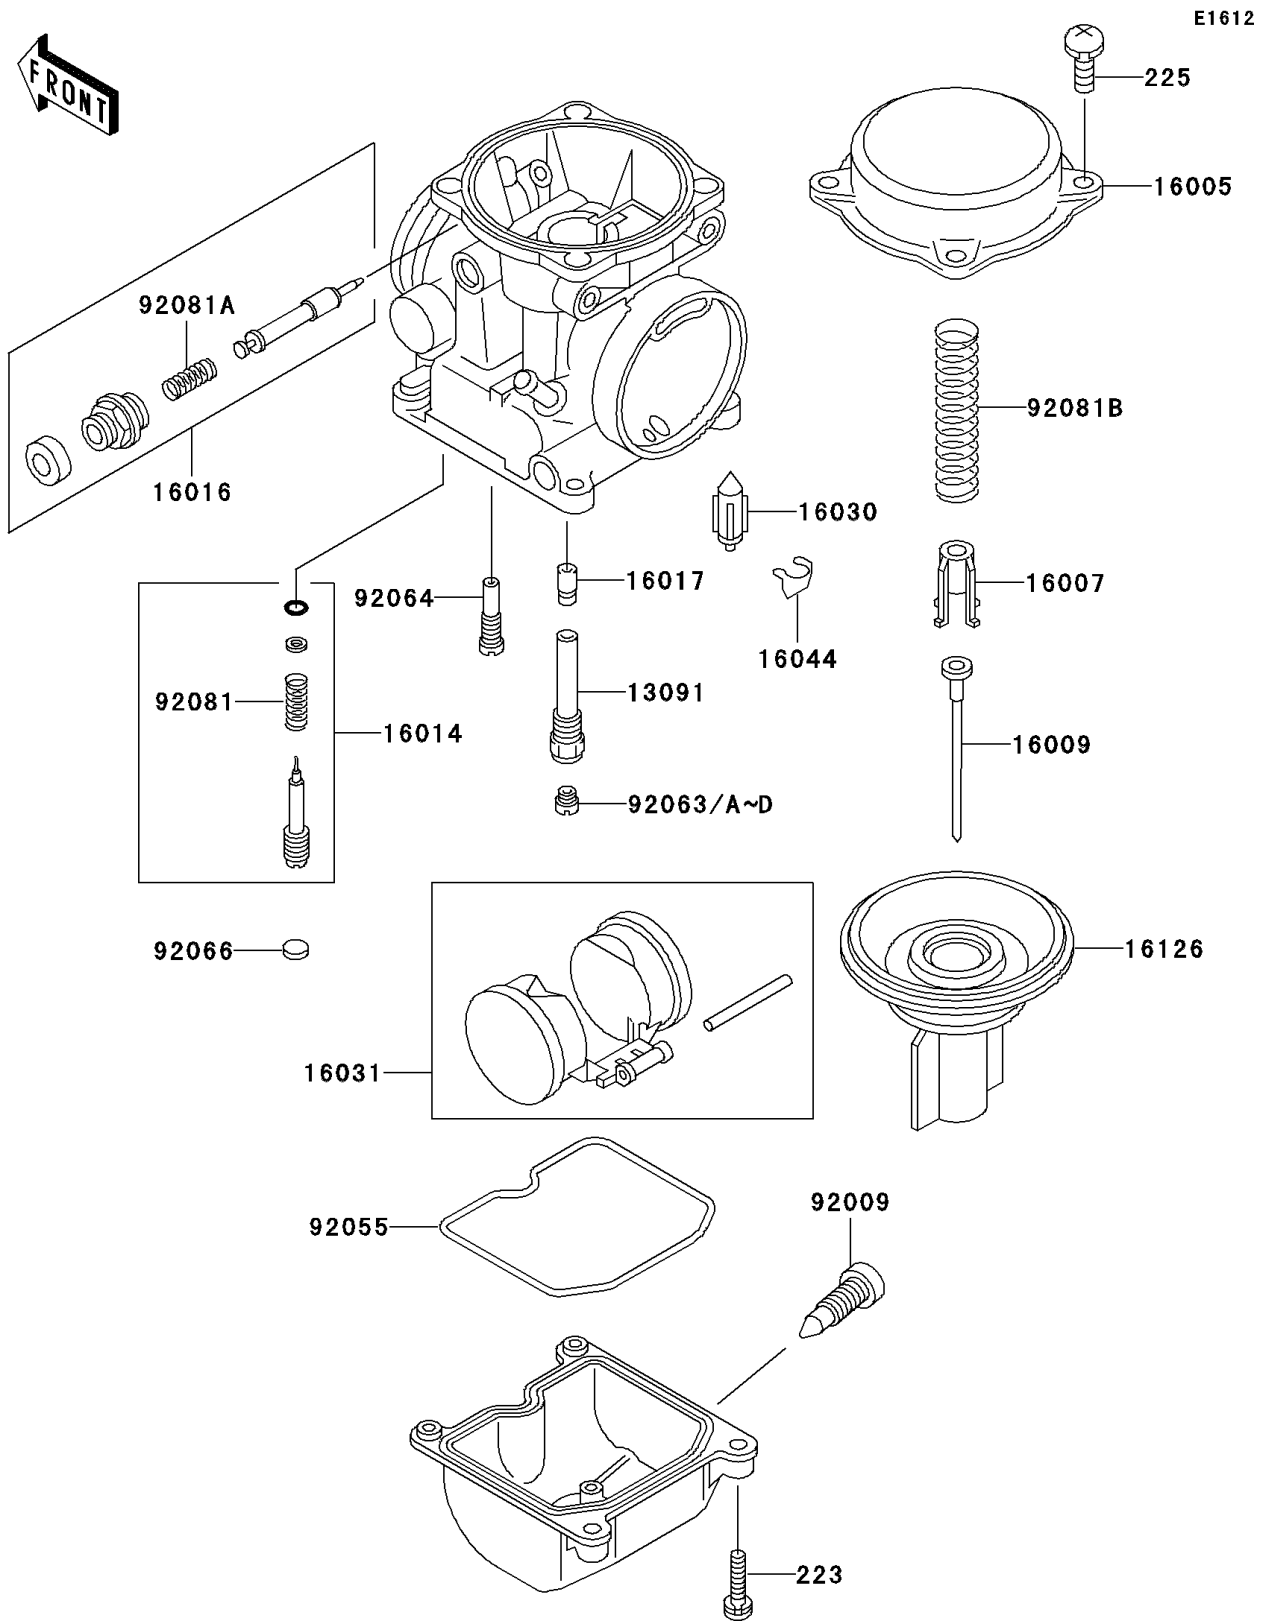

2004 Ninja® 500R PARTS DIAGRAM

Carburetor Parts

2004 Ninja® 500R PARTS LIST

Carburetor Parts

ITEM NAME	PART NUMBER	QUANTITY
SCREW-PAN-WS-CROS (Ref # 223)	223C0416	8
SCREW-PAN-WSP-CROS (Ref # 225)	225C0418	7
HOLDER,NEEDLE JET (Ref # 13091)	13091-1406	2
TOP-CHAMBER,MIXING,27/60 (Ref # 16005)	16005-1057	2
SEAT-SPRING,VALVE (Ref # 16007)	16007-1117	2
NEEDLE-JET,N36N (Ref # 16009)	16009-1342	2
SCREW-PILOT AIR (Ref # 16014)	16014-1081	2
PLUNGER,STARTER (Ref # 16016)	16016-1090	2
JET-NEEDLE (Ref # 16017)	16017-1059	2
VALVE-FLOAT (Ref # 16030)	16030-1007	2
FLOAT (Ref # 16031)	16031-1077	2
CLAMP,FLOAT VALVE (Ref # 16044)	16044-007	2
VALVE,VACUUM,60PS (Ref # 16126)	16126-1173	2
SCREW,DRAIN,M6X0.75 (Ref # 92009)	92009-1551	2
RING-O,FLOAT CHAMBER (Ref # 92055)	92055-1222	2
JET-MAIN,#135 (Ref # 92063)	92063-1014	2
JET-MAIN,#125 (Ref # 92063A)	92063-1069	2
JET-MAIN,#128 (Ref # 92063B)	92063-1074	2
JET-MAIN,#130 (Ref # 92063C)	92063-1075	2
JET-MAIN,#132 (Ref # 92063D)	92063-1076	2
JET-PILOT,#35 (Ref # 92064)	92064-1101	2
PLUG,PILOT AIR SCREW,6.9X2 (Ref # 92066)	92066-1051	2
SPRING,PILOT ADJUST SCREW (Ref # 92081)	92081-1002	2
SPRING,STARTER PLUNGER (Ref # 92081A)	92081-1761	2
SPRING,VACUUM VALVE (Ref # 92081B)	92081-1874	2