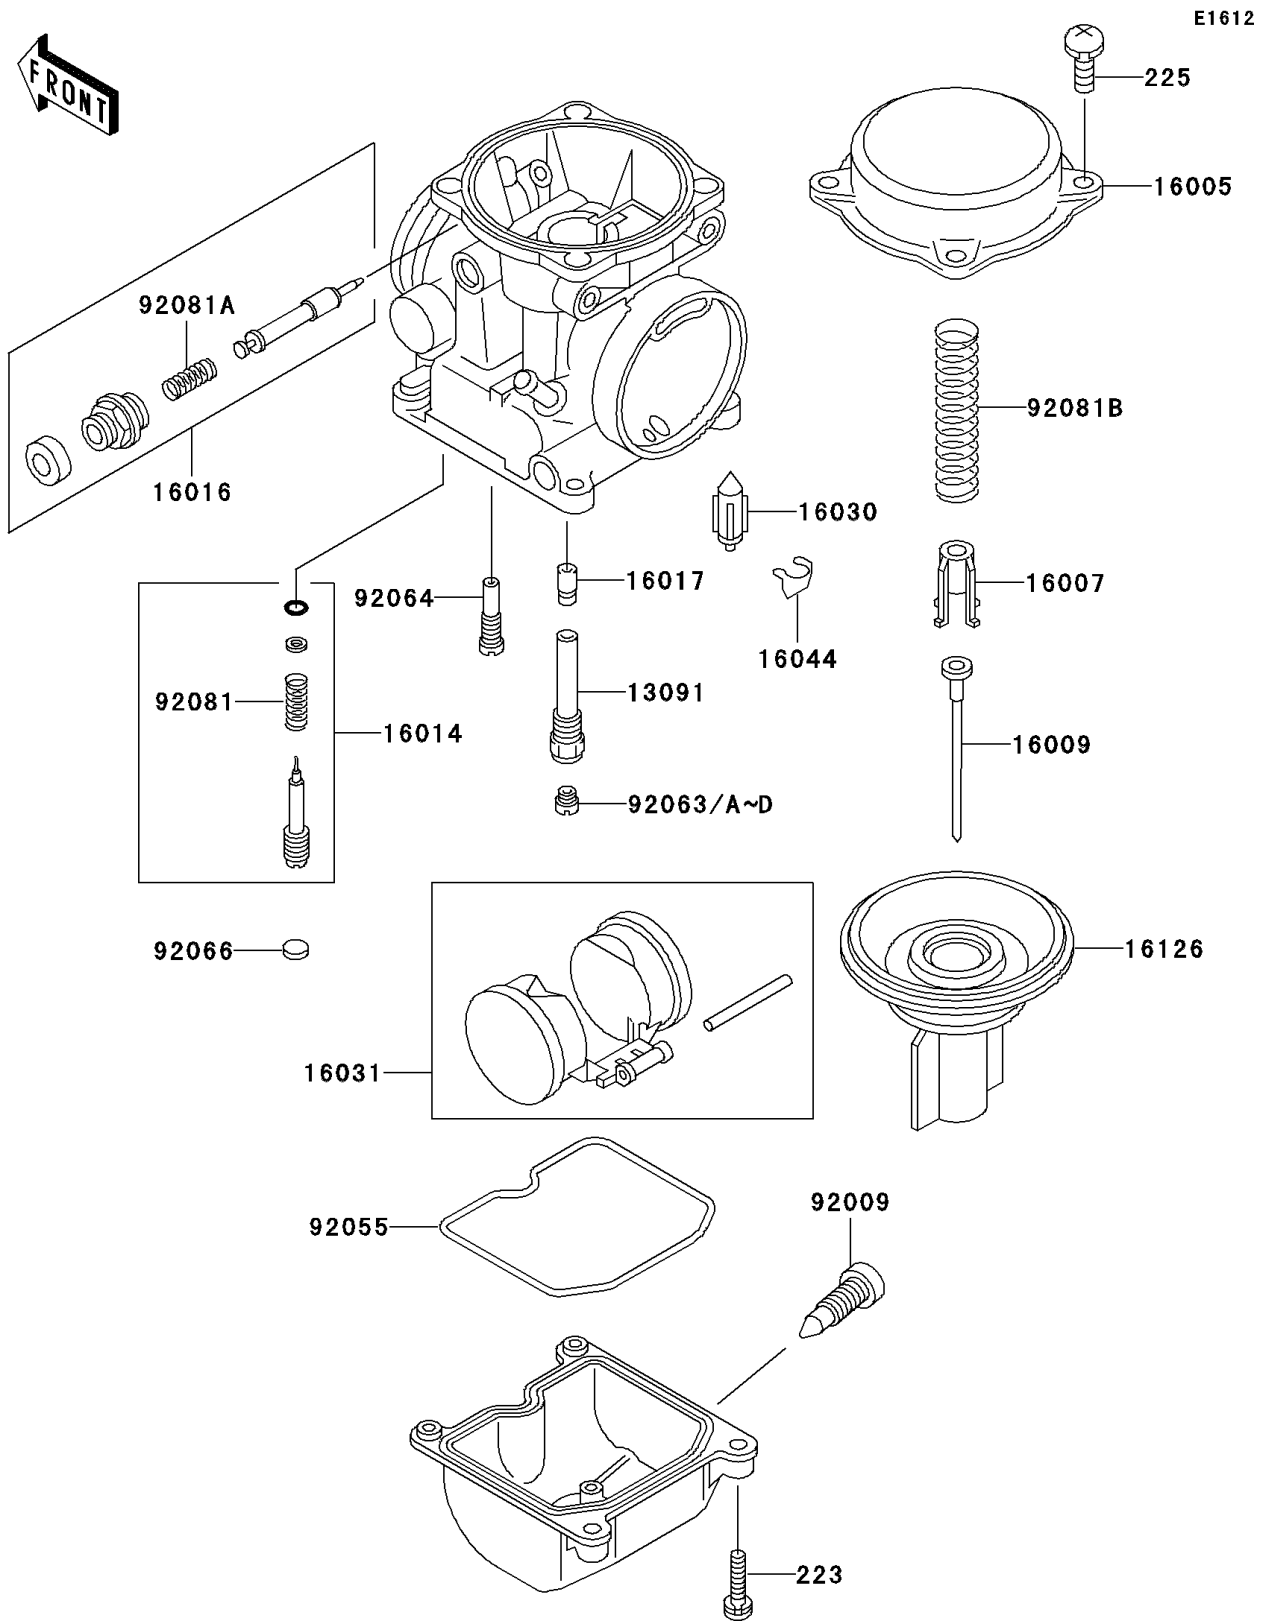

2005 Ninja® 500R PARTS DIAGRAM

Carburetor Parts

2005 Ninja® 500R PARTS LIST

Carburetor Parts

ITEM NAME	PART NUMBER	QUANTITY
SCREW-PAN-WS-CROS (Ref # 223)	223C0416	8
SCREW-PAN-WSP-CROS (Ref # 225)	225C0418	7
HOLDER,NEEDLE JET (Ref # 13091)	13091-1406	2
TOP-CHAMBER,MIXING,27/60 (Ref # 16005)	16005-1057	2
SEAT-SPRING,VALVE (Ref # 16007)	16007-1117	2
NEEDLE-JET,N36N (Ref # 16009)	16009-1342	2
SCREW-PILOT AIR (Ref # 16014)	16014-1081	2
PLUNGER,STARTER (Ref # 16016)	16016-1090	2
JET-NEEDLE (Ref # 16017)	16017-1059	2
VALVE-FLOAT (Ref # 16030)	16030-1007	2
FLOAT (Ref # 16031)	16031-1077	2
CLAMP,FLOAT VALVE (Ref # 16044)	16044-007	2
VALVE,VACUUM,60PS (Ref # 16126)	16126-1173	2
SCREW,DRAIN,M6X0.75 (Ref # 92009)	92009-1551	2
RING-O,FLOAT CHAMBER (Ref # 92055)	92055-1222	2
JET-MAIN,#135 (Ref # 92063)	92063-1014	2
JET-MAIN,#125 (Ref # 92063A)	92063-1069	2
JET-MAIN,#128 (Ref # 92063B)	92063-1074	2
JET-MAIN,#130 (Ref # 92063C)	92063-1075	2
JET-MAIN,#132 (Ref # 92063D)	92063-1076	2
JET-PILOT,#35 (Ref # 92064)	92064-1101	2
PLUG,PILOT AIR SCREW,6.9X2 (Ref # 92066)	92066-1051	2
SPRING,PILOT ADJUST SCREW (Ref # 92081)	92081-1002	2
SPRING,STARTER PLUNGER (Ref # 92081A)	92081-1761	2
SPRING,VACUUM VALVE (Ref # 92081B)	92081-1874	2