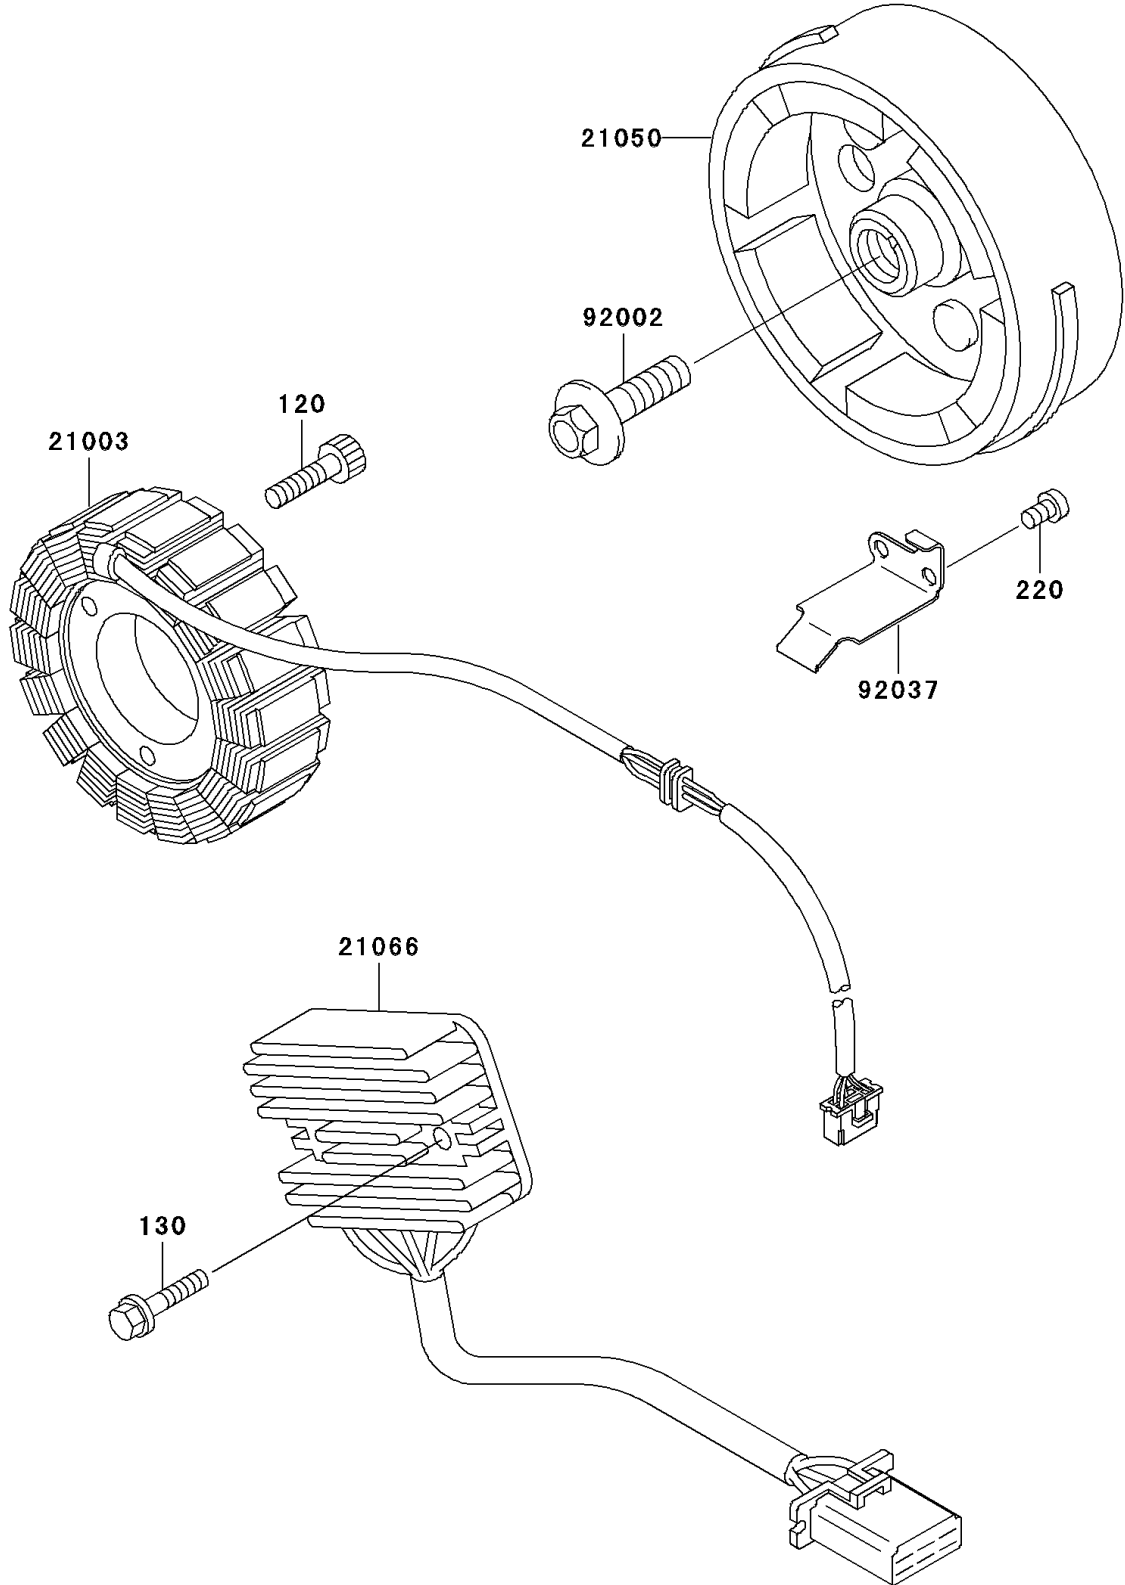

# 2004 Ninja<sup>®</sup> 500R PARTS DIAGRAM

Generator

E1810

## 2004 Ninja® 500R PARTS LIST

### Generator

ITEM NAME	PART NUMBER	QUANTITY
BOLT-SOCKET,6X25 (Ref # 120)	120P0625	3
BOLT-FLANGED,6X25 (Ref # 130)	130B0625	2
SCREW-PAN-CROS (Ref # 220)	220B0510	2
STATOR (Ref # 21003)	21003-1123	1
FLYWHEEL (Ref # 21050)	21050-1162	1
REGULATOR-VOLTAGE (Ref # 21066)	21066-1030	1
BOLT,FLANGED,10X36 (Ref # 92002)	92002-1457	1
CLAMP,GENERATOR LEAD (Ref # 92037)	92037-1630	1