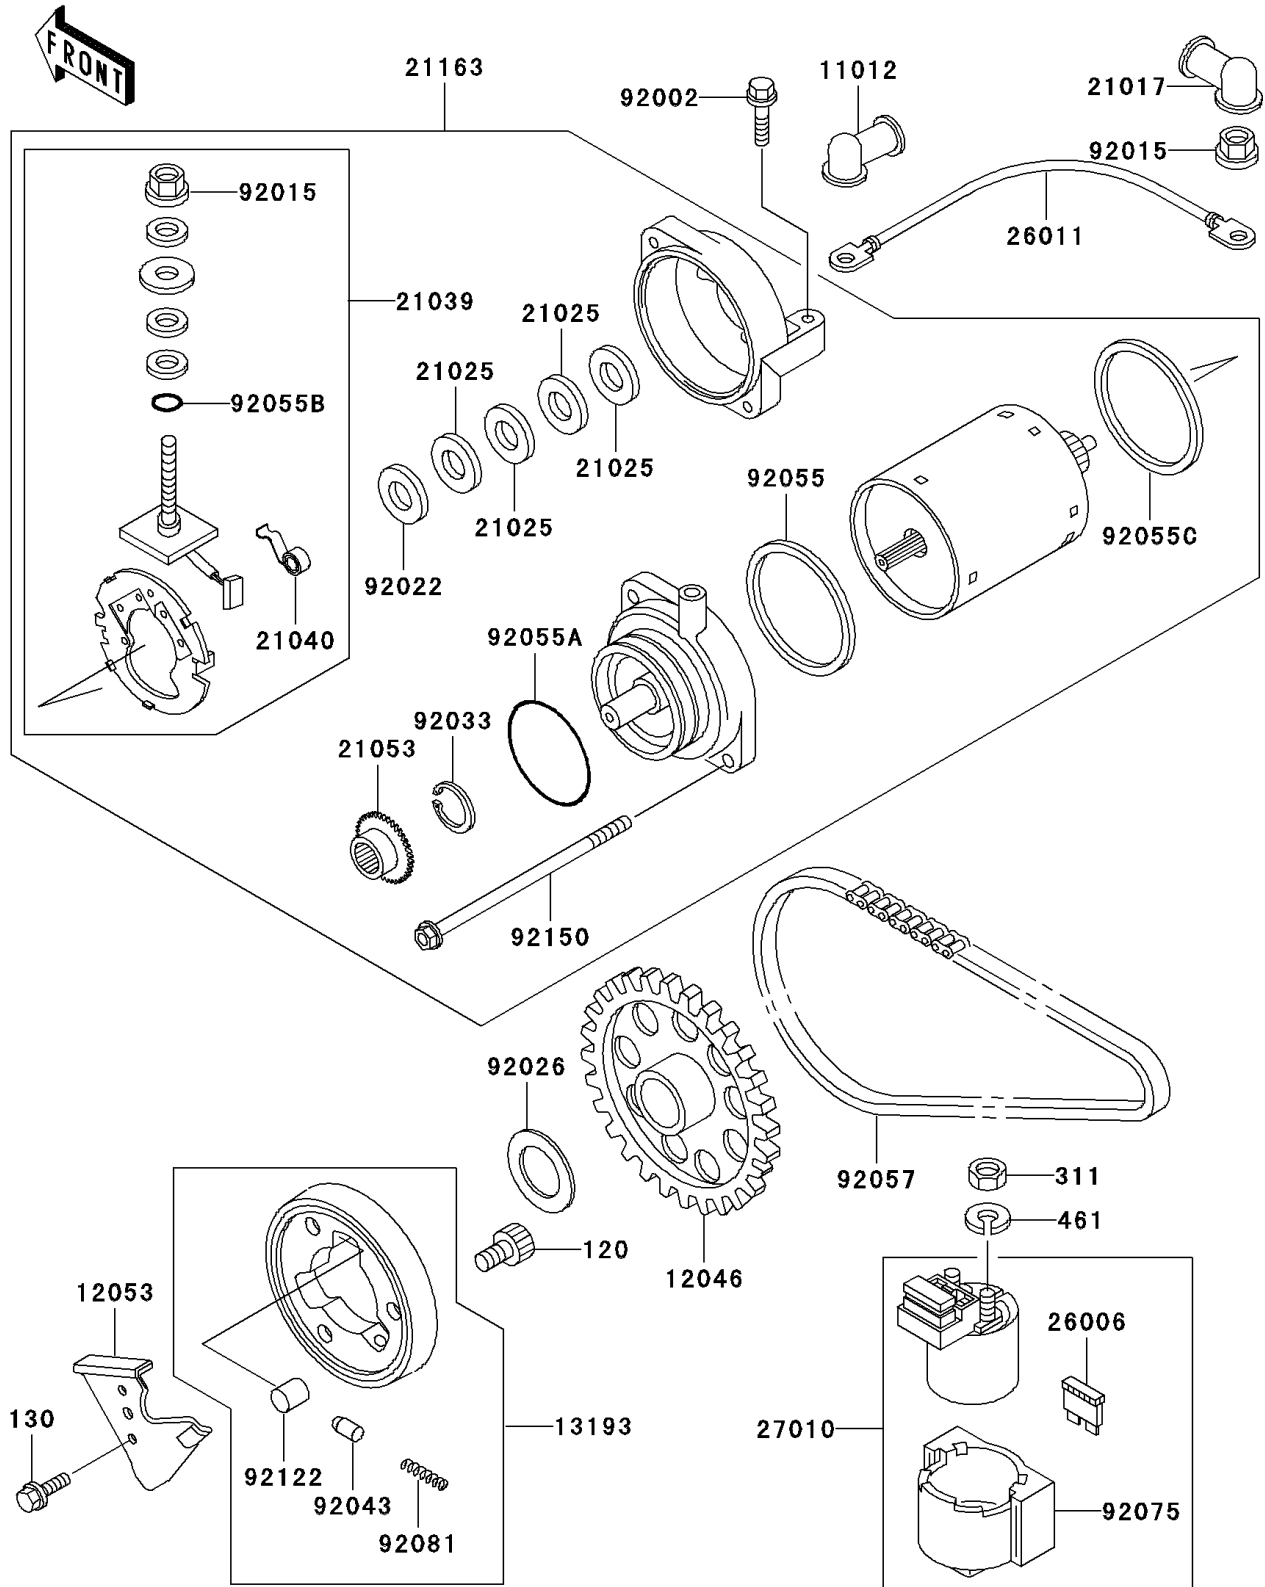

# 2003 Ninja® 500R PARTS DIAGRAM

Starter Motor

E1840

## 2003 Ninja® 500R PARTS LIST

### Starter Motor

ITEM NAME	PART NUMBER	QUANTITY
BOLT-SOCKET (Ref # 120)	120P0816	3
BOLT-FLANGED,6X20 (Ref # 130)	130G0620	2
NUT-HEX,6MM (Ref # 311)	311B0600	2
WASHER-SPRING,6MM (Ref # 461)	461F0600	2
CAP,TERMINAL (Ref # 11012)	11012-1354	1
SPROCKET,ONEWAY CLUTCH,46T (Ref # 12046)	12046-1072	1
GUIDE-CHAIN (Ref # 12053)	12053-1214	1
CLUTCH-ASSY-ONEWAY (Ref # 13193)	13193-1060	1
GROMMET,STARTER TERMINAL (Ref # 21017)	21017-017	1
WASHER,9.1X18X0.2 (Ref # 21025)	21025-011	4
BRUSH,CARBON (Ref # 21039)	21039-1062	1
SPRING-BRUSH (Ref # 21040)	21040-1057	2
SPROCKET-ASSY (Ref # 21053)	21053-1057	1
STARTER-ELECTRIC (Ref # 21163)	21163-1163	1
FUSE,30A-G (Ref # 26006)	26006-1006	1
WIRE-LEAD,STARTER MOTOR (Ref # 26011)	26011-1650	1
SWITCH,MAGNETIC (Ref # 27010)	27010-1213	1
BOLT,6X25 (Ref # 92002)	92002-1086	2
NUT,STARTER MOTOR (Ref # 92015)	92015-1476	2
WASHER,9.1X18X0.8 (Ref # 92022)	92022-1132	1
SPACER,25.2X40X1.0 (Ref # 92026)	92026-1285	1
RING-SNAP,17MM (Ref # 92033)	92033-034	1
PIN (Ref # 92043)	92043-087	3
RING-O,64MM (Ref # 92055)	92055-1086	1
RING-O,42.8MM (Ref # 92055A)	92055-1313	1
RING-O,4.5X2.0 (Ref # 92055B)	92055-1370	1
RING-O,STARTER MOTOR (Ref # 92055C)	92055-1381	1
CHAIN,STARTER,BF05MX64L (Ref # 92057)	92057-1197	1
DAMPER,MAGNETIC SWITCH (Ref # 92075)	92075-1863	1

### Starter Motor

ITEM NAME	PART NUMBER	QUANTITY
SPRING (Ref # 92081)	92081-110	3
ROLLER,15X13 (Ref # 92122)	92122-004	3
BOLT,STARTER MOTOR (Ref # 92150)	92150-1138	2