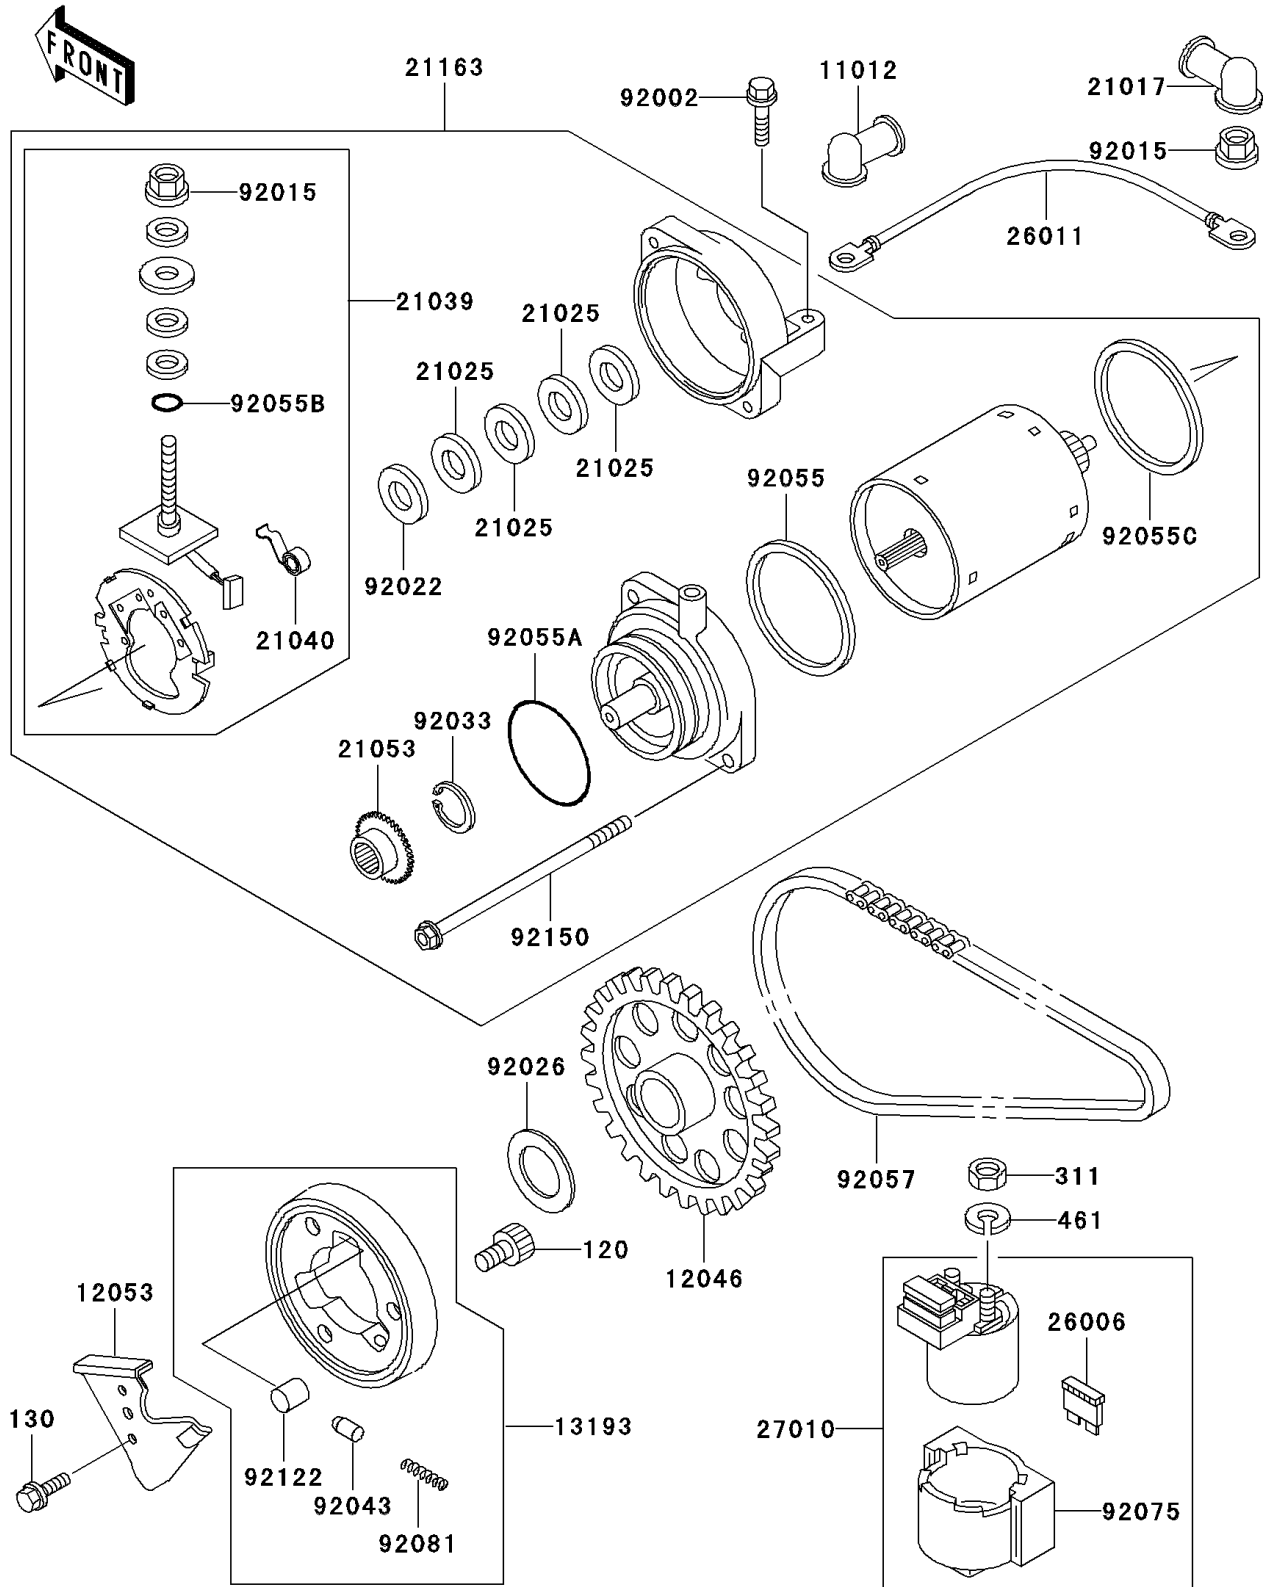

2004 Ninja® 500R PARTS DIAGRAM

Starter Motor

E1840

2004 Ninja® 500R PARTS LIST

Starter Motor

ITEM NAME	PART NUMBER	QUANTITY
BOLT-SOCKET (Ref # 120)	120P0816	3
BOLT-FLANGED,6X20 (Ref # 130)	130G0620	2
NUT-HEX,6MM (Ref # 311)	311B0600	2
WASHER-SPRING,6MM (Ref # 461)	461F0600	2
CAP,TERMINAL (Ref # 11012)	11012-1354	1
SPROCKET,ONEWAY CLUTCH,46T (Ref # 12046)	12046-1072	1
GUIDE-CHAIN (Ref # 12053)	12053-1214	1
CLUTCH-ASSY-ONEWAY (Ref # 13193)	13193-1060	1
GROMMET,STARTER TERMINAL (Ref # 21017)	21017-017	1
WASHER,9.1X18X0.2 (Ref # 21025)	21025-011	4
BRUSH,CARBON (Ref # 21039)	21039-1062	1
SPRING-BRUSH (Ref # 21040)	21040-1057	2
SPROCKET-ASSY (Ref # 21053)	21053-1057	1
STARTER-ELECTRIC (Ref # 21163)	21163-1163	1
FUSE,30A-G (Ref # 26006)	26006-1006	1
WIRE-LEAD,STARTER MOTOR (Ref # 26011)	26011-1650	1
SWITCH,MAGNETIC (Ref # 27010)	27010-1213	1
BOLT,6X25 (Ref # 92002)	92002-1086	2
NUT,STARTER MOTOR (Ref # 92015)	92015-1476	2
WASHER,9.1X18X0.8 (Ref # 92022)	92022-1132	1
SPACER,25.2X40X1.0 (Ref # 92026)	92026-1285	1
RING-SNAP,17MM (Ref # 92033)	92033-034	1
PIN (Ref # 92043)	92043-087	3
RING-O,64MM (Ref # 92055)	92055-1086	1
RING-O,42.8MM (Ref # 92055A)	92055-1313	1
RING-O,4.5X2.0 (Ref # 92055B)	92055-1370	1
RING-O,STARTER MOTOR (Ref # 92055C)	92055-1381	1
CHAIN,STARTER,BF05MX64L (Ref # 92057)	92057-1197	1
DAMPER,MAGNETIC SWITCH (Ref # 92075)	92075-1863	1

2004 Ninja® 500R PARTS LIST

Starter Motor

ITEM NAME	PART NUMBER	QUANTITY
SPRING (Ref # 92081)	92081-110	3
ROLLER,15X13 (Ref # 92122)	92122-004	3
BOLT,STARTER MOTOR (Ref # 92150)	92150-1138	2