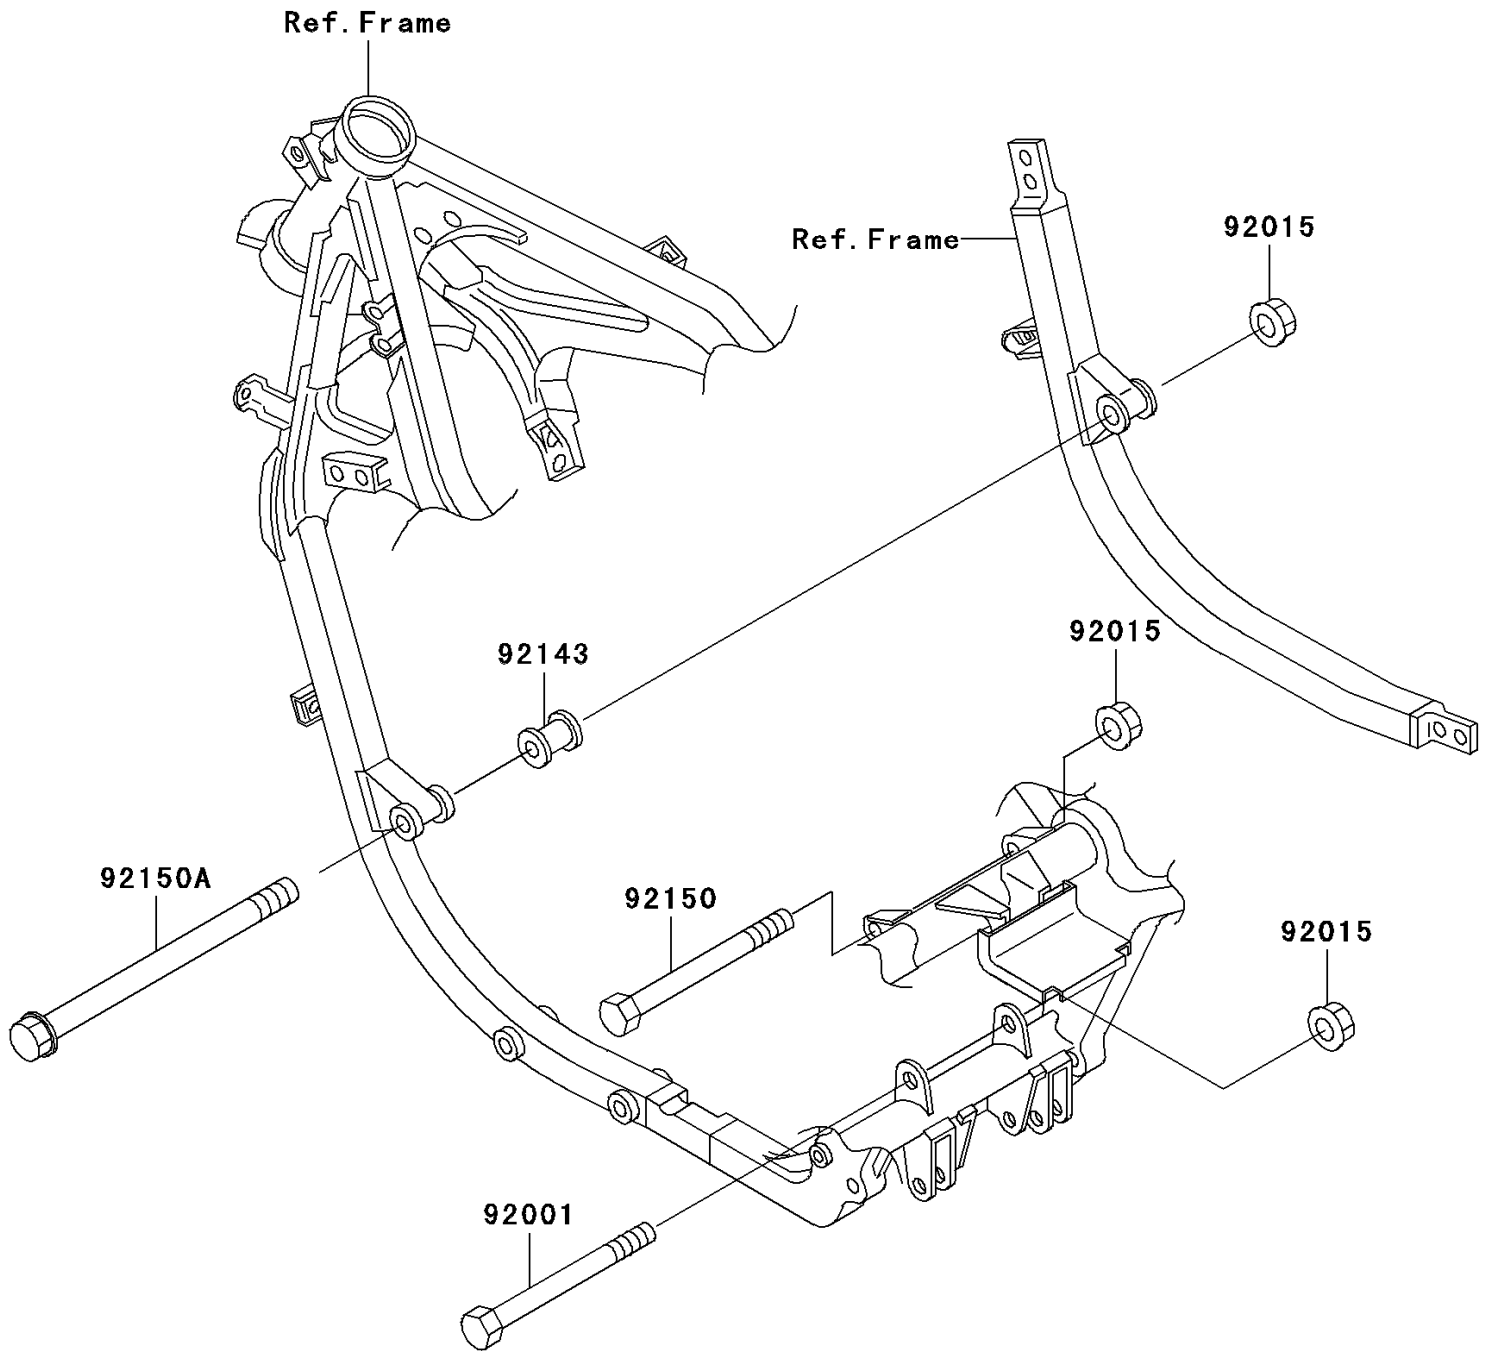

2004 Ninja® 500R PARTS DIAGRAM

Engine Mount

F2122

2004 Ninja® 500R PARTS LIST

Engine Mount

ITEM NAME	PART NUMBER	QUANTITY
BOLT,10X179 (Ref # 92001)	92001-1541	1
NUT,FLANGED,10MM (Ref # 92015)	92015-1180	3
COLLAR,L=34 (Ref # 92143)	92143-1276	1
BOLT,10X165 (Ref # 92150)	92150-1222	1
BOLT,FLANGED,10X295 (Ref # 92150A)	92150-1223	1