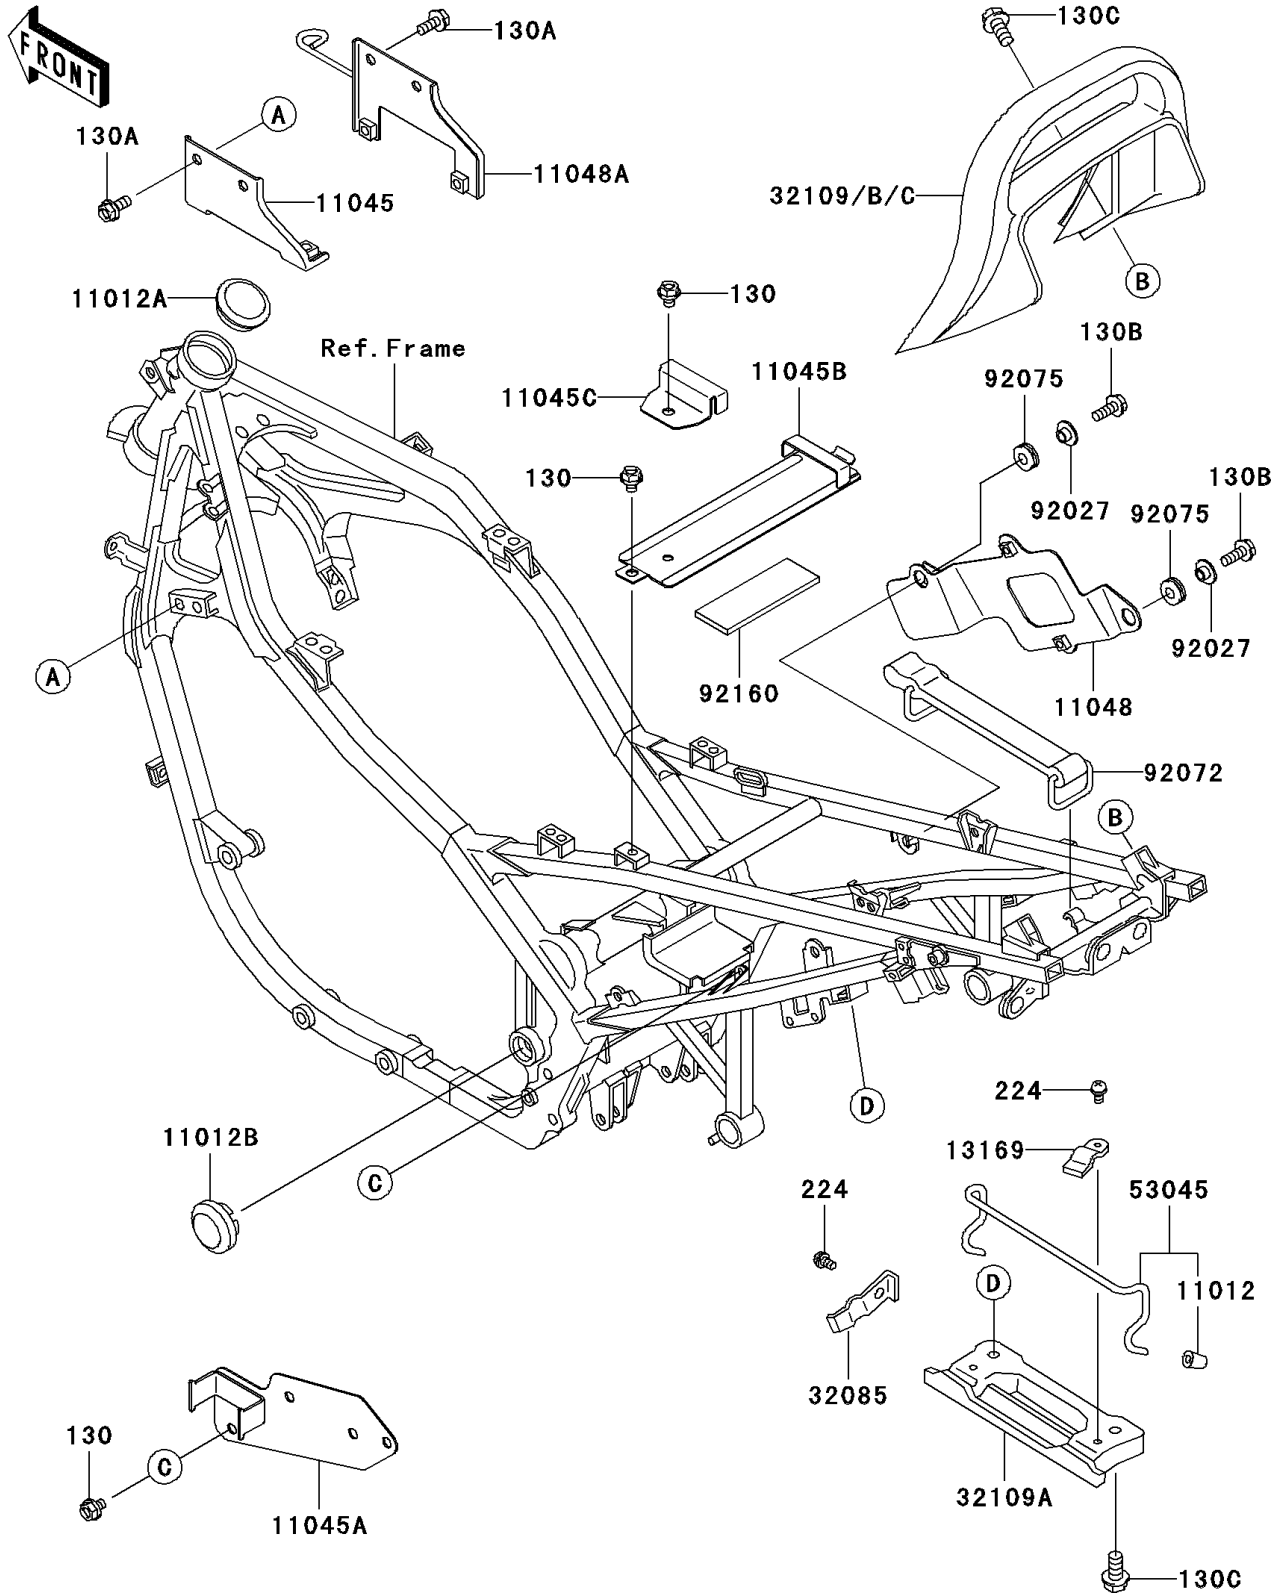

2003 Ninja® 500R PARTS DIAGRAM

Frame Fittings

F2131

2003 Ninja® 500R PARTS LIST

Frame Fittings

ITEM NAME	PART NUMBER	QUANTITY
BOLT-FLANGED,6X8 (Ref # 130)	130J0608	4
BOLT-FLANGED,6X14,BLACK (Ref # 130A)	130J0614	4
BOLT-FLANGED,6X16,BLACK (Ref # 130B)	130J0616	2
BOLT-FLANGED,8X16,BLACK (Ref # 130C)	130J0816	6
SCREW-PAN-WP-CROS (Ref # 224)	224C0508	6
CAP,BUNGEE CORD HOOK (Ref # 11012)	11012-1589	4
CAP (Ref # 11012A)	11012-1688	1
CAP,BLACK (Ref # 11012B)	11012-1717-10	2
BRACKET,IGNITION COIL,LH (Ref # 11045)	11045-1419	1
BRACKET,REGULATOR (Ref # 11045A)	11045-1421	1
BRACKET,BATTERY BAND (Ref # 11045B)	11045-1423	1
BRACKET,JUNCTION BOX (Ref # 11045C)	11045-1424	1
BRACKET,IGNITER (Ref # 11048)	11048-1343	1
BRACKET,IGNITION COIL,RH (Ref # 11048A)	11048-1665	1
PLATE,GRIP (Ref # 13169)	13169-1760	4
STOPPER,HOOK (Ref # 32085)	32085-1187	2
GRIP-FRAME (Ref # 32109A)	32109-1108	2
GRIP-FRAME,TAIL,P.C.GRAY (Ref # 32109B)	32109-1245-SL	1
HOOK-ASSY,BUNGEE CORD (Ref # 53045)	53045-1062	2
COLLAR (Ref # 92027)	92027-1166	2
BAND (Ref # 92072)	92072-1085	1
DAMPER (Ref # 92075)	92075-051	2
DAMPER,BATTERY (Ref # 92160)	92160-1094	1
GRIP-FRAME,TAIL,P.C.GRAY (Ref # 32109C)	32109-1245-T2	1