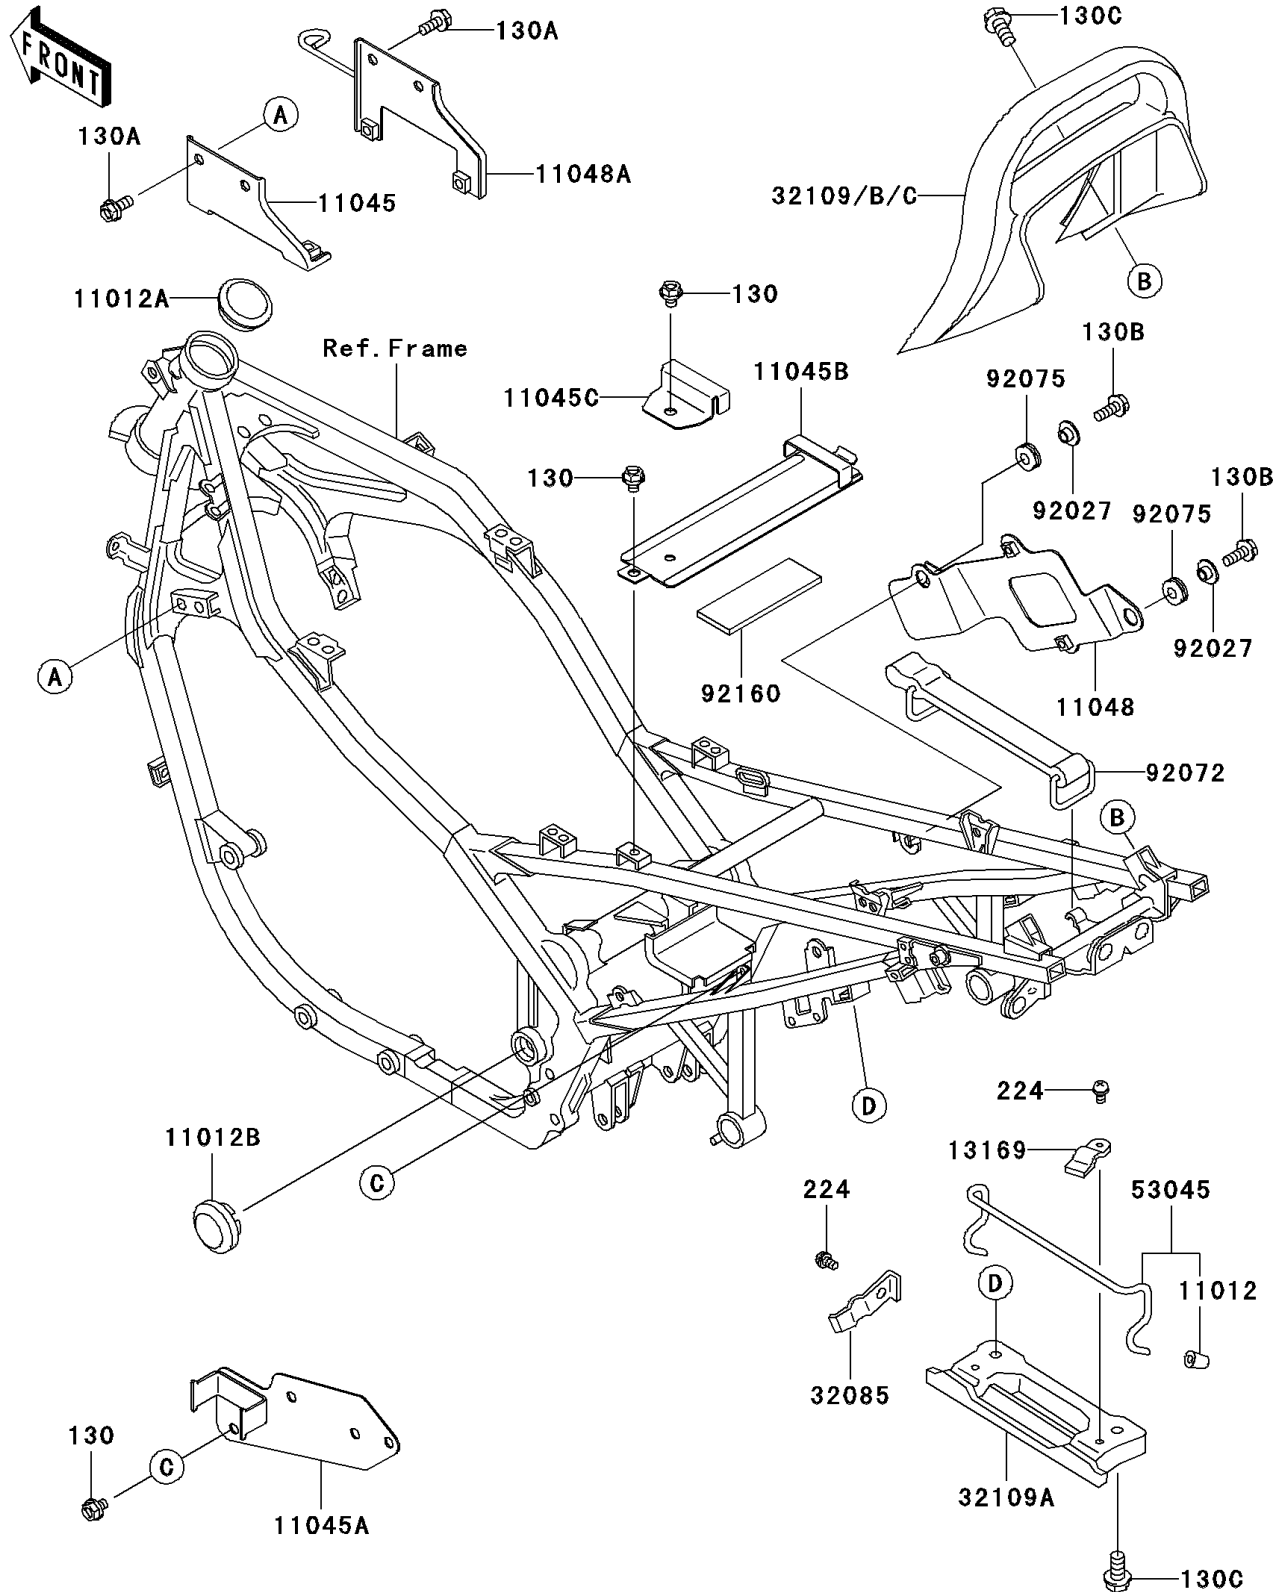

2003 Ninja® 500R PARTS DIAGRAM

Frame Fittings

F2131

2003 Ninja® 500R PARTS LIST

Frame Fittings

ITEM NAME	PART NUMBER	QUANTITY
BOLT-FLANGED,6X8 (Ref # 130)	130J0608	4
BOLT-FLANGED,6X14,BLACK (Ref # 130A)	130J0614	4
BOLT-FLANGED,6X16,BLACK (Ref # 130B)	130J0616	2
BOLT-FLANGED,8X16,BLACK (Ref # 130C)	130J0816	6
SCREW-PAN-WP-CROS (Ref # 224)	224C0508	6
CAP,BUNGEE CORD HOOK (Ref # 11012)	11012-1589	4
CAP (Ref # 11012A)	11012-1688	1
CAP,BLACK (Ref # 11012B)	11012-1717-10	2
BRACKET,IGNITION COIL,LH (Ref # 11045)	11045-1419	1
BRACKET,REGULATOR (Ref # 11045A)	11045-1421	1
BRACKET,BATTERY BAND (Ref # 11045B)	11045-1423	1
BRACKET,JUNCTION BOX (Ref # 11045C)	11045-1424	1
BRACKET,IGNITER (Ref # 11048)	11048-1343	1
BRACKET,IGNITION COIL,RH (Ref # 11048A)	11048-1665	1
PLATE,GRIP (Ref # 13169)	13169-1760	4
STOPPER,HOOK (Ref # 32085)	32085-1187	2
GRIP-FRAME (Ref # 32109A)	32109-1108	2
GRIP-FRAME,TAIL,P.C.GRAY (Ref # 32109B)	32109-1245-SL	1
HOOK-ASSY,BUNGEE CORD (Ref # 53045)	53045-1062	2
COLLAR (Ref # 92027)	92027-1166	2
BAND (Ref # 92072)	92072-1085	1
DAMPER (Ref # 92075)	92075-051	2
DAMPER,BATTERY (Ref # 92160)	92160-1094	1
GRIP-FRAME,TAIL,P.C.GRAY (Ref # 32109C)	32109-1245-T2	1