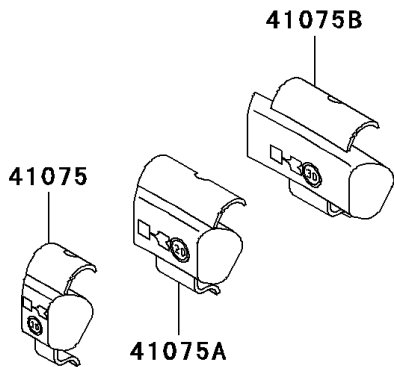

# 2004 Ninja® 500R PARTS DIAGRAM

Tires

F2210

### Tires

ITEM NAME	PART NUMBER	QUANTITY
VALVE,TIRE (Ref # 16126)	16126-1140	2
TIRE,FR,110/70-17 54H,G549(BS) (Ref # 41002)	41002-1981	1
TIRE,RR,130/70-17 62H,G550(BS) (Ref # 41009)	41009-1325	1
BALANCER-WHEEL,10G,SILVER (Ref # 41075)	41075-1014	AR
BALANCER-WHEEL,20G,SILVER (Ref # 41075A)	41075-1015	AR
BALANCER-WHEEL,30G,SILVER (Ref # 41075B)	41075-1016	AR