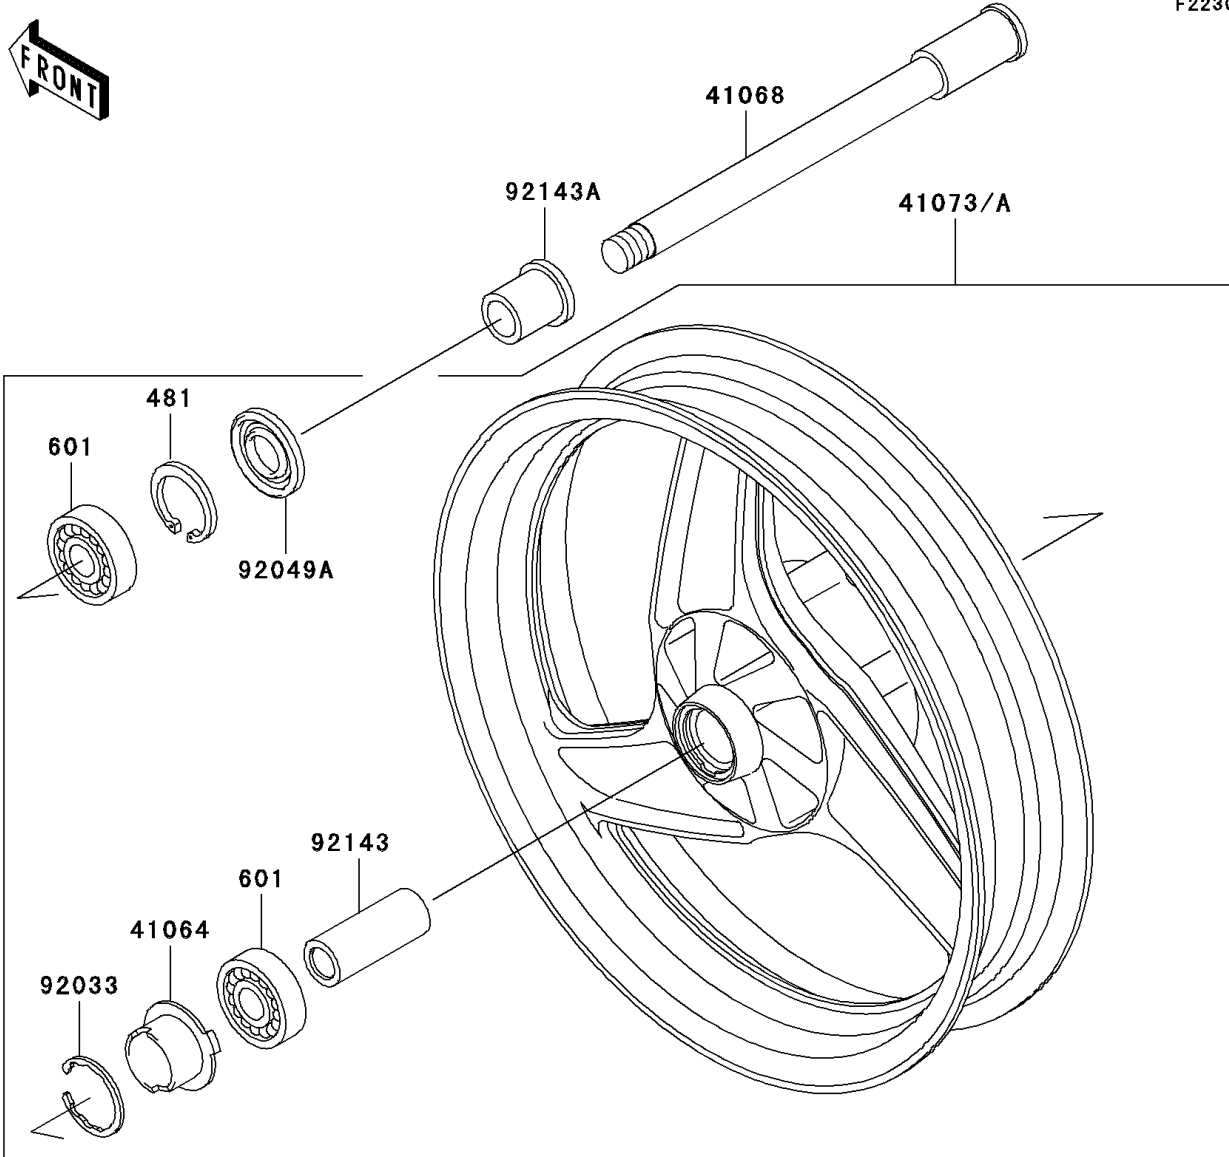

2003 Ninja® 500R PARTS DIAGRAM

Front Wheel

F2230

2003 Ninja® 500R PARTS LIST

Front Wheel

ITEM NAME	PART NUMBER	QUANTITY
CIRCLIP-TYPE-C,35MM (Ref # 481)	481J3500	1
BEARING-BALL (Ref # 601)	601B6202UU	2
GEAR-METER SCREW,9T (Ref # 41060)	41060-1123	1
GEAR-METER SCREW,23T (Ref # 41060A)	41060-1124	1
WASHER,5.1X9X0.4 (Ref # 41063)	41063-001	2
RECEIVER-SPEEDOMETER (Ref # 41064)	41064-1006	1
AXLE,FR (Ref # 41068)	41068-1175	1
WHEEL-ASSY,FR,G.GRAY (Ref # 41073)	41073-1543-GE	1
CASE-ASSY-METER GEAR (Ref # 41078)	41078-1068	1
PIN,SPRING (Ref # 41082)	41082-001	1
COLLAR,FR AXLE,L=36.5 (Ref # 92027)	92027-1726	1
BUSHING,SPEEDOMETER (Ref # 92028)	92028-1066	1
RING-SNAP,42MM (Ref # 92033)	92033-1041	1
SEAL-OIL,BJN30427-C3 (Ref # 92049)	92049-1057	1
SEAL-OIL,MH20354.5 (Ref # 92049A)	92049-1176	1
COLLAR,15.1X20X70 (Ref # 92143)	92143-1185	1
COLLAR,FR AXLE,L=24 (Ref # 92143A)	92143-1187	1