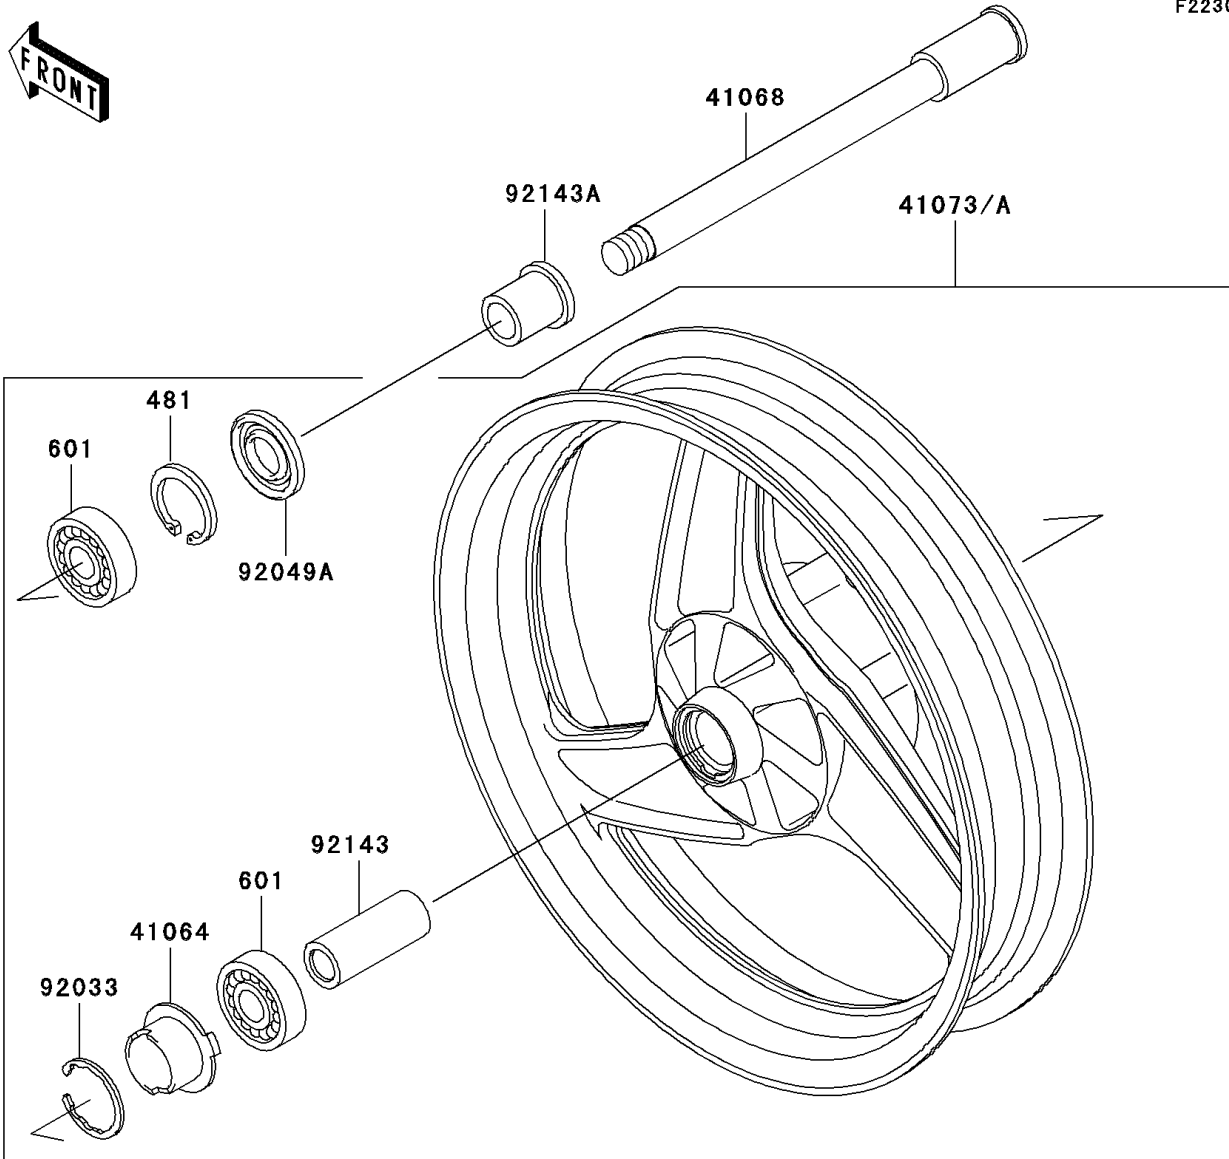

2004 Ninja® 500R PARTS DIAGRAM

Front Wheel

F2230

2004 Ninja® 500R PARTS LIST

Front Wheel

| ITEM NAME | PART NUMBER | QUANTITY |
|-------------------------------------|---------------|----------|
| CIRCLIP-TYPE-C,35MM (Ref # 481) | 481J3500 | 1 |
| BEARING-BALL (Ref # 601) | 601B6202UU | 2 |
| GEAR-METER SCREW,9T (Ref # 41060) | 41060-1123 | 1 |
| GEAR-METER SCREW,23T (Ref # 41060A) | 41060-1124 | 1 |
| WASHER,5.1X9X0.4 (Ref # 41063) | 41063-001 | 2 |
| RECEIVER-SPEEDOMETER (Ref # 41064) | 41064-1006 | 1 |
| AXLE,FR (Ref # 41068) | 41068-1175 | 1 |
| WHEEL-ASSY,FR,BLACK (Ref # 41073A) | 41073-1543-R2 | 1 |
| CASE-ASSY-METER GEAR (Ref # 41078) | 41078-1068 | 1 |
| PIN,SPRING (Ref # 41082) | 41082-001 | 1 |
| COLLAR,FR AXLE,L=36.5 (Ref # 92027) | 92027-1726 | 1 |
| BUSHING,SPEEDOMETER (Ref # 92028) | 92028-1066 | 1 |
| RING-SNAP,42MM (Ref # 92033) | 92033-1041 | 1 |
| SEAL-OIL,BJN30427-C3 (Ref # 92049) | 92049-1057 | 1 |
| SEAL-OIL,MH20354.5 (Ref # 92049A) | 92049-1176 | 1 |
| COLLAR,15.1X20X70 (Ref # 92143) | 92143-1185 | 1 |
| COLLAR,FR AXLE,L=24 (Ref # 92143A) | 92143-1187 | 1 |
| WHEEL-ASSY,FR,G.GRAY (Ref # 41073) | 41073-1543-GE | 1 |