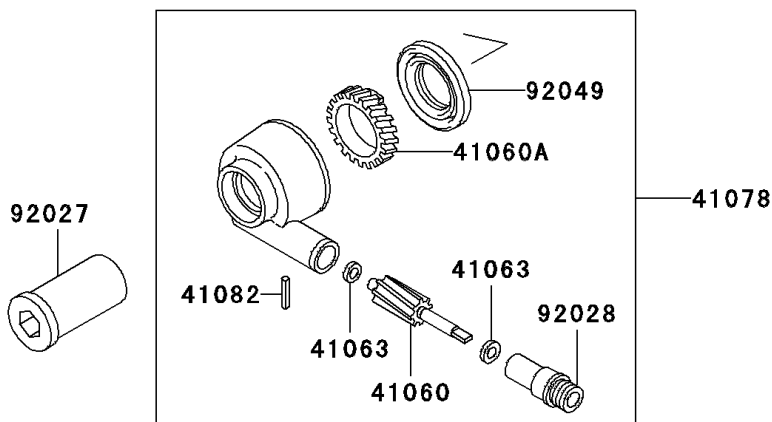

2004 Ninja® 500R PARTS DIAGRAM

Front Wheel

F2230

2004 Ninja® 500R PARTS LIST

Front Wheel

| ITEM NAME | PART NUMBER | QUANTITY |
|-------------------------------------|---------------|----------|
| CIRCLIP-TYPE-C,35MM (Ref # 481) | 481J3500 | 1 |
| BEARING-BALL (Ref # 601) | 601B6202UU | 2 |
| GEAR-METER SCREW,9T (Ref # 41060) | 41060-1123 | 1 |
| GEAR-METER SCREW,23T (Ref # 41060A) | 41060-1124 | 1 |
| WASHER,5.1X9X0.4 (Ref # 41063) | 41063-001 | 2 |
| RECEIVER-SPEEDOMETER (Ref # 41064) | 41064-1006 | 1 |
| AXLE,FR (Ref # 41068) | 41068-1175 | 1 |
| WHEEL-ASSY,FR,BLACK (Ref # 41073A) | 41073-1543-R2 | 1 |
| CASE-ASSY-METER GEAR (Ref # 41078) | 41078-1068 | 1 |
| PIN,SPRING (Ref # 41082) | 41082-001 | 1 |
| COLLAR,FR AXLE,L=36.5 (Ref # 92027) | 92027-1726 | 1 |
| BUSHING,SPEEDOMETER (Ref # 92028) | 92028-1066 | 1 |
| RING-SNAP,42MM (Ref # 92033) | 92033-1041 | 1 |
| SEAL-OIL,BJN30427-C3 (Ref # 92049) | 92049-1057 | 1 |
| SEAL-OIL,MH20354.5 (Ref # 92049A) | 92049-1176 | 1 |
| COLLAR,15.1X20X70 (Ref # 92143) | 92143-1185 | 1 |
| COLLAR,FR AXLE,L=24 (Ref # 92143A) | 92143-1187 | 1 |
| WHEEL-ASSY,FR,G.GRAY (Ref # 41073) | 41073-1543-GE | 1 |