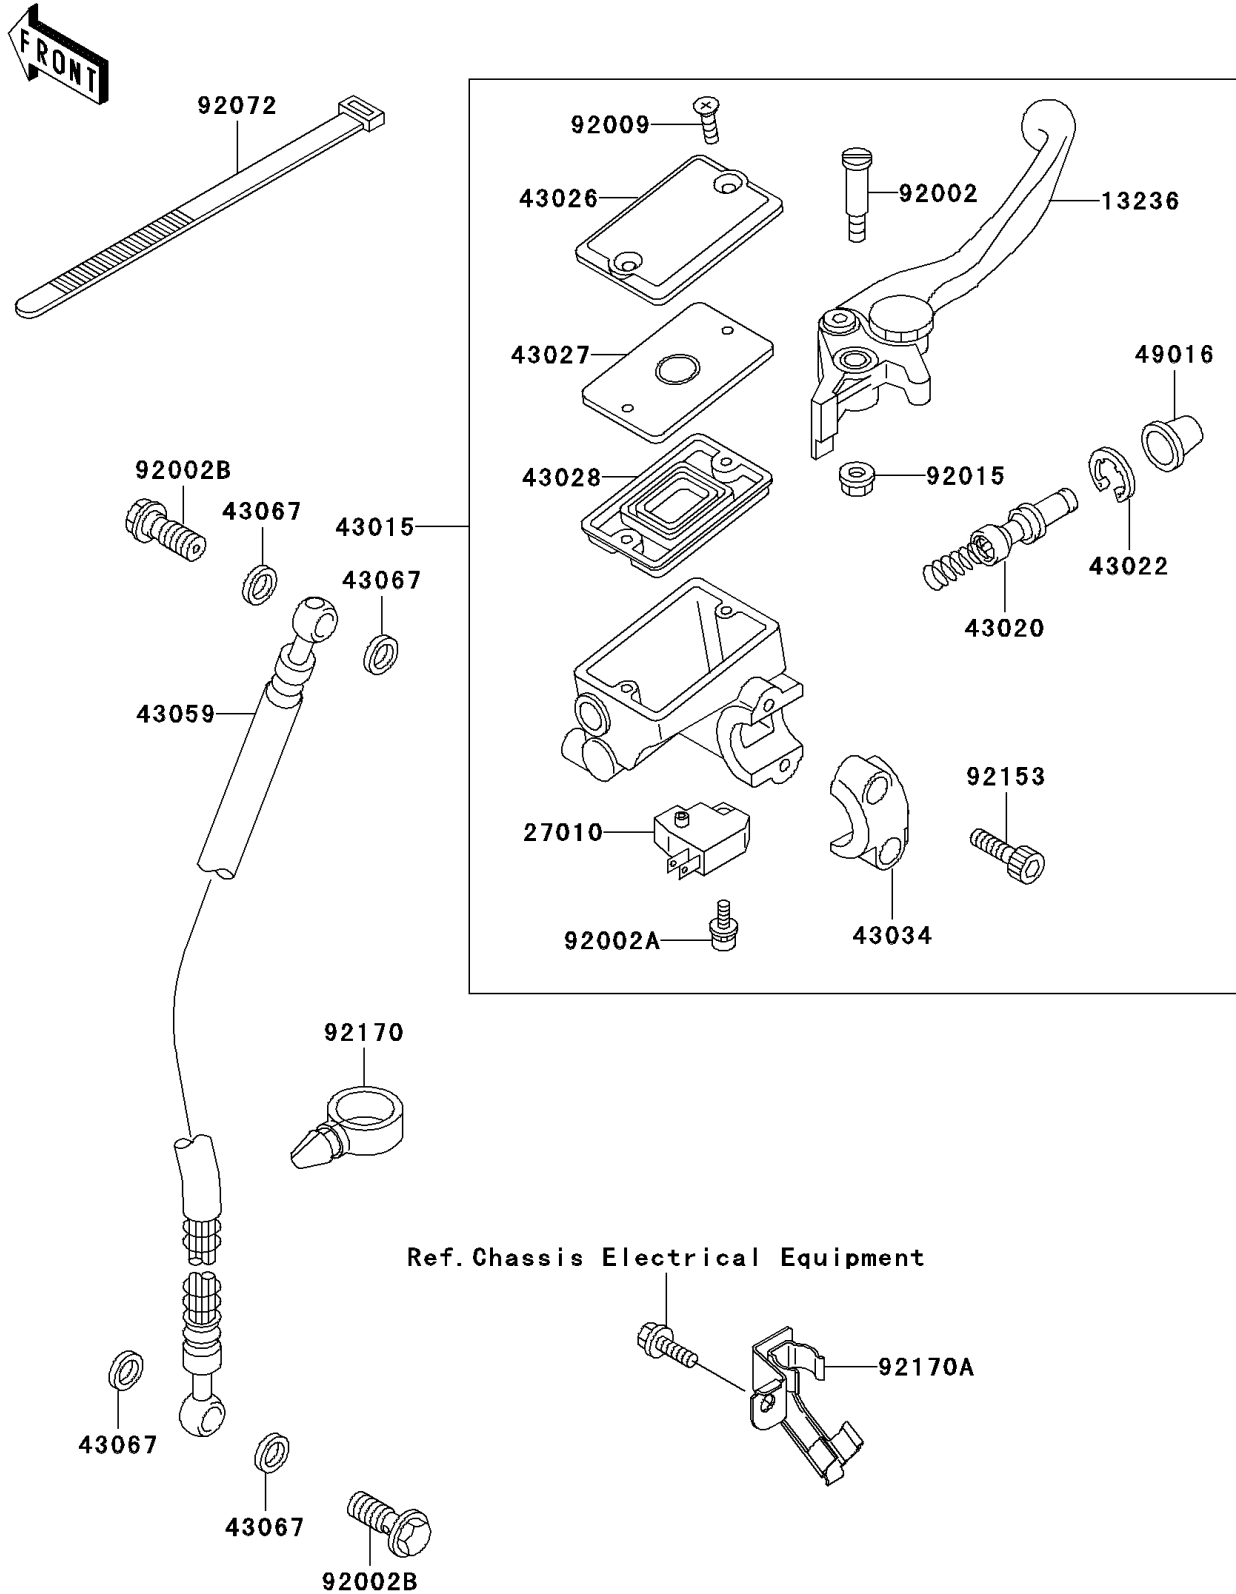

# 2004 Ninja® 500R PARTS DIAGRAM

Front Master Cylinder

F2291

## 2004 Ninja® 500R PARTS LIST

### Front Master Cylinder

ITEM NAME	PART NUMBER	QUANTITY
LEVER-COMP,FRONT BRAKE (Ref # 13236)	13236-1185	1
SWITCH,BRAKE (Ref # 27010)	27010-1170	1
CYLINDER-ASSY-MASTER,FR (Ref # 43015)	43015-1479	1
PISTON-COMP-BRAKE,FR (Ref # 43020)	43020-1056	1
STOPPER-BRAKE,PISTON (Ref # 43022)	43022-1010	1
CAP-BRAKE (Ref # 43026)	43026-1076	1
PLATE-DIAPHRAGM (Ref # 43027)	43027-1055	1
DIAPHRAGM,MASTER CYLINDER (Ref # 43028)	43028-1058	1
HOLDER-BRAKE,MASTER CYLINDER (Ref # 43034)	43034-1053	1
HOSE-BRAKE,FR (Ref # 43059)	43059-1860	1
WASHER,10.5X15X1.5 (Ref # 43067)	43067-001	4
COVER-SEAL,MASTER CYLINDER (Ref # 49016)	49016-1044	1
BOLT,LEVER SET,BLACK (Ref # 92002)	92002-1322	1
BOLT,SCREW,4X12 (Ref # 92002A)	92002-1323	1
BOLT,OIL,L=23 (Ref # 92002B)	92002-1907	2
SCREW,4MM (Ref # 92009)	92009-1458	2
NUT,FLANGED,6MM,BLACK (Ref # 92015)	92015-1233	1
BAND,L=202 (Ref # 92072)	92072-1195	1
BOLT,SOCKET,6X20 (Ref # 92153)	92153-0417	2
CLAMP (Ref # 92170)	92170-1067	1
CLAMP,HOSE (Ref # 92170A)	92170-1499	1