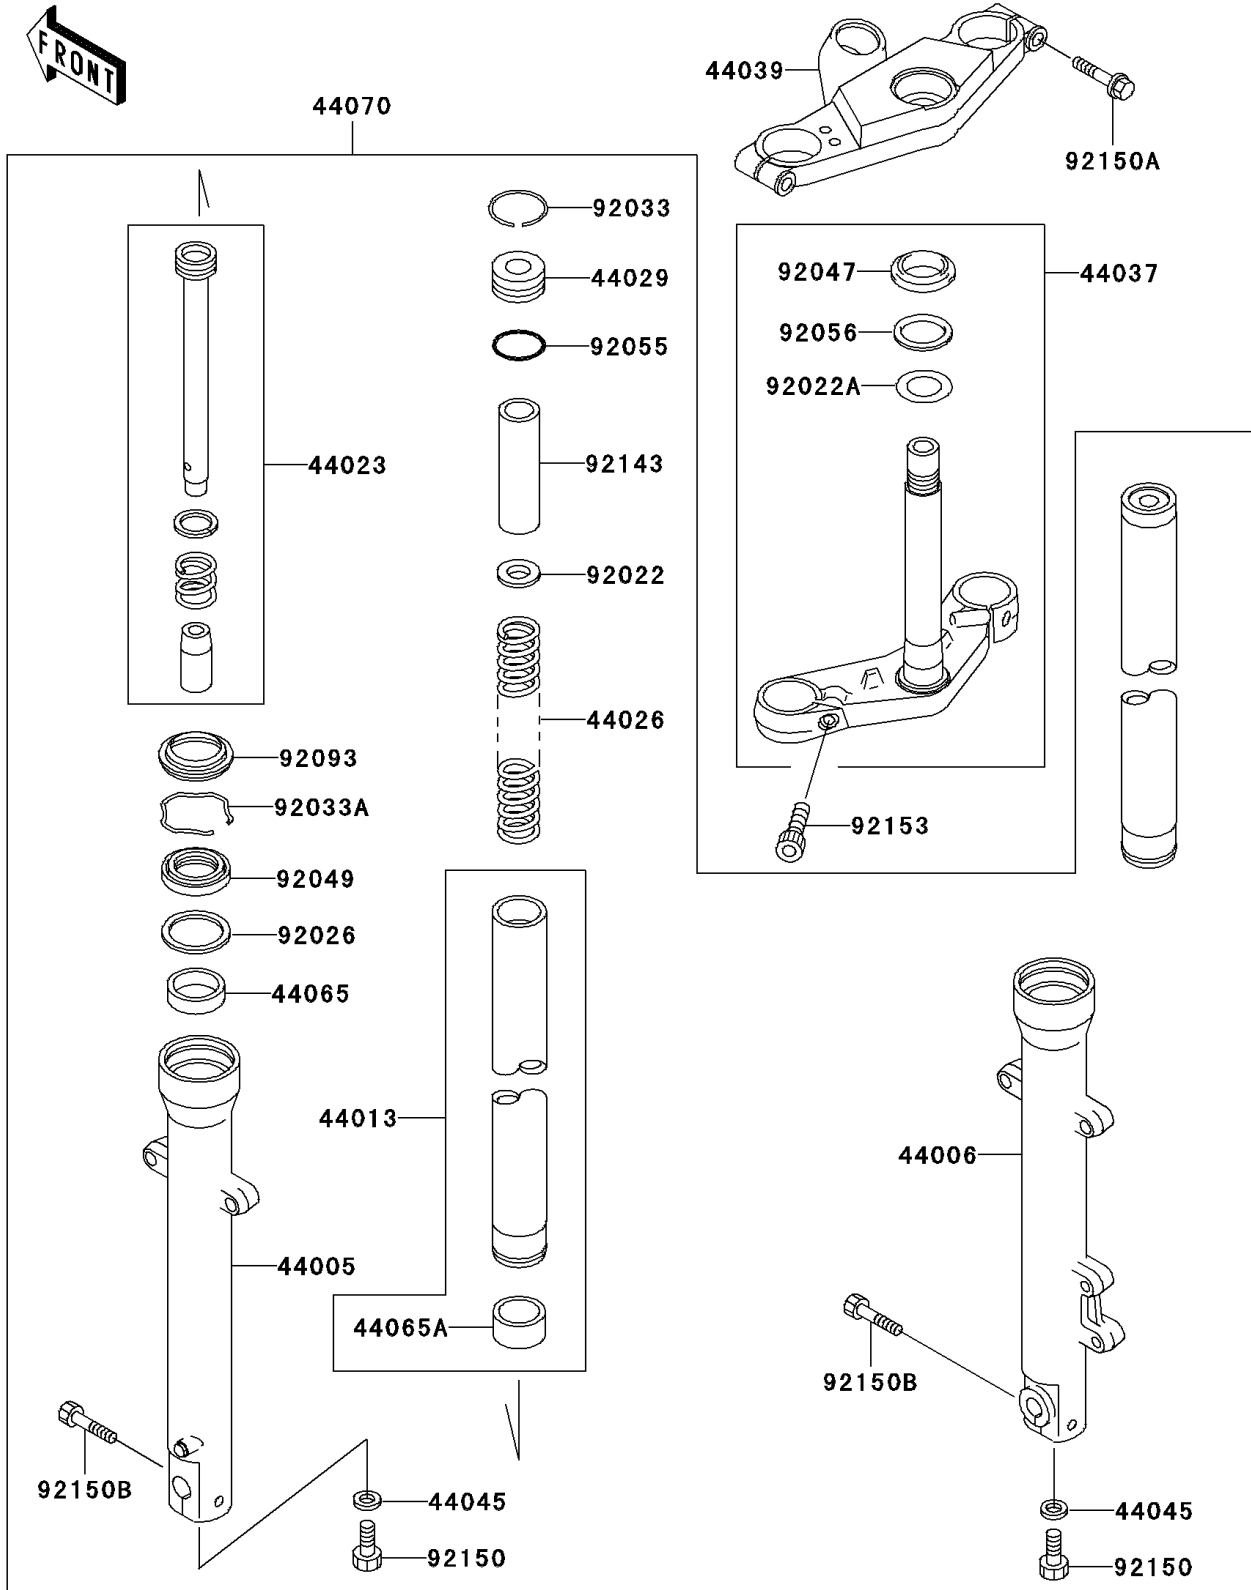

2004 Ninja® 500R PARTS DIAGRAM

Front Fork

F2340

2004 Ninja® 500R PARTS LIST

Front Fork

ITEM NAME	PART NUMBER	QUANTITY
PIPE-LEFT FORK OUTER (Ref # 44005)	44005-1330	1
PIPE-RIGHT FORK OUTER (Ref # 44006)	44006-1330	1
PIPE-FORK INNER (Ref # 44013)	44013-1394	2
CYLINDER-COMP-FORK (Ref # 44023)	44023-1092	2
SPRING-FRONT FORK (Ref # 44026)	44026-1555	2
SEAT-FORK SPRING (Ref # 44029)	44029-1127	2
HOLDER-FORK UNDER (Ref # 44037)	44037-1319	1
HOLDER-FORK UPPER,BLACK (Ref # 44039)	44039-1246-10	1
GASKET,FORK CYLINDER BOLT (Ref # 44045)	44045-051	2
BUSHING-FRONT FORK (Ref # 44065)	44065-1109	2
BUSHING-FRONT FORK,INNER PIPE (Ref # 44065A)	44065-1110	2
DAMPER-ASSY,FORK (Ref # 44070)	44070-5174	1
WASHER (Ref # 92022)	92022-1879	2
WASHER,30.5X50X0.6 (Ref # 92022A)	92022-231	1
SPACER,FORK (Ref # 92026)	92026-1443	2
RING-SNAP (Ref # 92033)	92033-1236	2
RING-SNAP (Ref # 92033A)	92033-1286	2
RACE,STEERING STEM BEARING (Ref # 92047)	92047-012	1
SEAL-OIL,FORK OUTER (Ref # 92049)	92049-1421	2
RING-O,FORK SPRING SEAT (Ref # 92055)	92055-1384	2
SEAL-OIL,STEERING STEM (Ref # 92056)	92056-003	1
SEAL,FORK OUTER (Ref # 92093)	92093-1367	2
COLLAR,FORK,L=100 (Ref # 92143)	92143-1682	2
BOLT,SOCKET,8X18 (Ref # 92150)	92150-1432	2
BOLT (Ref # 92150A)	92150-1610	2
BOLT,SOCKET,8MM (Ref # 92150B)	92150-1613	2
BOLT,SOCKET,10X25 (Ref # 92153)	92153-0301	2