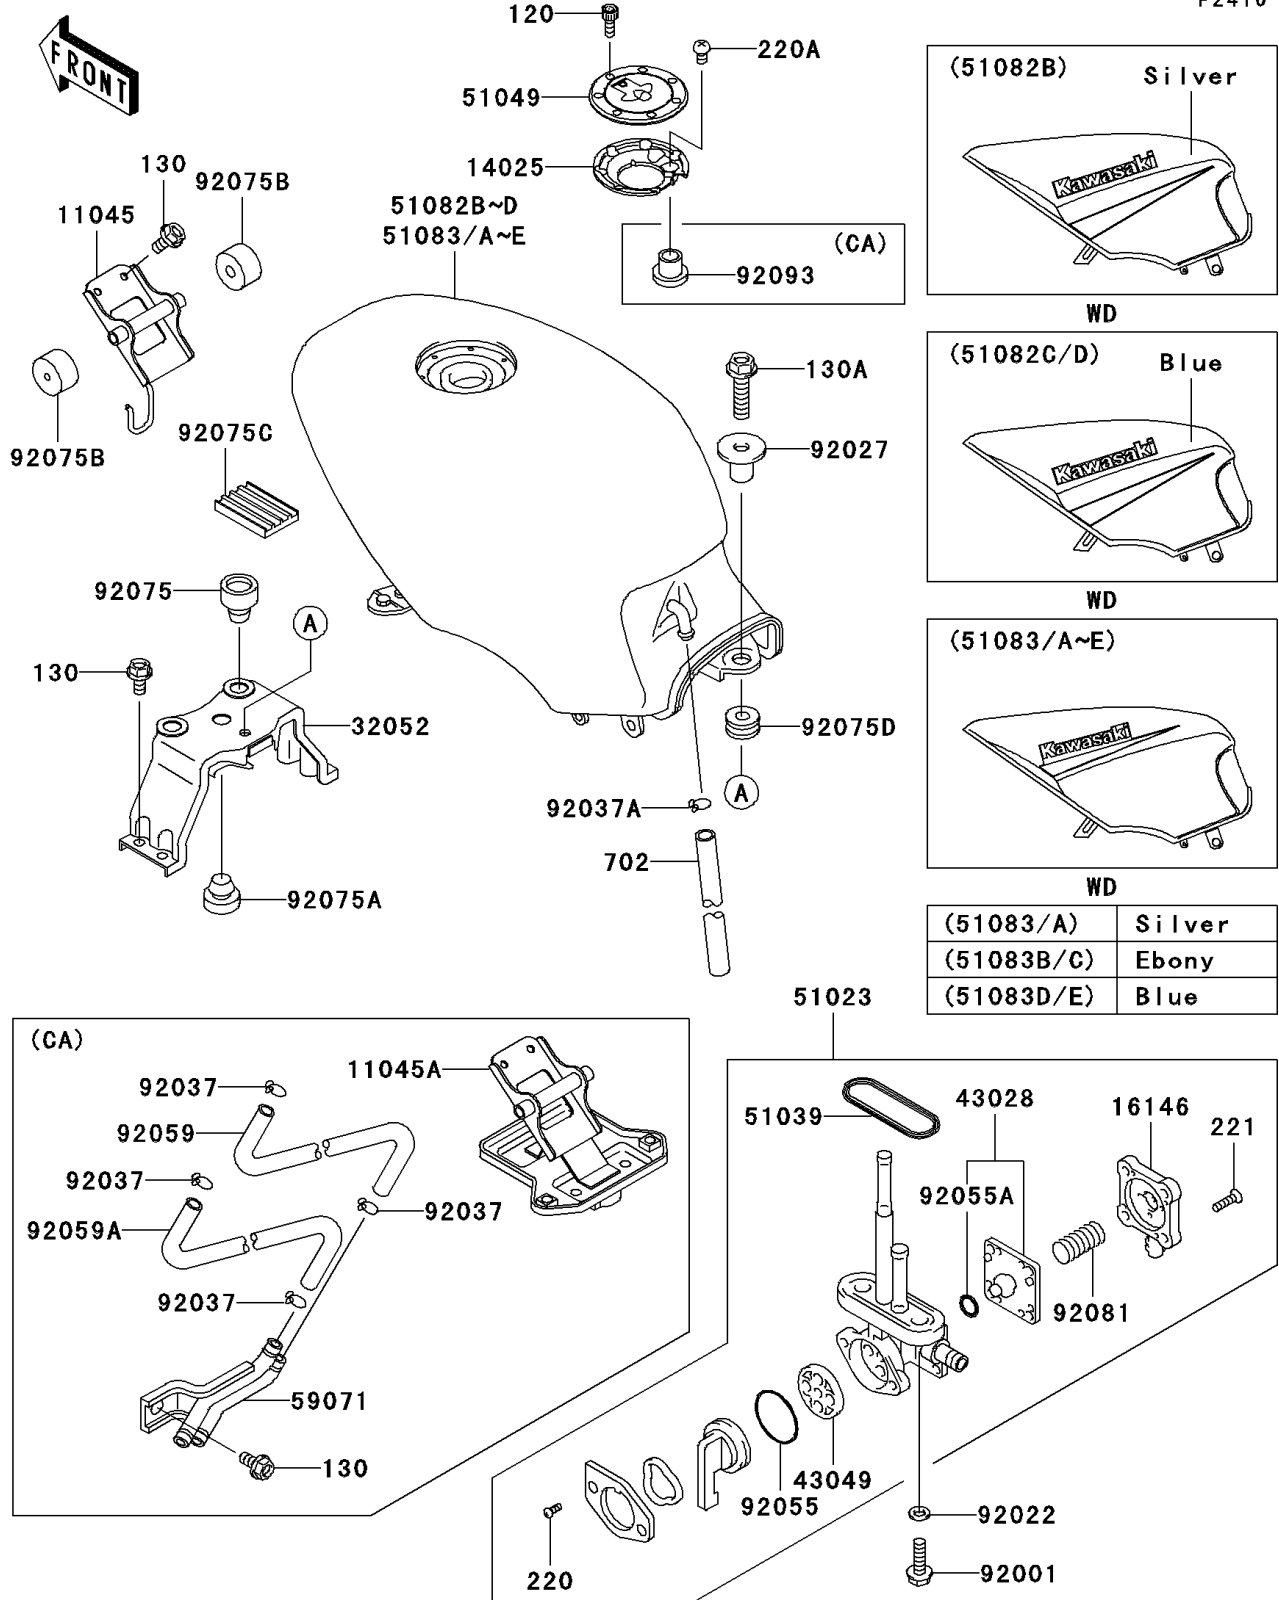

# 2004 Ninja® 500R PARTS DIAGRAM

Fuel Tank(6/6)

F2410

## 2004 Ninja® 500R PARTS LIST

Fuel Tank(6/6)

ITEM NAME	PART NUMBER	QUANTITY
COVER,TANK CAP (Ref # 14025)	14025-1913	1
COVER-ASSY,TAP DIAPHRAGM (Ref # 16146)	16146-1010	1
BRACKET-TANK,FUEL,RR (Ref # 32052)	32052-1394	1
DIAPHRAGM (Ref # 43028)	43028-1033	1
PACKING (Ref # 43049)	43049-1103	1
TAP-ASSY,FUEL (Ref # 51023)	51023-1389	1
RING,TAP FLANGED (Ref # 51039)	51039-003	1
CAP-TANK,FUEL (Ref # 51049)	51049-1130	1
BOLT,6X20 (Ref # 92001)	92001-1091	2
WASHER,6.2X11X1.5 (Ref # 92022)	92022-183	2
COLLAR,L=19.3 (Ref # 92027)	92027-1780	1
CLAMP (Ref # 92037A)	92037-1712	1
RING-O,TAP LEVER (Ref # 92055)	92055-1085	1
RING-O (Ref # 92055A)	92055-1664	1
DAMPER (Ref # 92075)	92075-015	2
DAMPER (Ref # 92075A)	92075-1045	1
DAMPER,FUEL TANK,FR (Ref # 92075B)	92075-1115	2
DAMPER (Ref # 92075C)	92075-1489	2
DAMPER (Ref # 92075D)	92075-1736	1
SPRING,TAP DIAPHRAGM (Ref # 92081)	92081-1240	1
BOLT-SOCKET (Ref # 120)	120S0512	7
BOLT-FLANGED,8X30 (Ref # 130A)	130G0830	1
SCREW-PAN-CROS (Ref # 220)	220B0308	2
SCREW-PAN-CROSS (Ref # 220A)	220F0508	1
SCREW-CSK-CROS,4X14 (Ref # 221)	221B0414	4
TUBE-RUBBER,7X10X380 (Ref # 702)	702A07380	1
BRACKET,FUEL TANK,FR (Ref # 11045)	11045-1362	1
BRACKET,FUEL TANK,FR (Ref # 11045A)	11045-1389	1
TANK-COMP-FUEL,M.N.BLUE (Ref # 51082C)	51082-5308-C6	1

## 2004 Ninja® 500R PARTS LIST

Fuel Tank(6/6)

ITEM NAME	PART NUMBER	QUANTITY
TANK-COMP-FUEL,G.SILVER (Ref # 51083)	51083-5073-474	1
TANK-COMP-FUEL,G.SILVER (Ref # 51083A)	51083-5074-474	1
JOINT,EVAPO (Ref # 59071)	59071-1122	1
CLAMP,TUBE (Ref # 92037)	92037-010	4
TUBE,EVAPO (Ref # 92059)	92059-1767	1
TUBE,EVAPO (Ref # 92059A)	92059-1768	1
SEAL,FUEL TANK CAP (Ref # 92093)	92093-1030	1
BOLT-FLANGED,6X12 (Ref # 130)	130B0612	6
BOLT-FLANGED,6X12 (Ref # 130)	130B0612	7