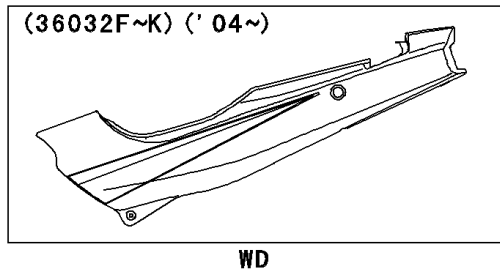

2003 Ninja® 500R PARTS DIAGRAM

Side Covers/Chain Cover

F2610

(36032F/G)	Silver
(36032H/I)	Ebony
(36032J/K)	Blue

2003 Ninja® 500R PARTS LIST

Side Covers/Chain Cover

ITEM NAME	PART NUMBER	QUANTITY
CASE-CHAIN (Ref # 36014)	36014-1164	1
COVER-SIDE,LH,P.C.GRAY (Ref # 36032D)	36032-5146-SL	1
COVER-SIDE,RH,P.C.GRAY (Ref # 36032E)	36032-5147-SL	1
SCREW,5X16,BLACK (Ref # 92009)	92009-1654	2
NUT,5MM (Ref # 92015)	92015-1710	2
WASHER,NYLON,5.3X11.5X1.5 (Ref # 92022)	92022-1521	2
WASHER,6.5X16X1.0 (Ref # 92022A)	92022-1654	2
GROMMET (Ref # 92071)	92071-056	2
DAMPER (Ref # 92160)	92160-1162	2
DAMPER (Ref # 92160A)	92160-1555	2
SCREW,6X14 (Ref # 92172)	92172-0004	2
SCREW,6X10 (Ref # 92172A)	92172-0005	2
COVER-SIDE,LH,P.C.GRAY (Ref # 36032B)	36032-5084-T2	1
COVER-SIDE,RH,P.C.GRAY (Ref # 36032C)	36032-5085-T2	1