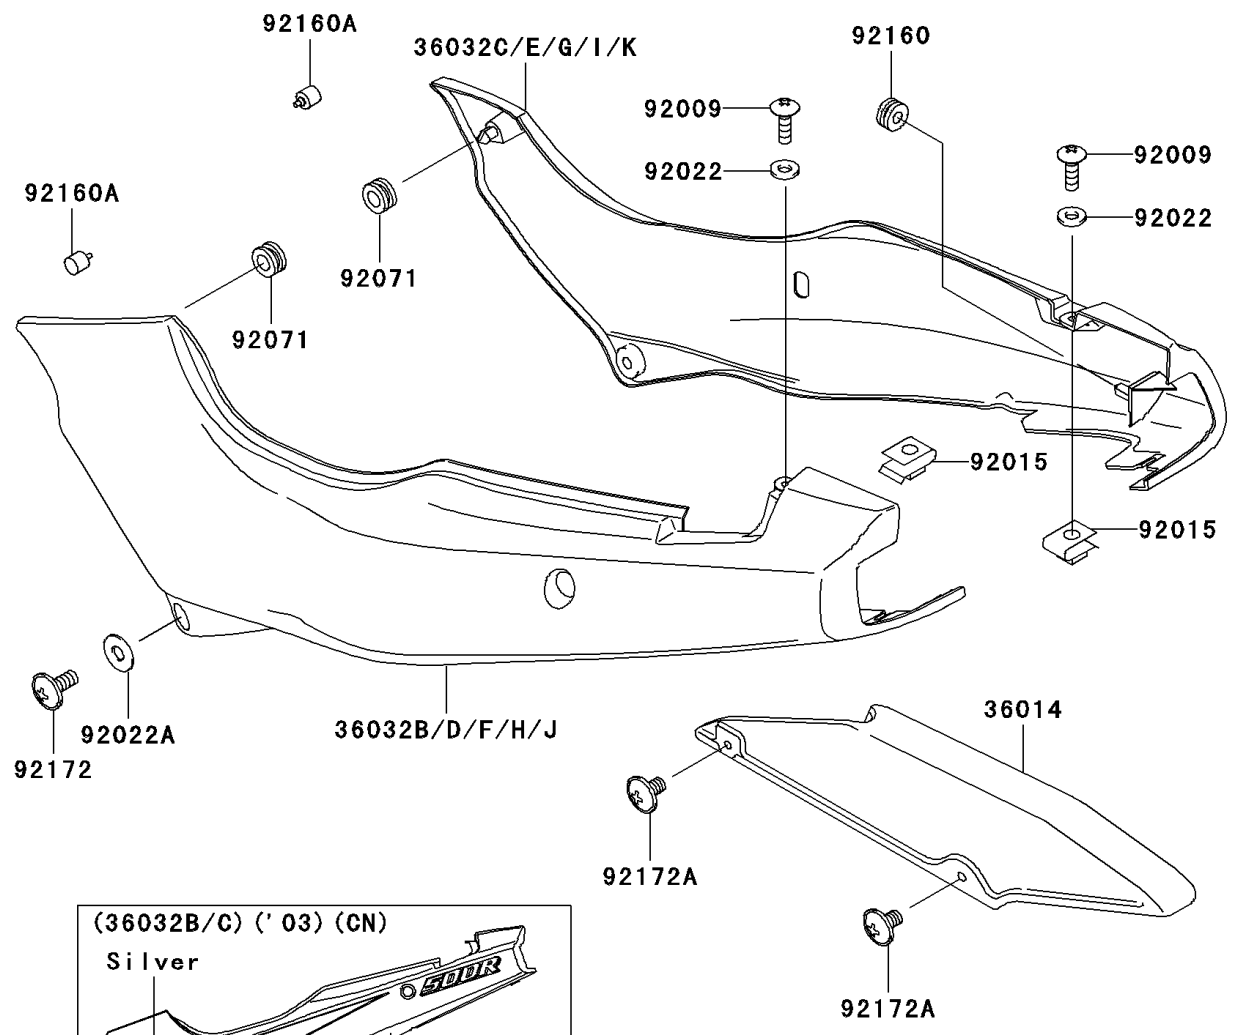

2003 Ninja® 500R PARTS DIAGRAM

Side Covers/Chain Cover

F2610

(36032F/G)	Silver
(36032H/I)	Ebony
(36032J/K)	Blue

2003 Ninja® 500R PARTS LIST

Side Covers/Chain Cover

ITEM NAME	PART NUMBER	QUANTITY
CASE-CHAIN (Ref # 36014)	36014-1164	1
COVER-SIDE,LH,P.C.GRAY (Ref # 36032D)	36032-5146-SL	1
COVER-SIDE,RH,P.C.GRAY (Ref # 36032E)	36032-5147-SL	1
SCREW,5X16,BLACK (Ref # 92009)	92009-1654	2
NUT,5MM (Ref # 92015)	92015-1710	2
WASHER,NYLON,5.3X11.5X1.5 (Ref # 92022)	92022-1521	2
WASHER,6.5X16X1.0 (Ref # 92022A)	92022-1654	2
GROMMET (Ref # 92071)	92071-056	2
DAMPER (Ref # 92160)	92160-1162	2
DAMPER (Ref # 92160A)	92160-1555	2
SCREW,6X14 (Ref # 92172)	92172-0004	2
SCREW,6X10 (Ref # 92172A)	92172-0005	2
COVER-SIDE,LH,P.C.GRAY (Ref # 36032B)	36032-5084-T2	1
COVER-SIDE,RH,P.C.GRAY (Ref # 36032C)	36032-5085-T2	1