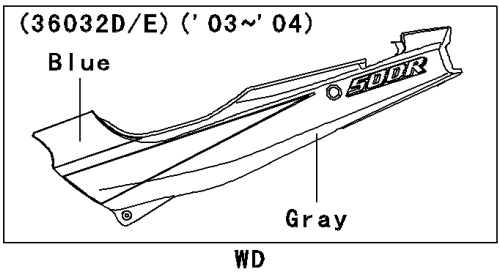

# 2003 Ninja® 500R PARTS DIAGRAM

Side Covers/Chain Cover

F2610

(36032F/G)	Silver
(36032H/I)	Ebony
(36032J/K)	Blue

### Side Covers/Chain Cover

ITEM NAME	PART NUMBER	QUANTITY
CASE-CHAIN (Ref # 36014)	36014-1164	1
COVER-SIDE,LH,P.C.GRAY (Ref # 36032D)	36032-5146-SL	1
COVER-SIDE,RH,P.C.GRAY (Ref # 36032E)	36032-5147-SL	1
SCREW,5X16,BLACK (Ref # 92009)	92009-1654	2
NUT,5MM (Ref # 92015)	92015-1710	2
WASHER,NYLON,5.3X11.5X1.5 (Ref # 92022)	92022-1521	2
WASHER,6.5X16X1.0 (Ref # 92022A)	92022-1654	2
GROMMET (Ref # 92071)	92071-056	2
DAMPER (Ref # 92160)	92160-1162	2
DAMPER (Ref # 92160A)	92160-1555	2
SCREW,6X14 (Ref # 92172)	92172-0004	2
SCREW,6X10 (Ref # 92172A)	92172-0005	2
COVER-SIDE,LH,P.C.GRAY (Ref # 36032B)	36032-5084-T2	1
COVER-SIDE,RH,P.C.GRAY (Ref # 36032C)	36032-5085-T2	1