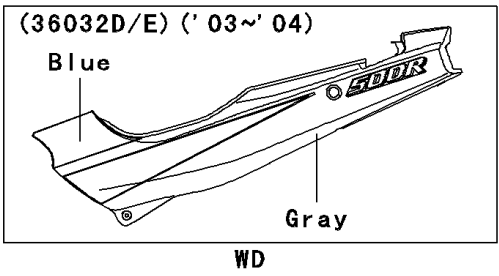

2003 Ninja® 500R PARTS DIAGRAM

Side Covers/Chain Cover

F2610

(36032F/G)	Silver
(36032H/I)	Ebony
(36032J/K)	Blue

2003 Ninja® 500R PARTS LIST

Side Covers/Chain Cover

ITEM NAME	PART NUMBER	QUANTITY
CASE-CHAIN (Ref # 36014)	36014-1164	1
COVER-SIDE,LH,P.C.GRAY (Ref # 36032D)	36032-5146-SL	1
COVER-SIDE,RH,P.C.GRAY (Ref # 36032E)	36032-5147-SL	1
SCREW,5X16,BLACK (Ref # 92009)	92009-1654	2
NUT,5MM (Ref # 92015)	92015-1710	2
WASHER,NYLON,5.3X11.5X1.5 (Ref # 92022)	92022-1521	2
WASHER,6.5X16X1.0 (Ref # 92022A)	92022-1654	2
GROMMET (Ref # 92071)	92071-056	2
DAMPER (Ref # 92160)	92160-1162	2
DAMPER (Ref # 92160A)	92160-1555	2
SCREW,6X14 (Ref # 92172)	92172-0004	2
SCREW,6X10 (Ref # 92172A)	92172-0005	2
COVER-SIDE,LH,P.C.GRAY (Ref # 36032B)	36032-5084-T2	1
COVER-SIDE,RH,P.C.GRAY (Ref # 36032C)	36032-5085-T2	1