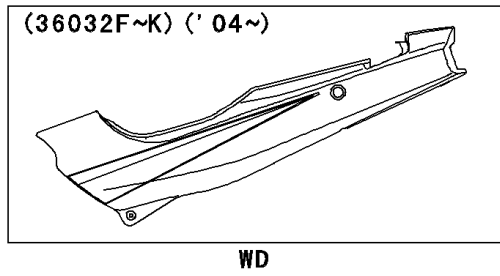

# 2003 Ninja® 500R PARTS DIAGRAM

Side Covers/Chain Cover

F2610

(36032F/G)	Silver
(36032H/I)	Ebony
(36032J/K)	Blue

### Side Covers/Chain Cover

ITEM NAME	PART NUMBER	QUANTITY
CASE-CHAIN (Ref # 36014)	36014-1164	1
COVER-SIDE,LH,P.C.GRAY (Ref # 36032D)	36032-5146-SL	1
COVER-SIDE,RH,P.C.GRAY (Ref # 36032E)	36032-5147-SL	1
SCREW,5X16,BLACK (Ref # 92009)	92009-1654	2
NUT,5MM (Ref # 92015)	92015-1710	2
WASHER,NYLON,5.3X11.5X1.5 (Ref # 92022)	92022-1521	2
WASHER,6.5X16X1.0 (Ref # 92022A)	92022-1654	2
GROMMET (Ref # 92071)	92071-056	2
DAMPER (Ref # 92160)	92160-1162	2
DAMPER (Ref # 92160A)	92160-1555	2
SCREW,6X14 (Ref # 92172)	92172-0004	2
SCREW,6X10 (Ref # 92172A)	92172-0005	2
COVER-SIDE,LH,P.C.GRAY (Ref # 36032B)	36032-5084-T2	1
COVER-SIDE,RH,P.C.GRAY (Ref # 36032C)	36032-5085-T2	1