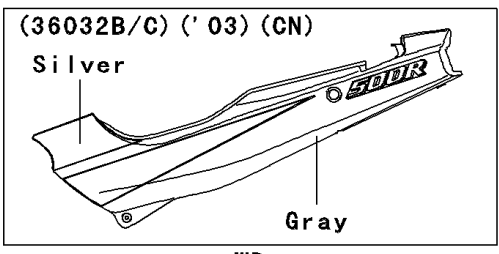

2003 Ninja® 500R PARTS DIAGRAM

Side Covers/Chain Cover

F2610

(36032F/G)	Silver
(36032H/I)	Ebony
(36032J/K)	Blue

2003 Ninja® 500R PARTS LIST

Side Covers/Chain Cover

ITEM NAME	PART NUMBER	QUANTITY
CASE-CHAIN (Ref # 36014)	36014-1164	1
COVER-SIDE,LH,P.C.GRAY (Ref # 36032D)	36032-5146-SL	1
COVER-SIDE,RH,P.C.GRAY (Ref # 36032E)	36032-5147-SL	1
SCREW,5X16,BLACK (Ref # 92009)	92009-1654	2
NUT,5MM (Ref # 92015)	92015-1710	2
WASHER,NYLON,5.3X11.5X1.5 (Ref # 92022)	92022-1521	2
WASHER,6.5X16X1.0 (Ref # 92022A)	92022-1654	2
GROMMET (Ref # 92071)	92071-056	2
DAMPER (Ref # 92160)	92160-1162	2
DAMPER (Ref # 92160A)	92160-1555	2
SCREW,6X14 (Ref # 92172)	92172-0004	2
SCREW,6X10 (Ref # 92172A)	92172-0005	2
COVER-SIDE,LH,P.C.GRAY (Ref # 36032B)	36032-5084-T2	1
COVER-SIDE,RH,P.C.GRAY (Ref # 36032C)	36032-5085-T2	1