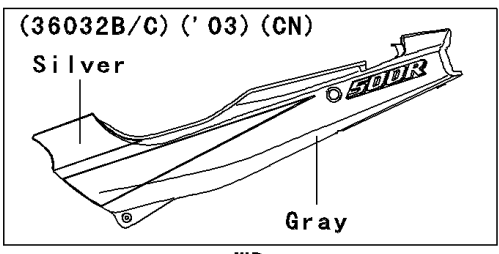

# 2003 Ninja® 500R PARTS DIAGRAM

Side Covers/Chain Cover

F2610

(36032F/G)	Silver
(36032H/I)	Ebony
(36032J/K)	Blue

### Side Covers/Chain Cover

ITEM NAME	PART NUMBER	QUANTITY
CASE-CHAIN (Ref # 36014)	36014-1164	1
COVER-SIDE,LH,P.C.GRAY (Ref # 36032D)	36032-5146-SL	1
COVER-SIDE,RH,P.C.GRAY (Ref # 36032E)	36032-5147-SL	1
SCREW,5X16,BLACK (Ref # 92009)	92009-1654	2
NUT,5MM (Ref # 92015)	92015-1710	2
WASHER,NYLON,5.3X11.5X1.5 (Ref # 92022)	92022-1521	2
WASHER,6.5X16X1.0 (Ref # 92022A)	92022-1654	2
GROMMET (Ref # 92071)	92071-056	2
DAMPER (Ref # 92160)	92160-1162	2
DAMPER (Ref # 92160A)	92160-1555	2
SCREW,6X14 (Ref # 92172)	92172-0004	2
SCREW,6X10 (Ref # 92172A)	92172-0005	2
COVER-SIDE,LH,P.C.GRAY (Ref # 36032B)	36032-5084-T2	1
COVER-SIDE,RH,P.C.GRAY (Ref # 36032C)	36032-5085-T2	1