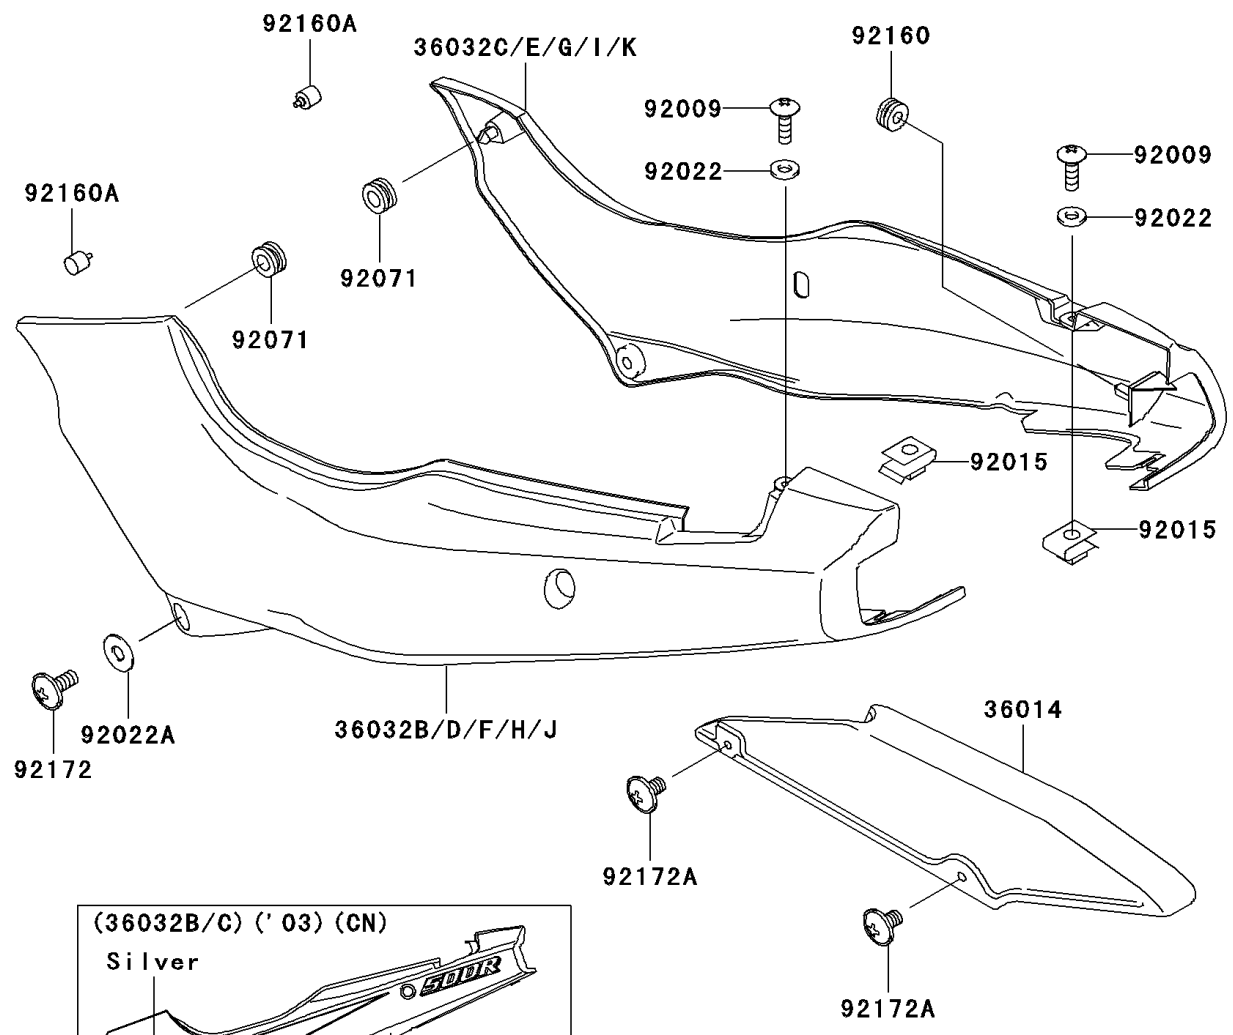

# 2003 Ninja® 500R PARTS DIAGRAM

Side Covers/Chain Cover

F2610

(36032F/G)	Silver
(36032H/I)	Ebony
(36032J/K)	Blue

## 2003 Ninja® 500R PARTS LIST

### Side Covers/Chain Cover

ITEM NAME	PART NUMBER	QUANTITY
CASE-CHAIN (Ref # 36014)	36014-1164	1
COVER-SIDE,LH,P.C.GRAY (Ref # 36032D)	36032-5146-SL	1
COVER-SIDE,RH,P.C.GRAY (Ref # 36032E)	36032-5147-SL	1
SCREW,5X16,BLACK (Ref # 92009)	92009-1654	2
NUT,5MM (Ref # 92015)	92015-1710	2
WASHER,NYLON,5.3X11.5X1.5 (Ref # 92022)	92022-1521	2
WASHER,6.5X16X1.0 (Ref # 92022A)	92022-1654	2
GROMMET (Ref # 92071)	92071-056	2
DAMPER (Ref # 92160)	92160-1162	2
DAMPER (Ref # 92160A)	92160-1555	2
SCREW,6X14 (Ref # 92172)	92172-0004	2
SCREW,6X10 (Ref # 92172A)	92172-0005	2
COVER-SIDE,LH,P.C.GRAY (Ref # 36032B)	36032-5084-T2	1
COVER-SIDE,RH,P.C.GRAY (Ref # 36032C)	36032-5085-T2	1