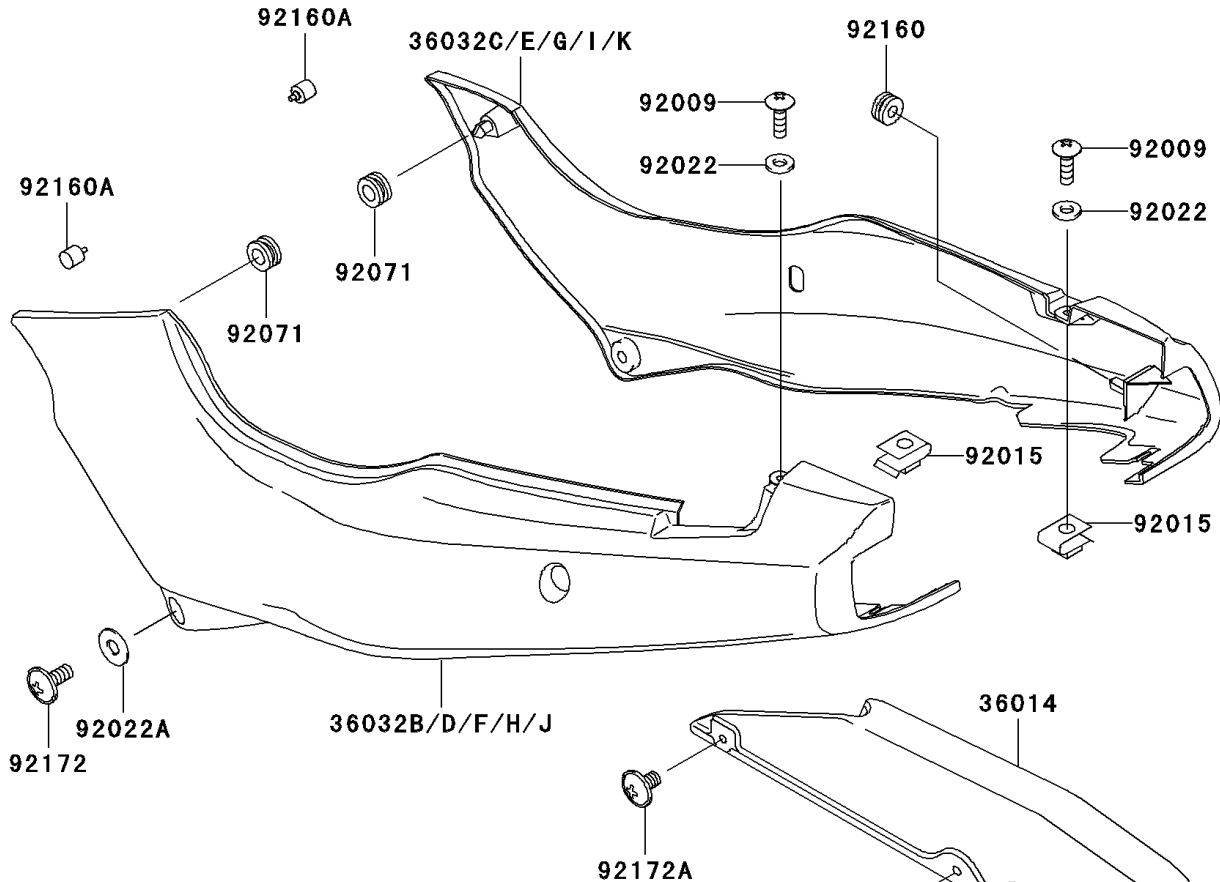

# 2004 Ninja® 500R PARTS DIAGRAM

Side Covers/Chain Cover

F2610

(36032F/G)	Silver
(36032H/I)	Ebony
(36032J/K)	Blue

## 2004 Ninja® 500R PARTS LIST

### Side Covers/Chain Cover

ITEM NAME	PART NUMBER	QUANTITY
CASE-CHAIN (Ref # 36014)	36014-1164	1
COVER-SIDE,LH,G.SILVER (Ref # 36032F)	36032-5290-474	1
COVER-SIDE,RH,G.SILVER (Ref # 36032G)	36032-5291-474	1
SCREW,5X16,BLACK (Ref # 92009)	92009-1654	2
NUT,5MM (Ref # 92015)	92015-1710	2
WASHER,NYLON,5.3X11.5X1.5 (Ref # 92022)	92022-1521	2
WASHER,6.5X16X1.0 (Ref # 92022A)	92022-1654	2
GROMMET (Ref # 92071)	92071-056	2
DAMPER (Ref # 92160)	92160-1162	2
DAMPER (Ref # 92160A)	92160-1555	2
SCREW,6X14 (Ref # 92172)	92172-0004	2
SCREW,6X10 (Ref # 92172A)	92172-0005	2
COVER-SIDE,LH,P.C.GRAY (Ref # 36032D)	36032-5146-SL	1
COVER-SIDE,RH,P.C.GRAY (Ref # 36032E)	36032-5147-SL	1