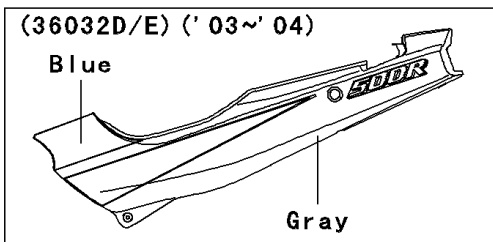

# 2004 Ninja® 500R PARTS DIAGRAM

Side Covers/Chain Cover

F2610

(36032F/G)	Silver
(36032H/I)	Ebony
(36032J/K)	Blue

### Side Covers/Chain Cover

ITEM NAME	PART NUMBER	QUANTITY
CASE-CHAIN (Ref # 36014)	36014-1164	1
COVER-SIDE,LH,G.SILVER (Ref # 36032F)	36032-5290-474	1
COVER-SIDE,RH,G.SILVER (Ref # 36032G)	36032-5291-474	1
SCREW,5X16,BLACK (Ref # 92009)	92009-1654	2
NUT,5MM (Ref # 92015)	92015-1710	2
WASHER,NYLON,5.3X11.5X1.5 (Ref # 92022)	92022-1521	2
WASHER,6.5X16X1.0 (Ref # 92022A)	92022-1654	2
GROMMET (Ref # 92071)	92071-056	2
DAMPER (Ref # 92160)	92160-1162	2
DAMPER (Ref # 92160A)	92160-1555	2
SCREW,6X14 (Ref # 92172)	92172-0004	2
SCREW,6X10 (Ref # 92172A)	92172-0005	2
COVER-SIDE,LH,P.C.GRAY (Ref # 36032D)	36032-5146-SL	1
COVER-SIDE,RH,P.C.GRAY (Ref # 36032E)	36032-5147-SL	1