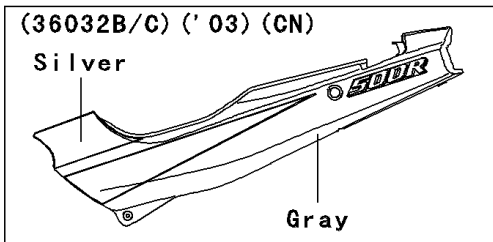

# 2004 Ninja® 500R PARTS DIAGRAM

Side Covers/Chain Cover

F2610

(36032F/G)	Silver
(36032H/I)	Ebony
(36032J/K)	Blue

### Side Covers/Chain Cover

ITEM NAME	PART NUMBER	QUANTITY
CASE-CHAIN (Ref # 36014)	36014-1164	1
COVER-SIDE,LH,G.SILVER (Ref # 36032F)	36032-5290-474	1
COVER-SIDE,RH,G.SILVER (Ref # 36032G)	36032-5291-474	1
SCREW,5X16,BLACK (Ref # 92009)	92009-1654	2
NUT,5MM (Ref # 92015)	92015-1710	2
WASHER,NYLON,5.3X11.5X1.5 (Ref # 92022)	92022-1521	2
WASHER,6.5X16X1.0 (Ref # 92022A)	92022-1654	2
GROMMET (Ref # 92071)	92071-056	2
DAMPER (Ref # 92160)	92160-1162	2
DAMPER (Ref # 92160A)	92160-1555	2
SCREW,6X14 (Ref # 92172)	92172-0004	2
SCREW,6X10 (Ref # 92172A)	92172-0005	2
COVER-SIDE,LH,P.C.GRAY (Ref # 36032D)	36032-5146-SL	1
COVER-SIDE,RH,P.C.GRAY (Ref # 36032E)	36032-5147-SL	1