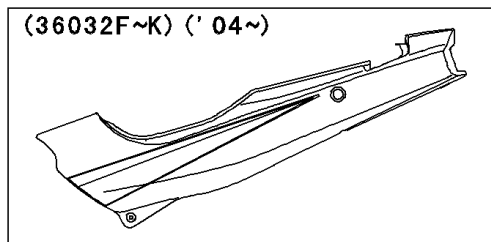

# 2004 Ninja® 500R PARTS DIAGRAM

Side Covers/Chain Cover

F2610

(36032F/G)	Silver
(36032H/I)	Ebony
(36032J/K)	Blue

### Side Covers/Chain Cover

ITEM NAME	PART NUMBER	QUANTITY
CASE-CHAIN (Ref # 36014)	36014-1164	1
COVER-SIDE,LH,G.SILVER (Ref # 36032F)	36032-5290-474	1
COVER-SIDE,RH,G.SILVER (Ref # 36032G)	36032-5291-474	1
SCREW,5X16,BLACK (Ref # 92009)	92009-1654	2
NUT,5MM (Ref # 92015)	92015-1710	2
WASHER,NYLON,5.3X11.5X1.5 (Ref # 92022)	92022-1521	2
WASHER,6.5X16X1.0 (Ref # 92022A)	92022-1654	2
GROMMET (Ref # 92071)	92071-056	2
DAMPER (Ref # 92160)	92160-1162	2
DAMPER (Ref # 92160A)	92160-1555	2
SCREW,6X14 (Ref # 92172)	92172-0004	2
SCREW,6X10 (Ref # 92172A)	92172-0005	2
COVER-SIDE,LH,P.C.GRAY (Ref # 36032D)	36032-5146-SL	1
COVER-SIDE,RH,P.C.GRAY (Ref # 36032E)	36032-5147-SL	1