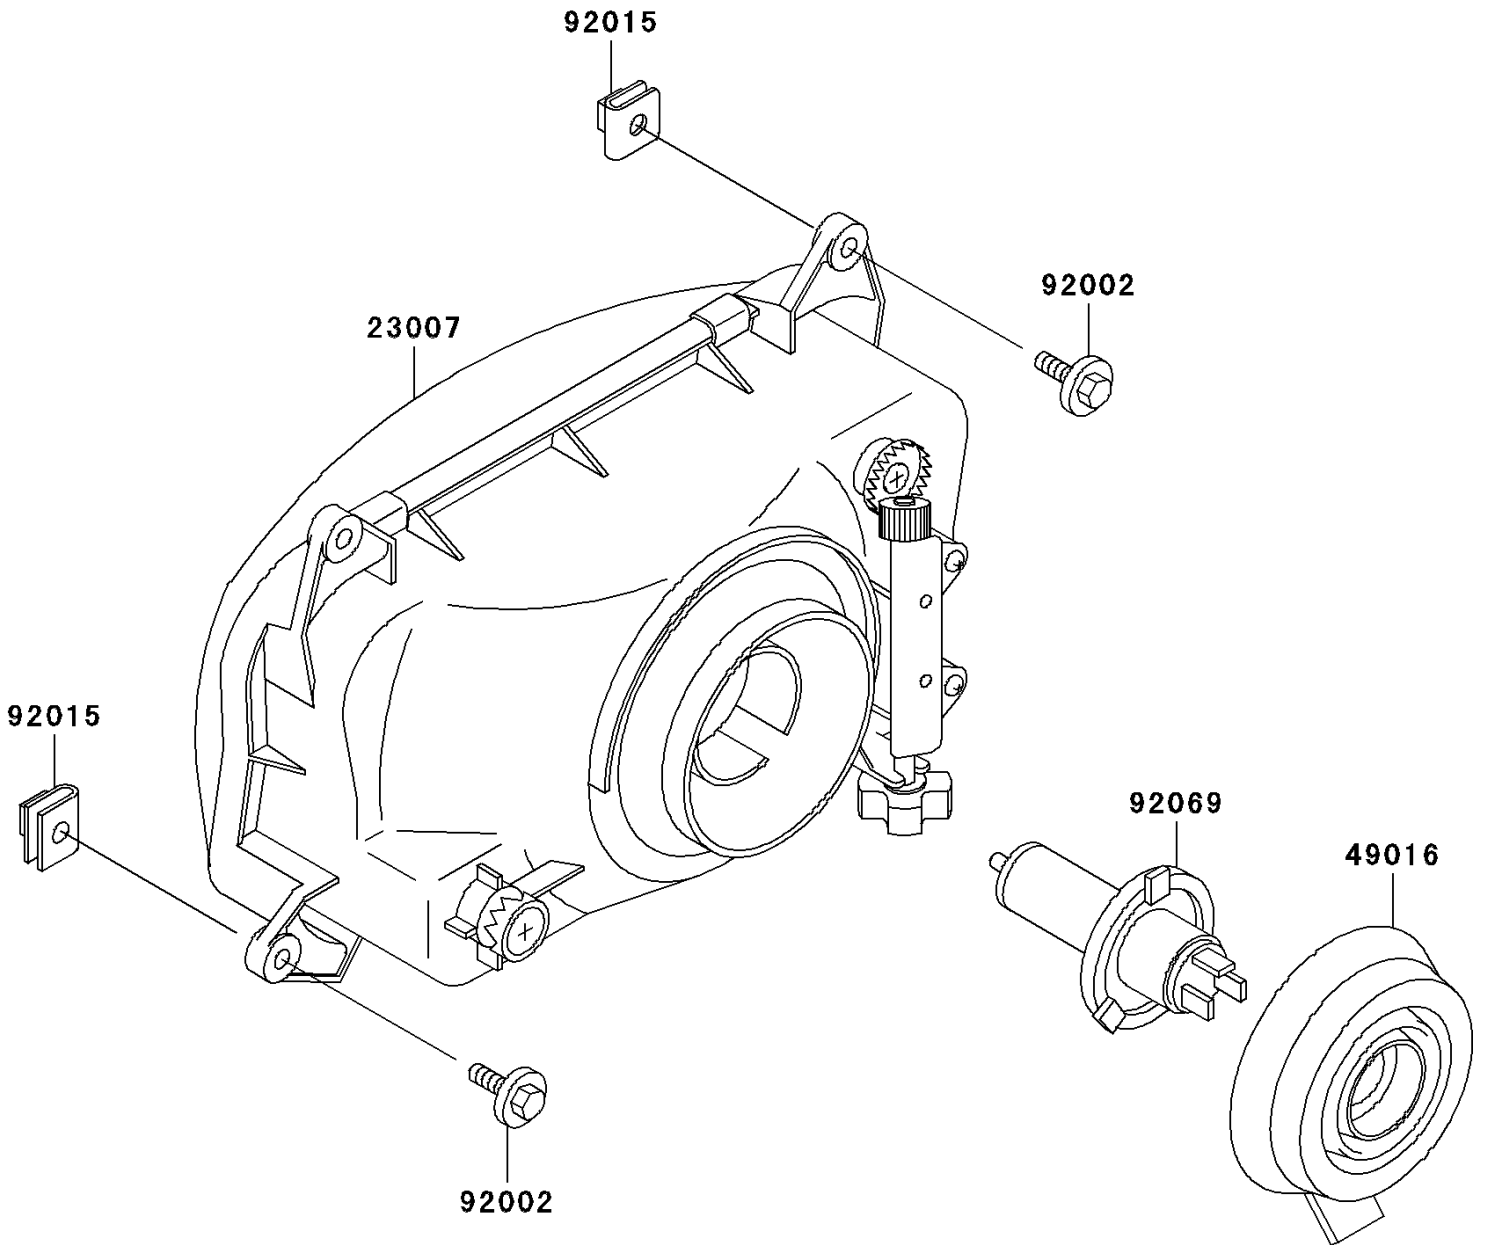

2004 Ninja® 500R PARTS DIAGRAM

Headlight(s)

F2710

2004 Ninja® 500R PARTS LIST

Headlight(s)

ITEM NAME	PART NUMBER	QUANTITY
LENS-COMP,HEAD LAMP (Ref # 23007)	23007-1375	1
COVER-SEAL,HEAD LAMP SOCKET (Ref # 49016)	49016-1137	1
BOLT,6X22 (Ref # 92002)	92002-1262	4
NUT,6MM (Ref # 92015)	92015-1602	4
BULB,12V 60/55W,H4 (Ref # 92069)	92069-1002	1