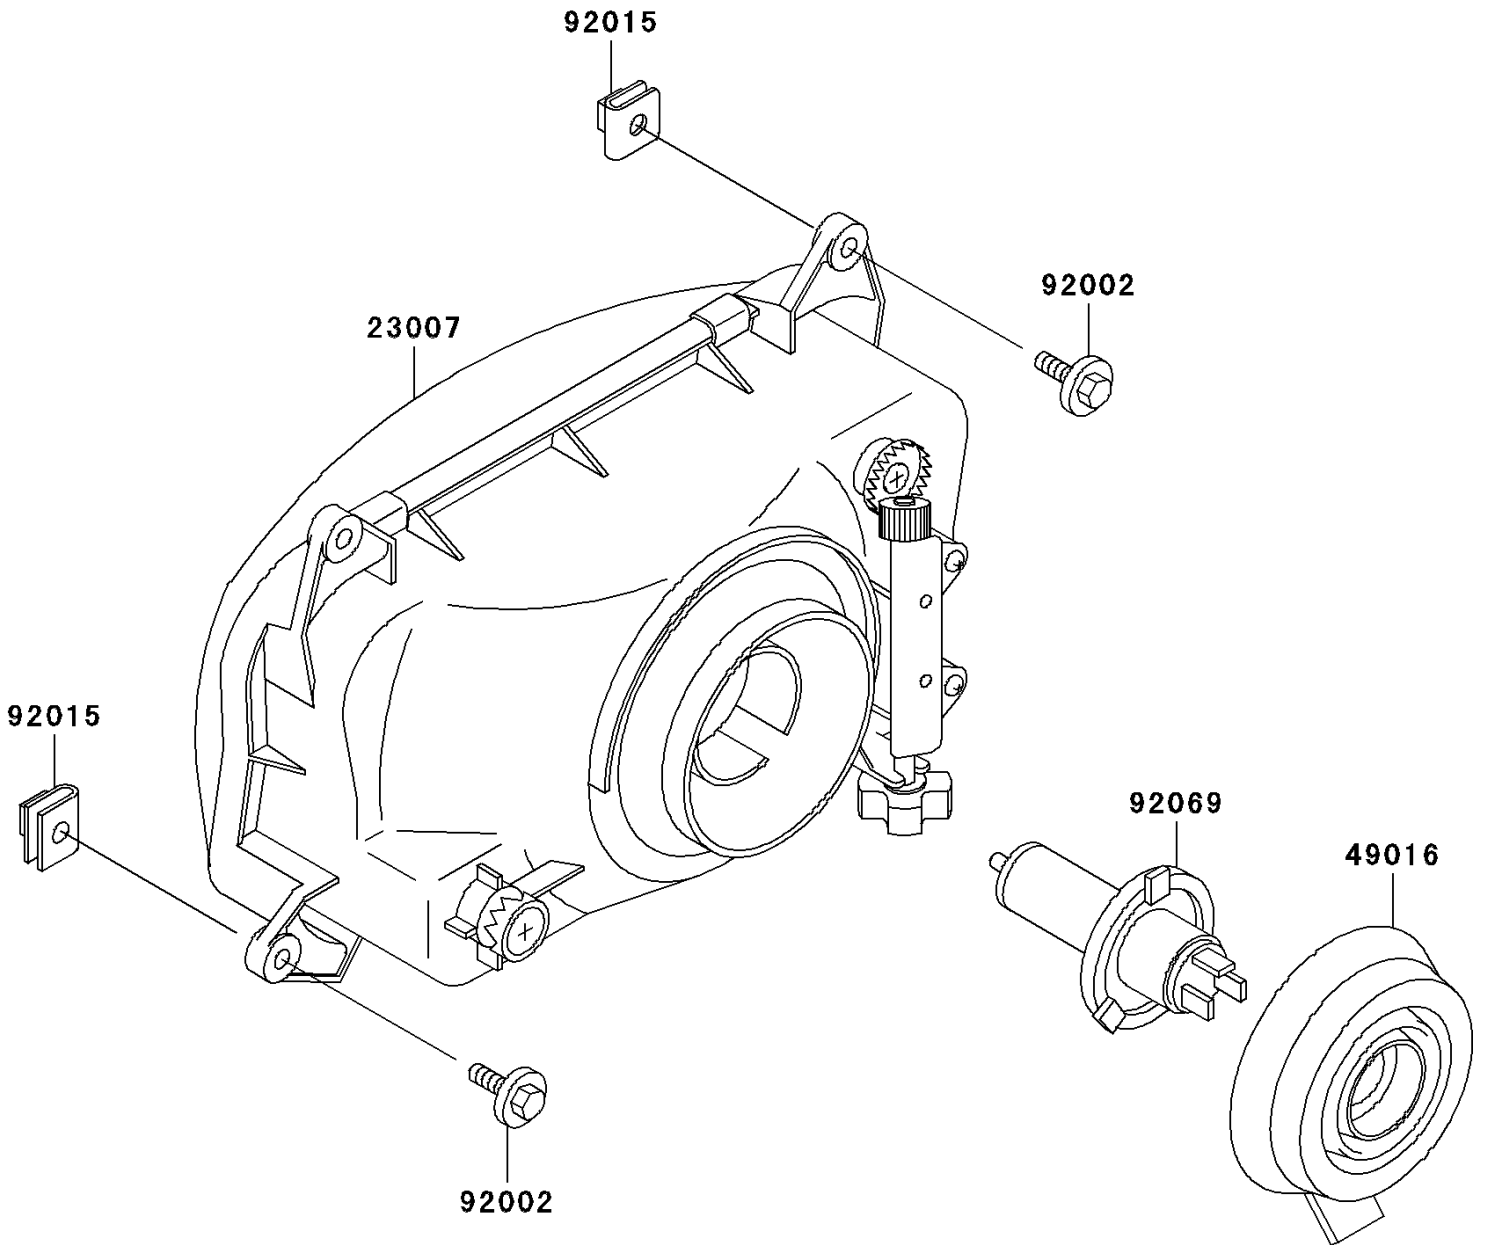

2004 Ninja[®] 500R PARTS DIAGRAM

Headlight(s)

F2710

2004 Ninja® 500R PARTS LIST

Headlight(s)

ITEM NAME	PART NUMBER	QUANTITY
LENS-COMP,HEAD LAMP (Ref # 23007)	23007-1375	1
COVER-SEAL,HEAD LAMP SOCKET (Ref # 49016)	49016-1137	1
BOLT,6X22 (Ref # 92002)	92002-1262	4
NUT,6MM (Ref # 92015)	92015-1602	4
BULB,12V 60/55W,H4 (Ref # 92069)	92069-1002	1