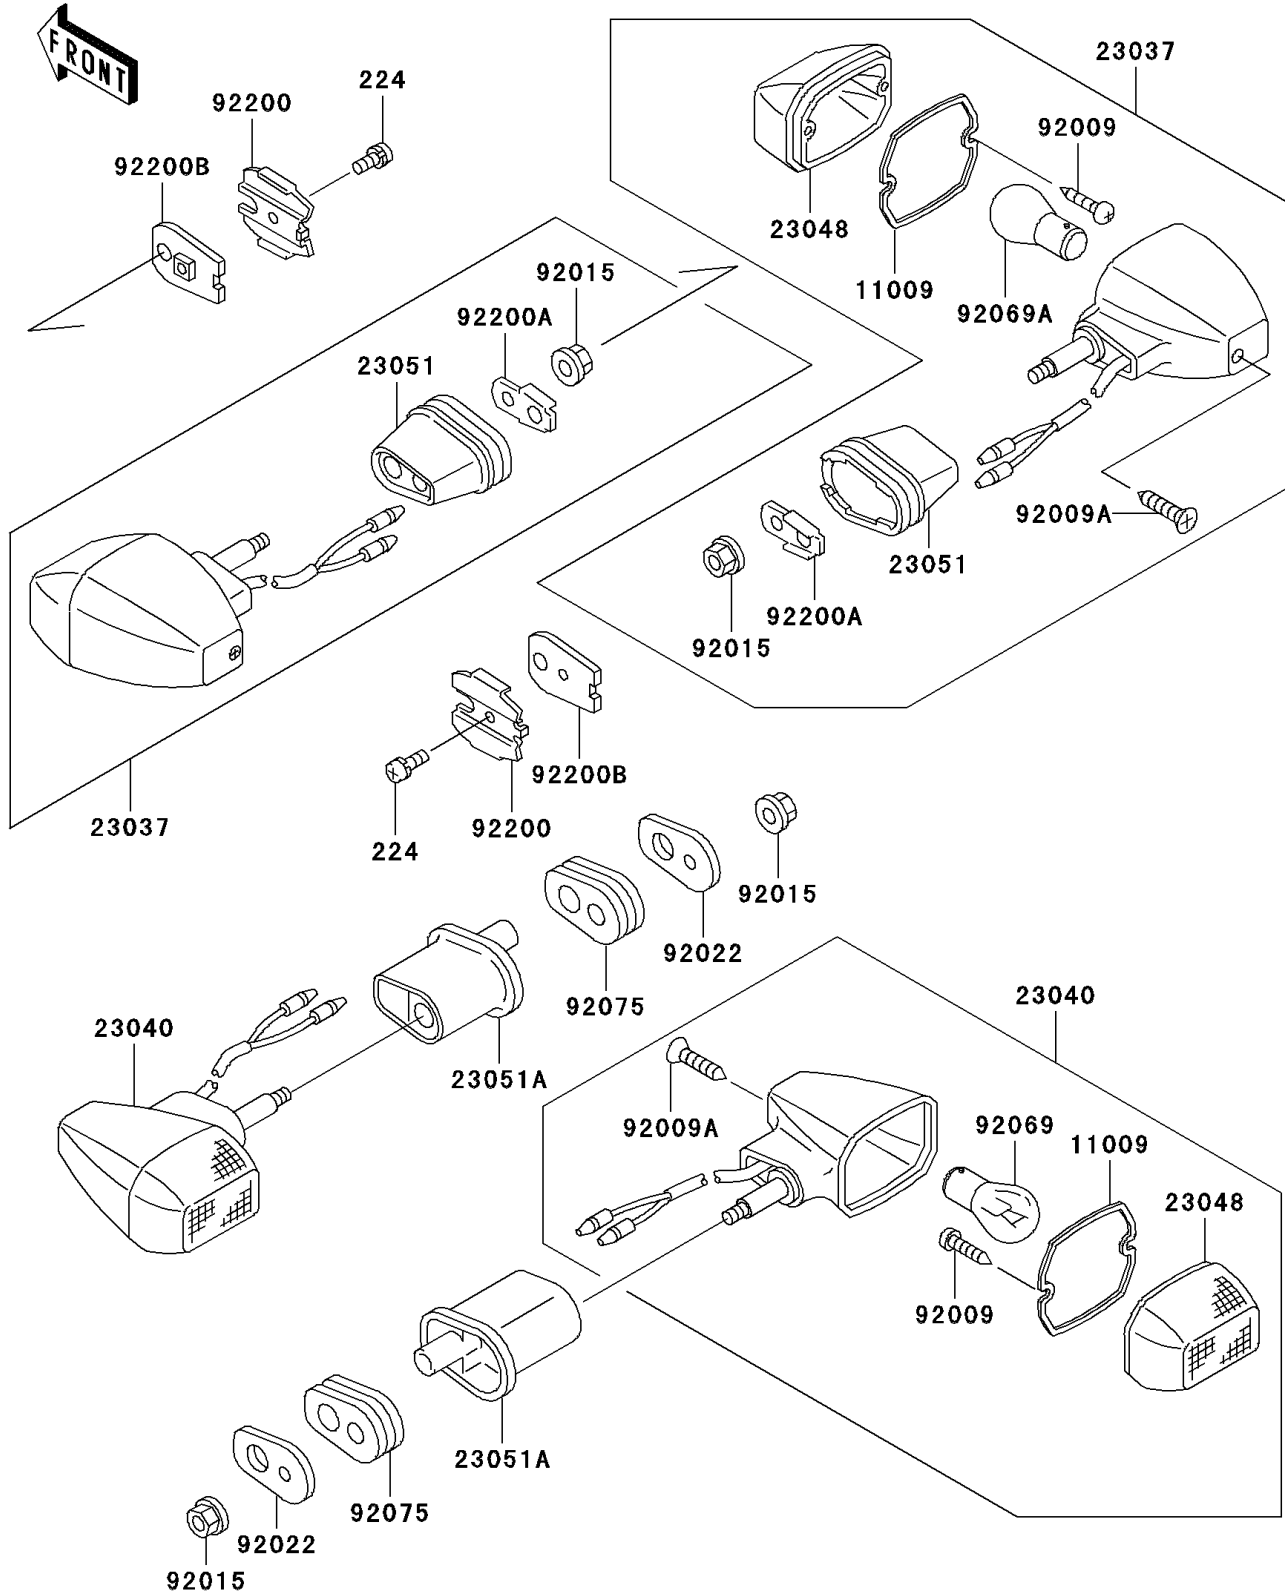

2004 Ninja® 500R PARTS DIAGRAM

Turn Signals

F2730

2004 Ninja® 500R PARTS LIST

Turn Signals

ITEM NAME	PART NUMBER	QUANTITY
SCREW-PAN-WP-CROS,4X8 (Ref # 224)	224C0408	2
GASKET,SIGNAL LAMP (Ref # 11009)	11009-1402	4
LAMP-ASSY-SIGNAL,FR (Ref # 23037)	23037-1299	2
LAMP-SIGNAL,RR (Ref # 23040)	23040-1195	2
LENS-SIGNAL LAMP (Ref # 23048)	23048-1054	4
BRACKET-SIGNAL LAMP,FR (Ref # 23051)	23051-1207	2
BRACKET-SIGNAL LAMP (Ref # 23051A)	23051-1248	2
SCREW,TAPPING,3X16 (Ref # 92009)	92009-1115	8
SCREW,TAPPING,4X20 (Ref # 92009A)	92009-1304	4
NUT,FLANGED,6MM (Ref # 92015)	92015-1367	4
WASHER,SIGNAL LAMP (Ref # 92022)	92022-1672	2
BULB,12V 32CP(23W) (Ref # 92069)	92069-055	2
BULB,12V 32/3CP(23/8W) (Ref # 92069A)	92069-060	2
DAMPER,SIGNAL LAMP (Ref # 92075)	92075-1698	2
WASHER,SIGNAL LAMP (Ref # 92200)	92200-1016	2
WASHER (Ref # 92200A)	92200-1021	2
WASHER,SIGNAL LAMP (Ref # 92200B)	92200-1520	2