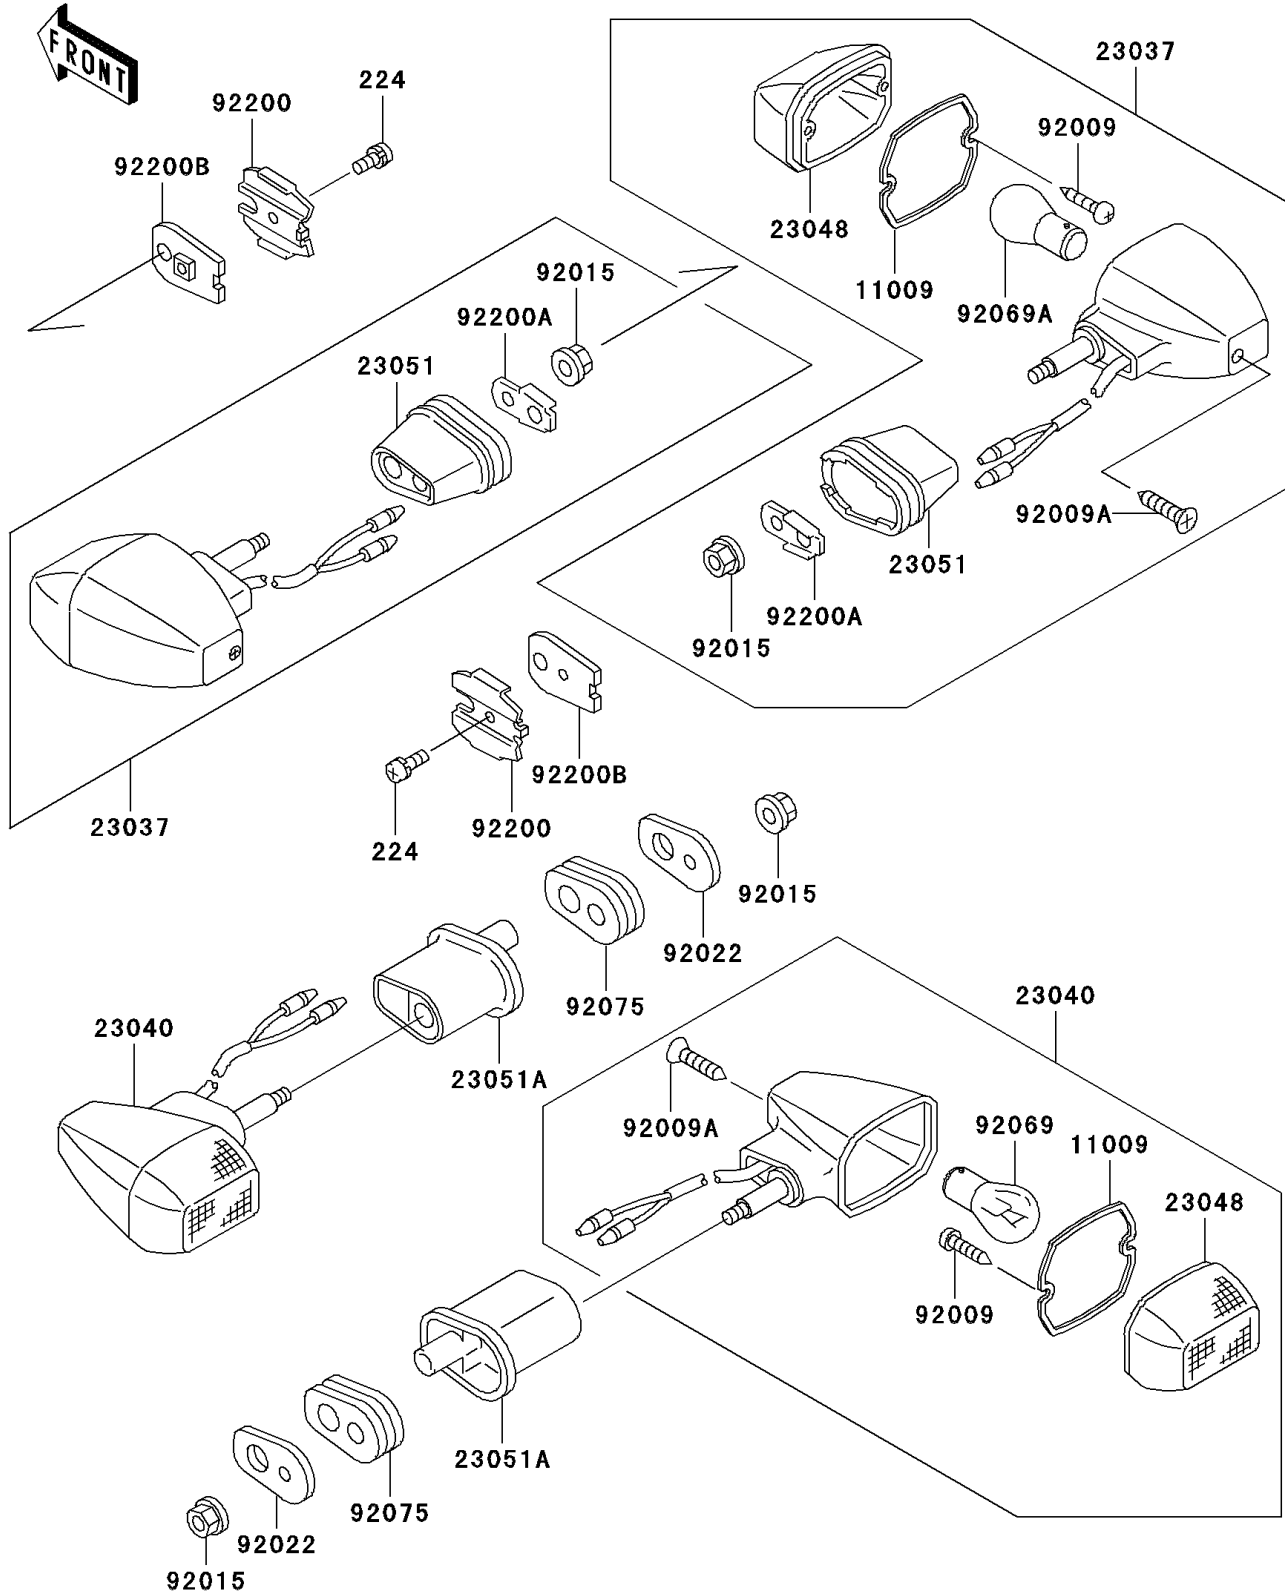

2005 Ninja® 500R PARTS DIAGRAM

Turn Signals

F2730

2005 Ninja® 500R PARTS LIST

Turn Signals

ITEM NAME	PART NUMBER	QUANTITY
SCREW-PAN-WP-CROS,4X8 (Ref # 224)	224C0408	2
GASKET,SIGNAL LAMP (Ref # 11009)	11009-1402	4
LAMP-ASSY-SIGNAL,FR (Ref # 23037)	23037-1299	2
LAMP-SIGNAL,RR (Ref # 23040)	23040-1195	2
LENS-SIGNAL LAMP (Ref # 23048)	23048-1054	4
BRACKET-SIGNAL LAMP,FR (Ref # 23051)	23051-1207	2
BRACKET-SIGNAL LAMP (Ref # 23051A)	23051-1248	2
SCREW,TAPPING,3X16 (Ref # 92009)	92009-1115	8
SCREW,TAPPING,4X20 (Ref # 92009A)	92009-1304	4
NUT,FLANGED,6MM (Ref # 92015)	92015-1367	4
WASHER,SIGNAL LAMP (Ref # 92022)	92022-1672	2
BULB,12V 32CP(23W) (Ref # 92069)	92069-055	2
BULB,12V 32/3CP(23/8W) (Ref # 92069A)	92069-060	2
DAMPER,SIGNAL LAMP (Ref # 92075)	92075-1698	2
WASHER,SIGNAL LAMP (Ref # 92200)	92200-1016	2
WASHER (Ref # 92200A)	92200-1021	2
WASHER,SIGNAL LAMP (Ref # 92200B)	92200-1520	2