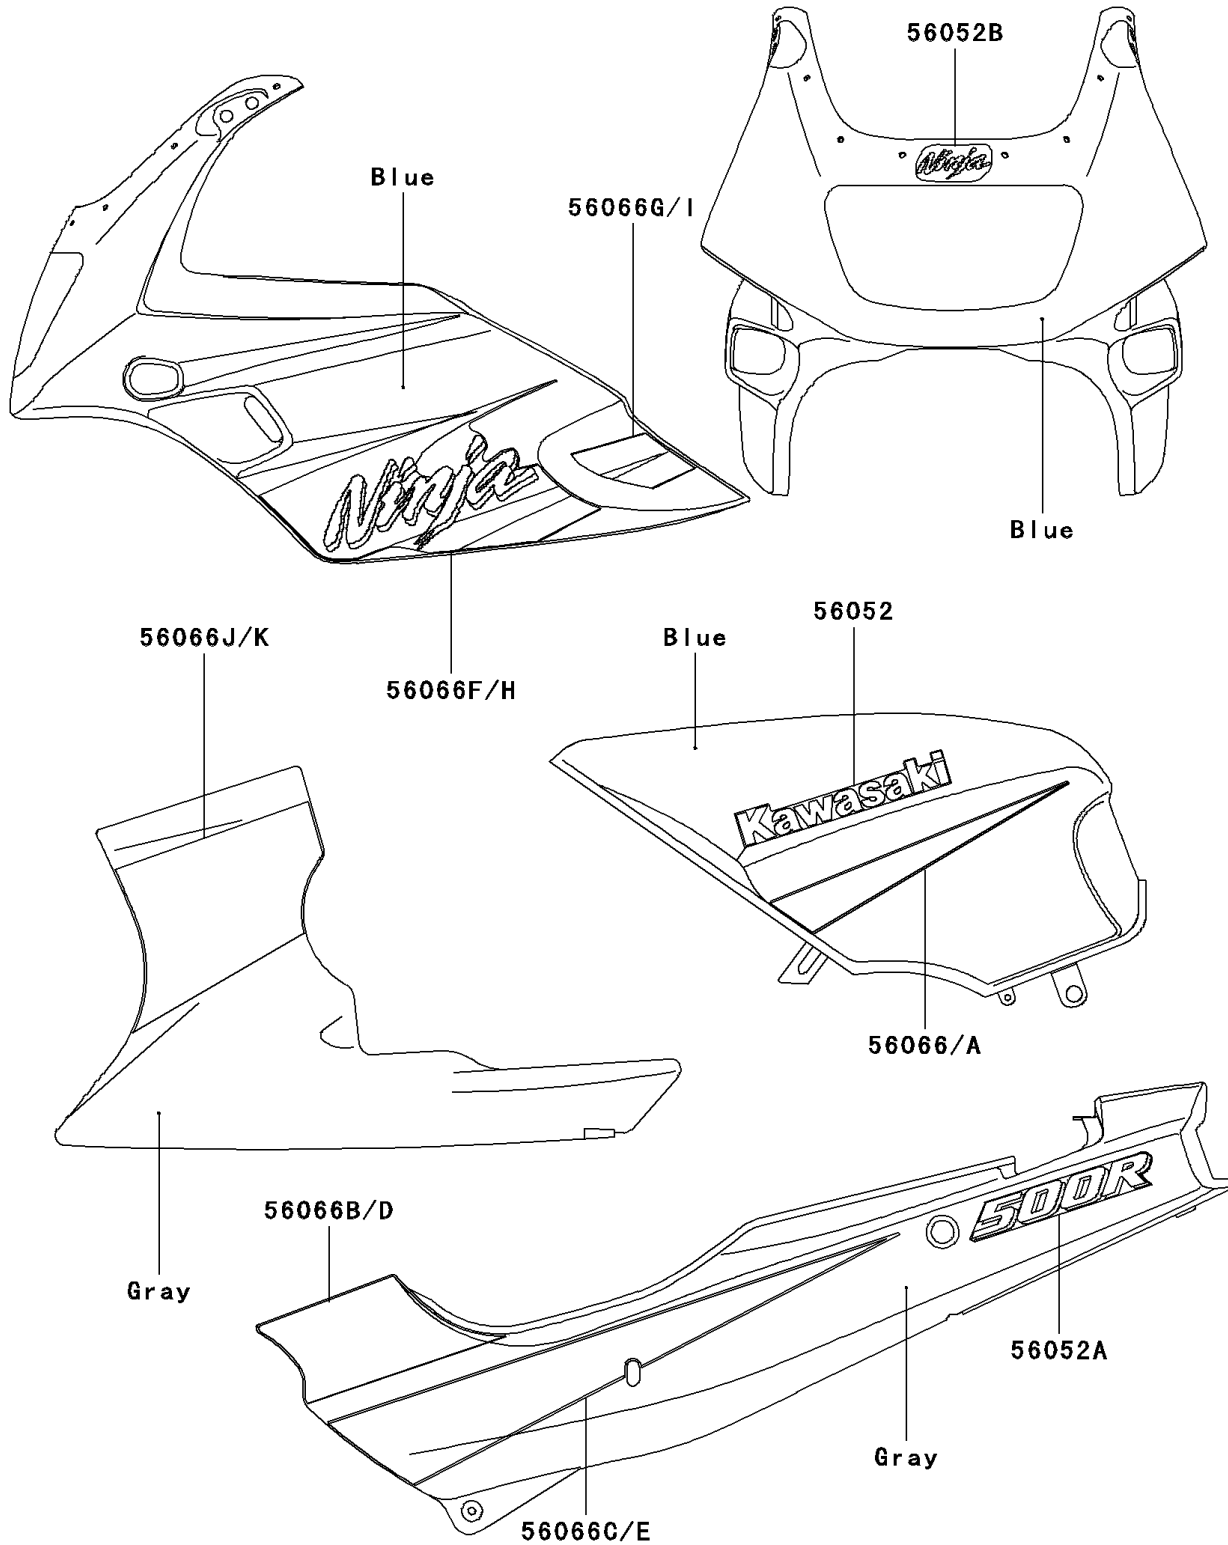

2003 Ninja[®] 500R PARTS DIAGRAM

Decals(Blue)(D10/D11)

F2861A

2003 Ninja® 500R PARTS LIST

Decals(Blue)(D10/D11)

ITEM NAME	PART NUMBER	QUANTITY
MARK,FUEL TANK,KAWASAKI (Ref # 56052)	56052-1770	2
MARK,SIDE COVER,500R (Ref # 56052A)	56052-1771	2
MARK,UPP COWLING,NINJA (Ref # 56052B)	56052-1772	1
PATTERN,FUEL TANK,LH (Ref # 56066)	56066-1163	1
PATTERN,FUEL TANK,RH (Ref # 56066A)	56066-1164	1
PATTERN,SIDE COVER,UPP,LH (Ref # 56066B)	56066-1165	1
PATTERN,SIDE COVER,LWR,LH (Ref # 56066C)	56066-1166	1
PATTERN,SIDE COVER,UPP,RH (Ref # 56066D)	56066-1167	1
PATTERN,SIDE COVER,LWR,RH (Ref # 56066E)	56066-1168	1
PATTERN,UPP COWLING,LH (Ref # 56066F)	56066-1169	1
PATTERN,UPP COWLING,RR,LH (Ref # 56066G)	56066-1170	1
PATTERN,UPP COWLING,RH (Ref # 56066H)	56066-1171	1
PATTERN,UPP COWLING,RR,RH (Ref # 56066I)	56066-1172	1
PATTERN,LWR COWLING,LH (Ref # 56066J)	56066-1173	1
PATTERN,LWR COWLING,RH (Ref # 56066K)	56066-1174	1