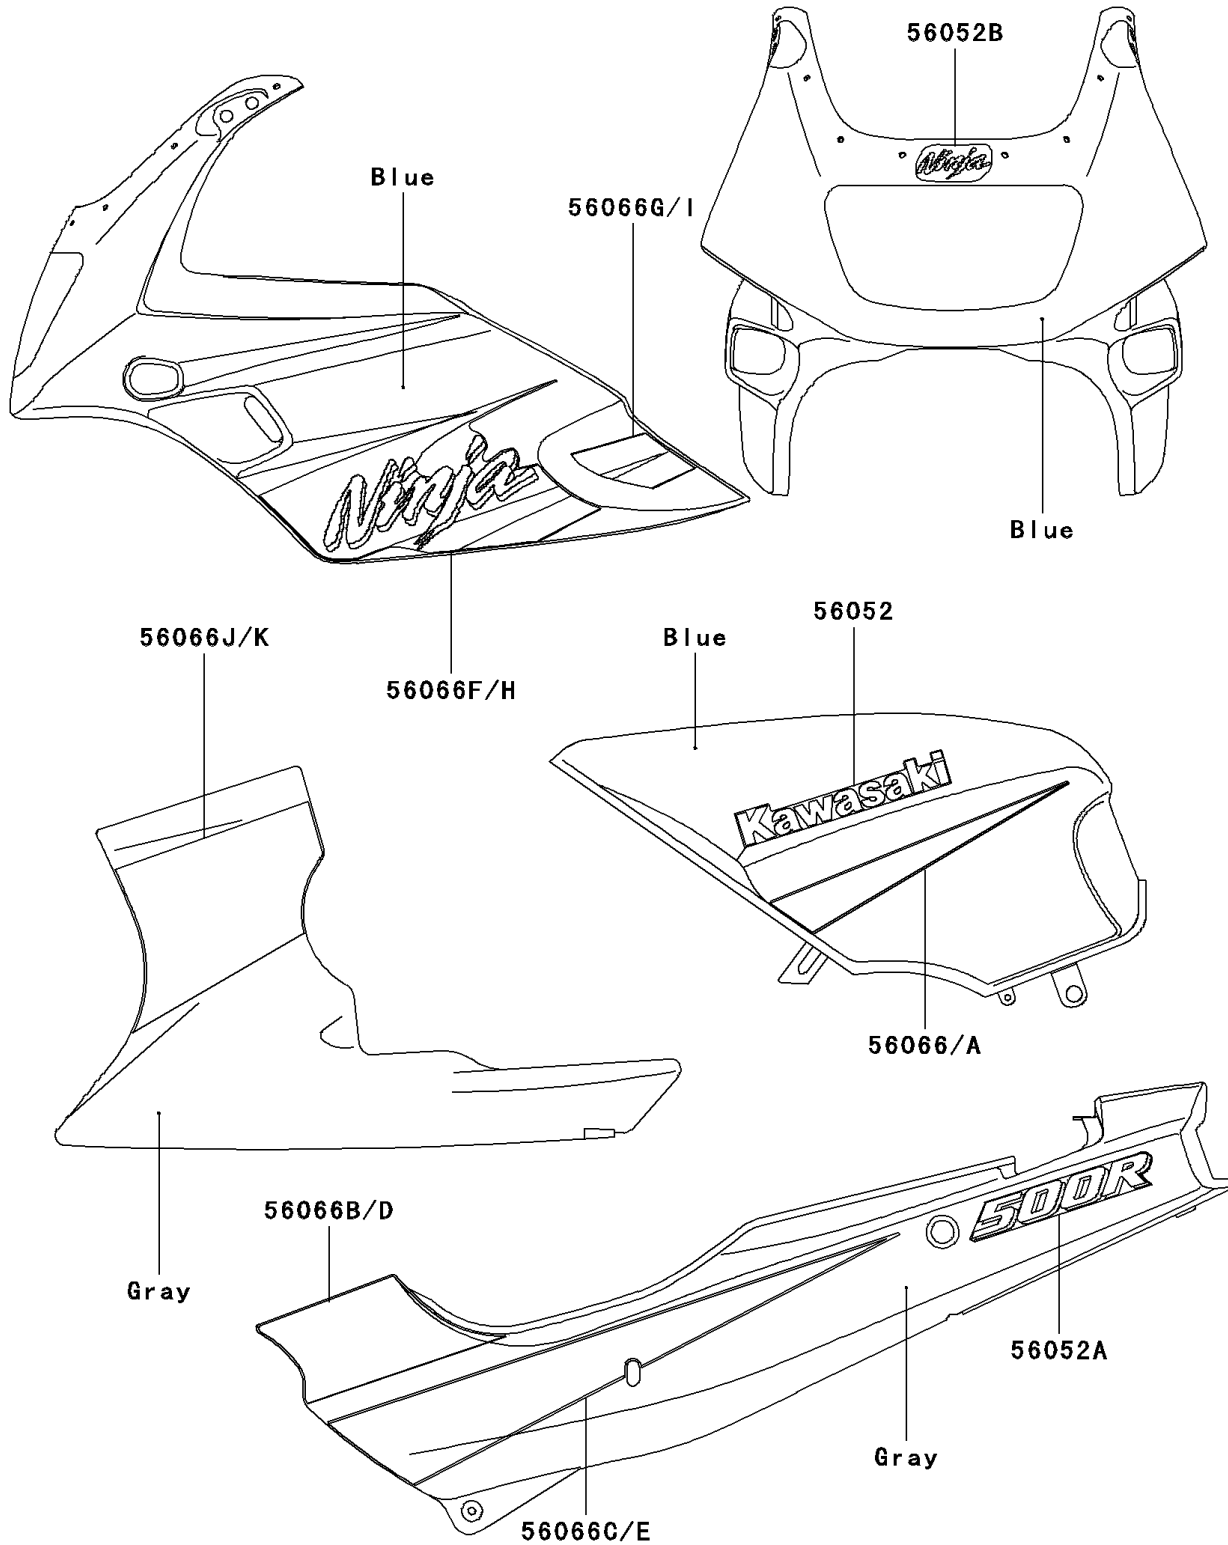

2003 Ninja® 500R PARTS DIAGRAM

Decals(Blue)(D10/D11)

F2861A

2003 Ninja® 500R PARTS LIST

Decals(Blue)(D10/D11)

ITEM NAME	PART NUMBER	QUANTITY
MARK,FUEL TANK,KAWASAKI (Ref # 56052)	56052-1770	2
MARK,SIDE COVER,500R (Ref # 56052A)	56052-1771	2
MARK,UPP COWLING,NINJA (Ref # 56052B)	56052-1772	1
PATTERN,FUEL TANK,LH (Ref # 56066)	56066-1163	1
PATTERN,FUEL TANK,RH (Ref # 56066A)	56066-1164	1
PATTERN,SIDE COVER,UPP,LH (Ref # 56066B)	56066-1165	1
PATTERN,SIDE COVER,LWR,LH (Ref # 56066C)	56066-1166	1
PATTERN,SIDE COVER,UPP,RH (Ref # 56066D)	56066-1167	1
PATTERN,SIDE COVER,LWR,RH (Ref # 56066E)	56066-1168	1
PATTERN,UPP COWLING,LH (Ref # 56066F)	56066-1169	1
PATTERN,UPP COWLING,RR,LH (Ref # 56066G)	56066-1170	1
PATTERN,UPP COWLING,RH (Ref # 56066H)	56066-1171	1
PATTERN,UPP COWLING,RR,RH (Ref # 56066I)	56066-1172	1
PATTERN,LWR COWLING,LH (Ref # 56066J)	56066-1173	1
PATTERN,LWR COWLING,RH (Ref # 56066K)	56066-1174	1