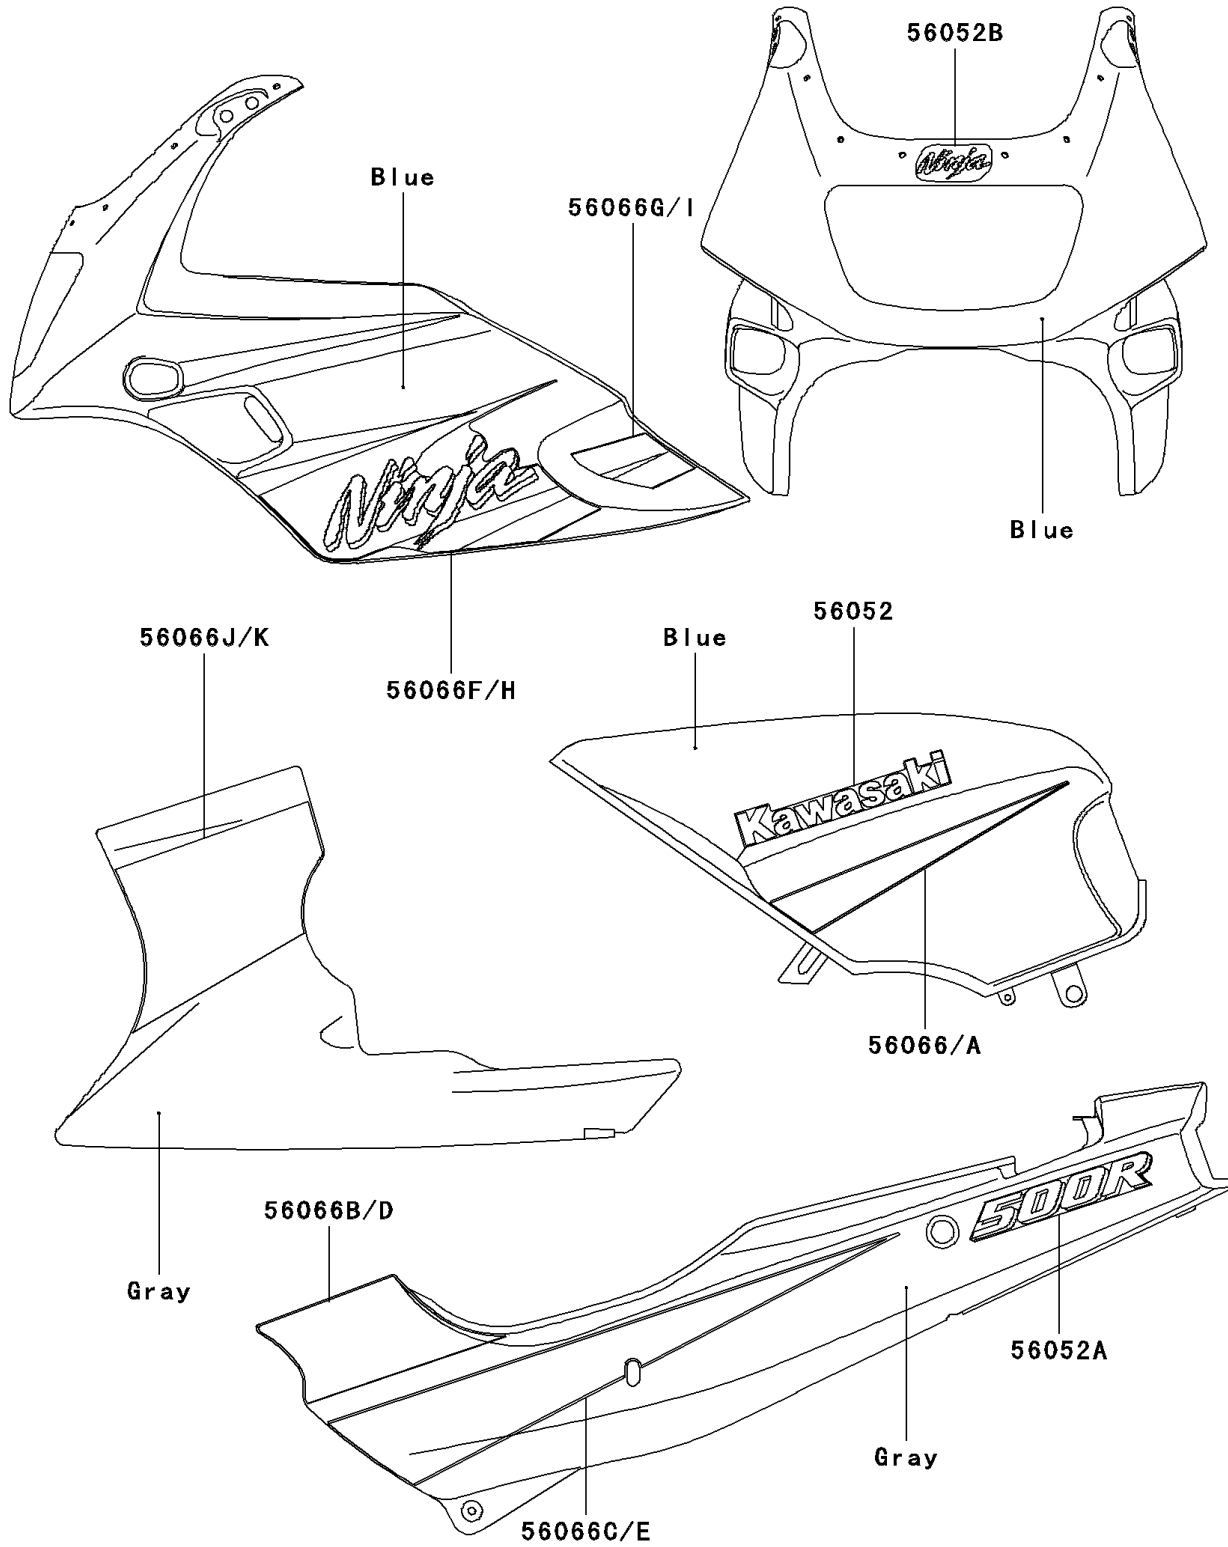

2004 Ninja® 500R PARTS DIAGRAM

Decals(Blue)(D10/D11)

F2861A

2004 Ninja® 500R PARTS LIST

Decals(Blue)(D10/D11)

ITEM NAME	PART NUMBER	QUANTITY
MARK,FUEL TANK,KAWASAKI (Ref # 56052)	56052-1770	2
MARK,SIDE COVER,500R (Ref # 56052A)	56052-1771	2
MARK,UPP COWLING,NINJA (Ref # 56052B)	56052-1772	1
PATTERN,FUEL TANK,LH (Ref # 56066)	56066-1163	1
PATTERN,FUEL TANK,RH (Ref # 56066A)	56066-1164	1
PATTERN,SIDE COVER,UPP,LH (Ref # 56066B)	56066-1165	1
PATTERN,SIDE COVER,LWR,LH (Ref # 56066C)	56066-1166	1
PATTERN,SIDE COVER,UPP,RH (Ref # 56066D)	56066-1167	1
PATTERN,SIDE COVER,LWR,RH (Ref # 56066E)	56066-1168	1
PATTERN,UPP COWLING,LH (Ref # 56066F)	56066-1169	1
PATTERN,UPP COWLING,RR,LH (Ref # 56066G)	56066-1170	1
PATTERN,UPP COWLING,RH (Ref # 56066H)	56066-1171	1
PATTERN,UPP COWLING,RR,RH (Ref # 56066I)	56066-1172	1
PATTERN,LWR COWLING,LH (Ref # 56066J)	56066-1173	1
PATTERN,LWR COWLING,RH (Ref # 56066K)	56066-1174	1