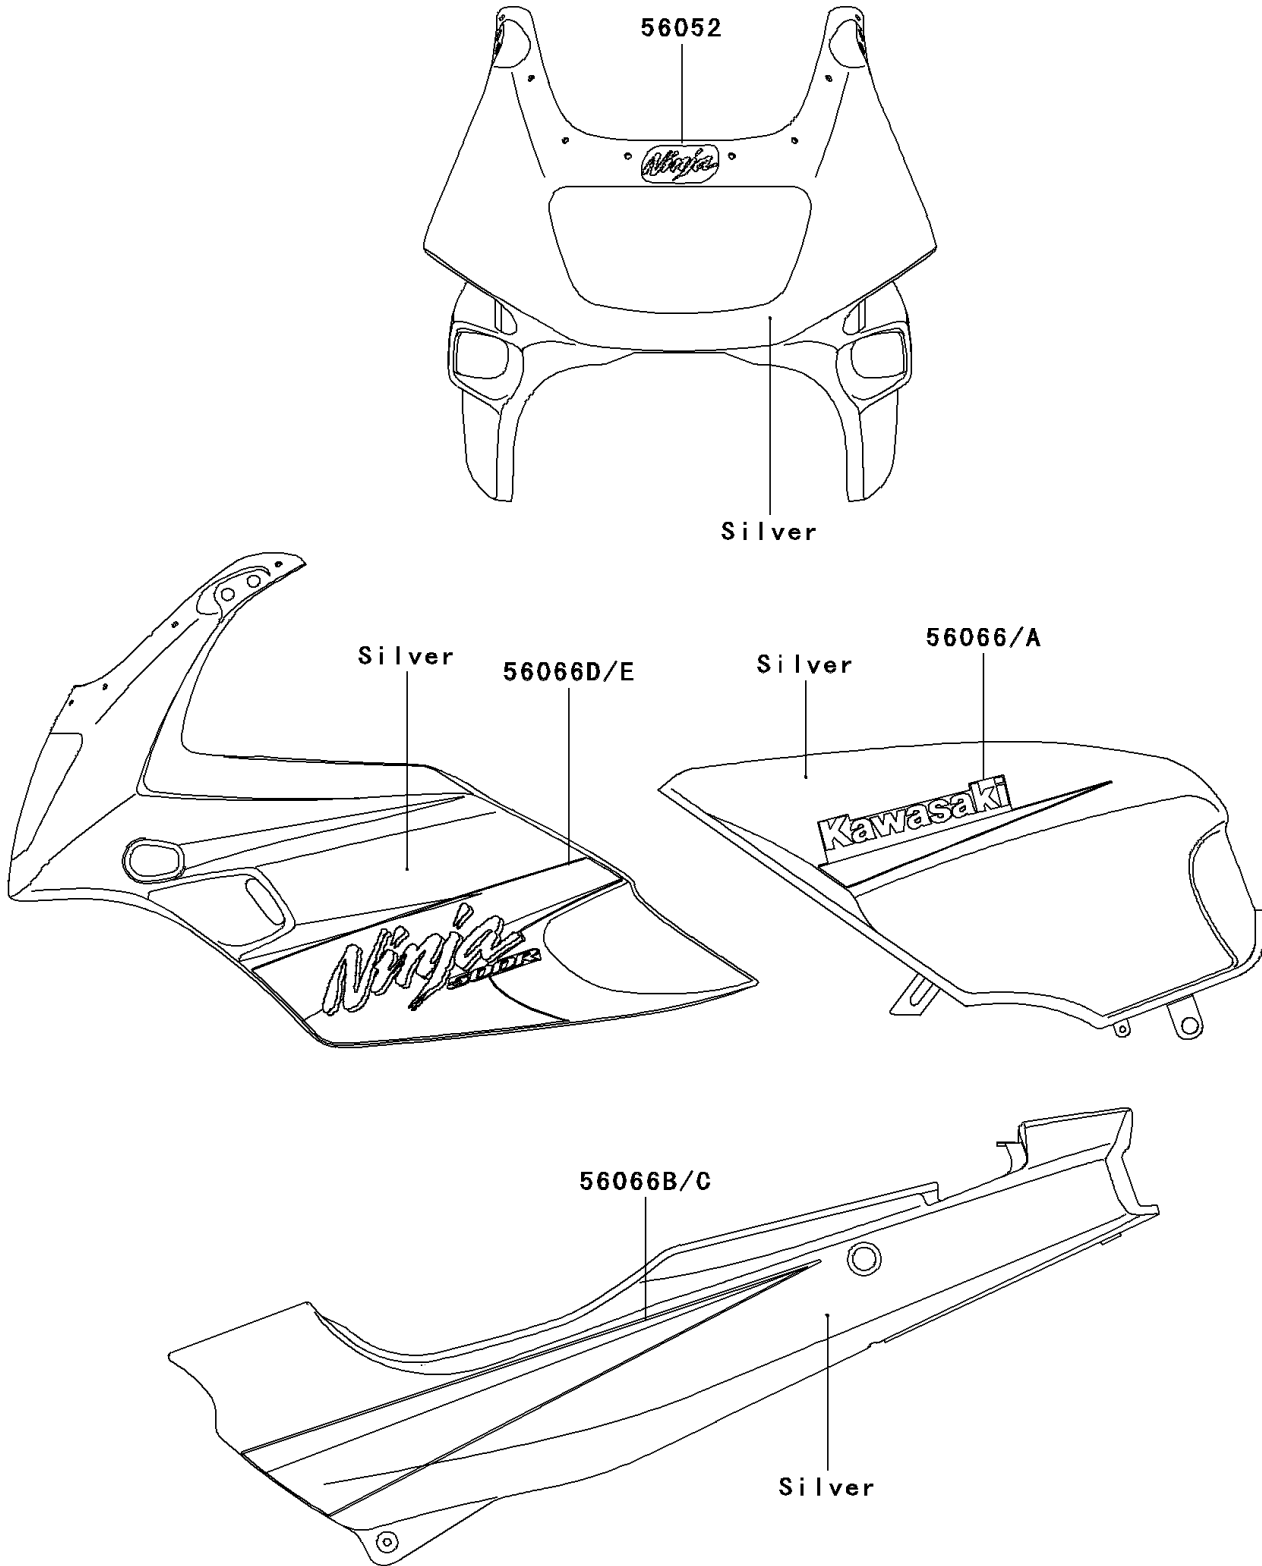

2004 Ninja® 500R PARTS DIAGRAM

Decals(Silver)(D11)

F2861B

2004 Ninja® 500R PARTS LIST

Decals(Silver)(D11)

ITEM NAME	PART NUMBER	QUANTITY
MARK,UPP COWLING,NINJA (Ref # 56052)	56052-0137	1
PATTERN,FUEL TANK,LH (Ref # 56066)	56066-0401	1
PATTERN,FUEL TANK,RH (Ref # 56066A)	56066-0402	1
PATTERN,SIDE COVER,LH (Ref # 56066B)	56066-0403	1
PATTERN,SIDE COVER,RH (Ref # 56066C)	56066-0404	1
PATTERN,UPP COWLING,LH (Ref # 56066D)	56066-0405	1
PATTERN,UPP COWLING,RH (Ref # 56066E)	56066-0406	1