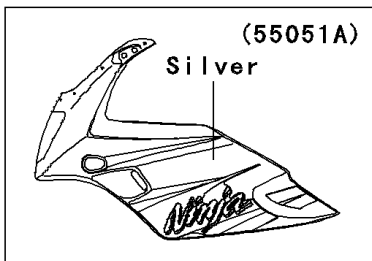

2004 Ninja® 500R PARTS DIAGRAM

Cowling

F2871

(55051C)	Silver
(55052)	Ebony
(55052A)	Blue

WD

WD

WD

2004 Ninja® 500R PARTS LIST