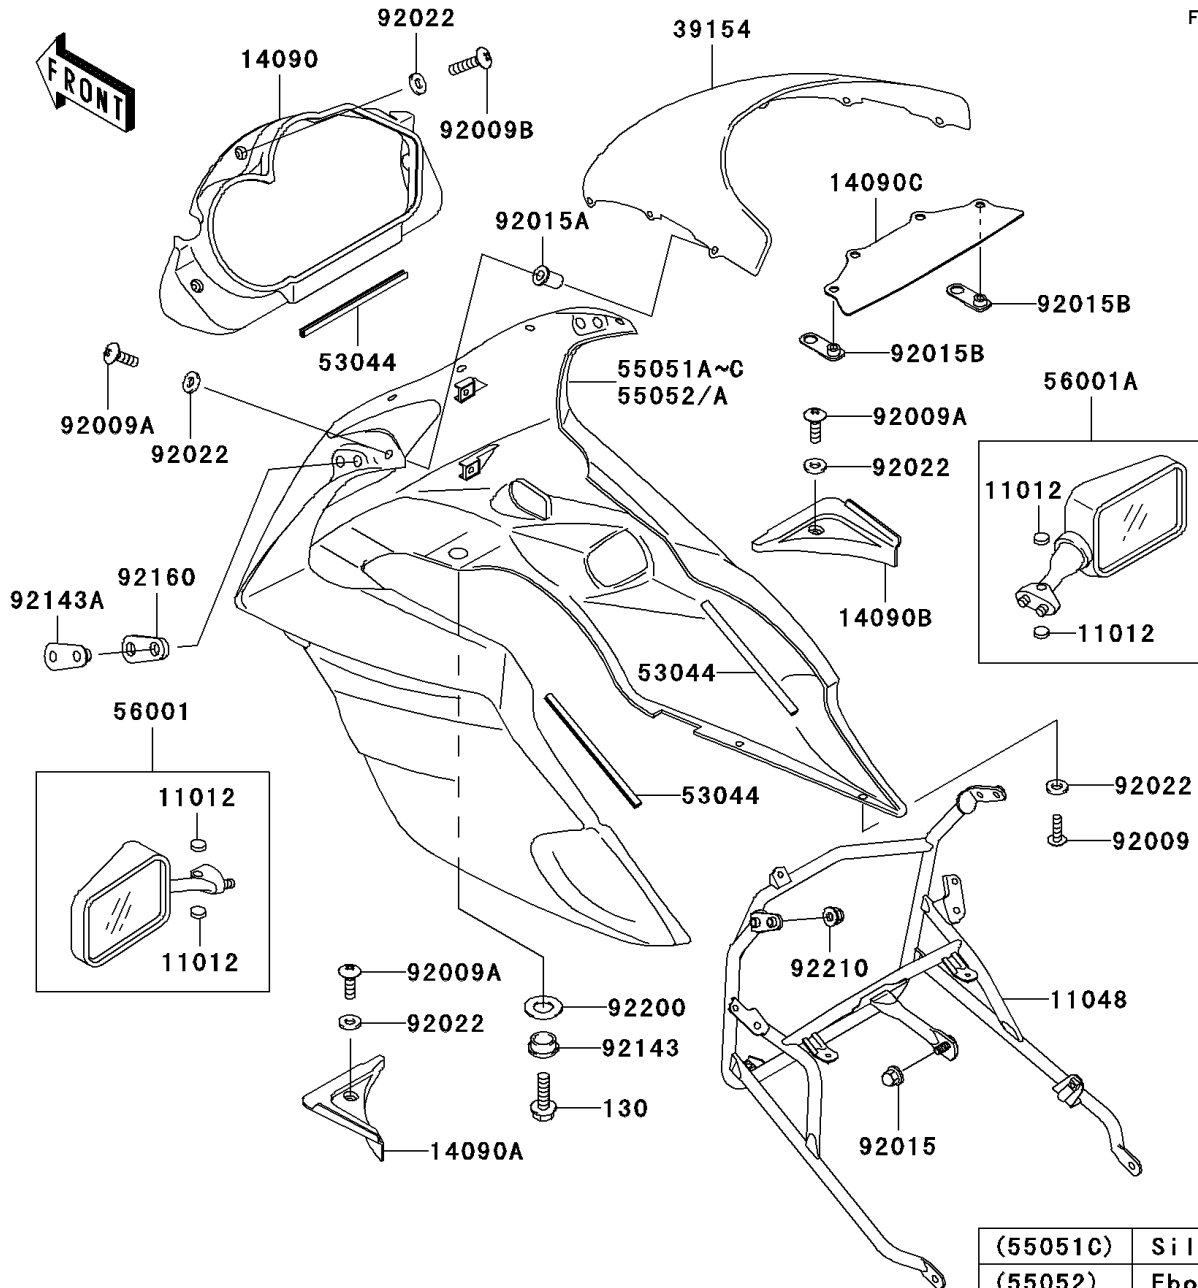

2004 Ninja® 500R PARTS DIAGRAM

Cowling

F2871

(55051C)	Silver
(55052)	Ebony
(55052A)	Blue

WD

WD

WD

2004 Ninja® 500R PARTS LIST

Cowling

ITEM NAME	PART NUMBER	QUANTITY
CAP,MIRROR (Ref # 11012)	11012-1818	4
BRACKET,UPP COWLING (Ref # 11048)	11048-1368	1
COVER,INNER COWLING,CNT (Ref # 14090)	14090-1397	1
COVER,INNER COWLING,LH (Ref # 14090A)	14090-1398	1
COVER,INNER COWLING,RH (Ref # 14090B)	14090-1399	1
COVER,WINDSHIELD (Ref # 14090C)	14090-1488	1
WINDSHIELD (Ref # 39154)	39154-1125	1
TRIM,L=157 (Ref # 53044)	53044-1276	3
COWLING-ASSY,UPP,G.SILVER (Ref # 55051C)	55051-5449-474	1
MIRROR-ASSY,LH,EBONY (Ref # 56001)	56001-1376-6C	1
MIRROR-ASSY,RH,EBONY (Ref # 56001A)	56001-1377-6C	1
SCREW,TAPPING,5X15 (Ref # 92009)	92009-1479	4
SCREW,5X16,BLACK (Ref # 92009A)	92009-1654	8
SCREW,5X22 (Ref # 92009B)	92009-1660	3
NUT,CAP,8MM,BLACK (Ref # 92015)	92015-1174	1
NUT,WELL,5MM (Ref # 92015A)	92015-1757	6
NUT (Ref # 92015B)	92015-1949	2
BOLT-FLANGED (Ref # 130)	130J0620	2
WASHER,NYLON,5.3X11.5X1.5 (Ref # 92022)	92022-1521	15
COLLAR,L=6.6 (Ref # 92143)	92143-1088	2
COLLAR (Ref # 92143A)	92143-1699	2
DAMPER,MIRROR (Ref # 92160)	92160-1089	2
WASHER,10.3X20X1 (Ref # 92200)	92200-1013	2
NUT,CAP,6MM (Ref # 92210)	92210-0003	4
COWLING-ASSY,UPP,M.N.BLUE (Ref # 55051B)	55051-5290-C6	1