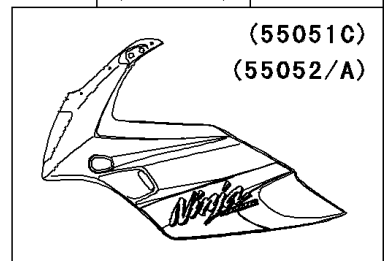

2004 Ninja® 500R PARTS DIAGRAM

Cowling

F2871

(55051C)	Silver
(55052)	Ebony
(55052A)	Blue

WD

WD

WD

2004 Ninja® 500R PARTS LIST