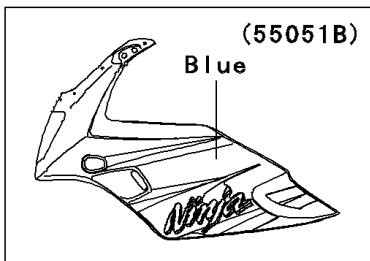

2004 Ninja® 500R PARTS DIAGRAM

Cowling

F2871

(55051C)	Silver
(55052)	Ebony
(55052A)	Blue

WD

WD

WD

2004 Ninja® 500R PARTS LIST