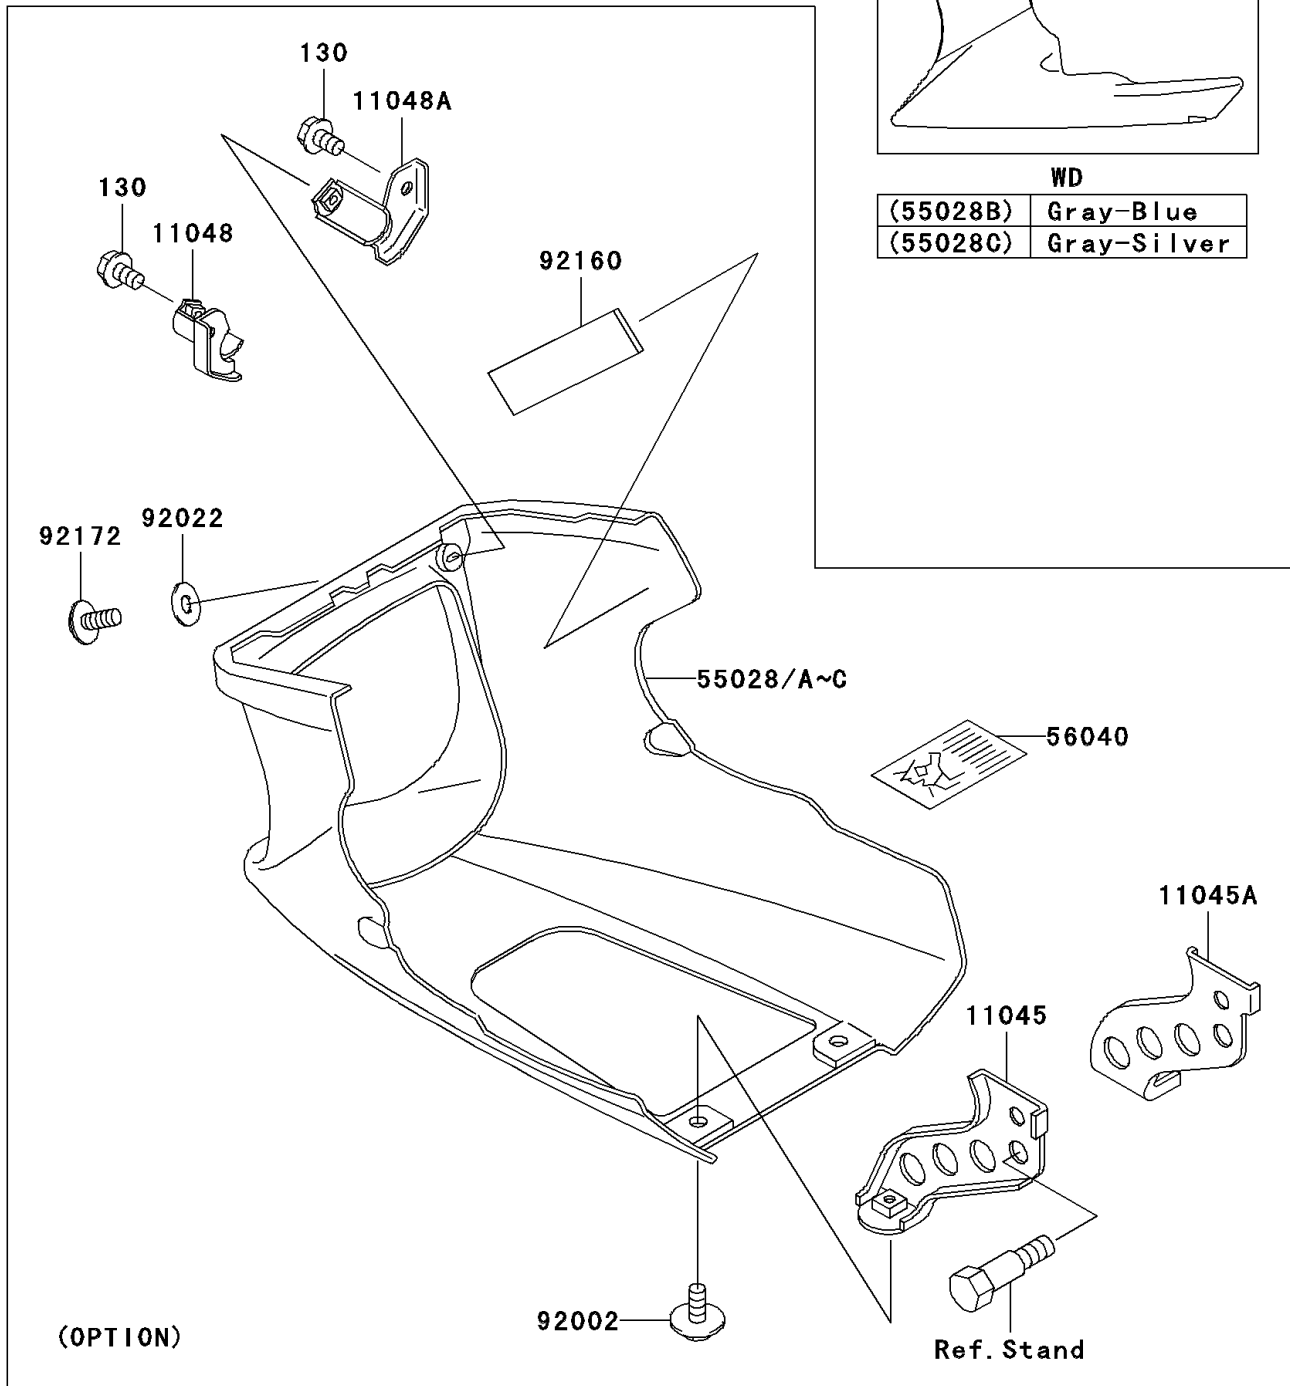

2004 Ninja® 500R PARTS DIAGRAM

Cowling Lower

F2872

2004 Ninja® 500R PARTS LIST

Cowling Lowers

ITEM NAME	PART NUMBER	QUANTITY
BRACKET,LOWER COWLING,RR,LH (Ref # 11045)	11045-1573	1
BRACKET,LOWER COWLING,RR,RH (Ref # 11045A)	11045-1574	1
BRACKET,LOWER COWLING,FR,LH (Ref # 11048)	11048-1685	1
BRACKET,LOWER COWLING,FR,RH (Ref # 11048A)	11048-1686	1
COWLING,LWR,EBONY (Ref # 55028A)	55028-1161-H8	1
BOLT-FLANGED,6X10 (Ref # 130)	130B0610	2
LABEL-WARNING,LOWER COWLING (Ref # 56040)	56040-1251	1
BOLT,6X16 (Ref # 92002)	92002-1188	2
WASHER,6.5X16X1.0 (Ref # 92022)	92022-1654	2
DAMPER (Ref # 92160)	92160-1323	1
SCREW,6X14 (Ref # 92172)	92172-0107	2
COWLING,LWR,P.C.GRAY (Ref # 55028B)	55028-1161-SL	1