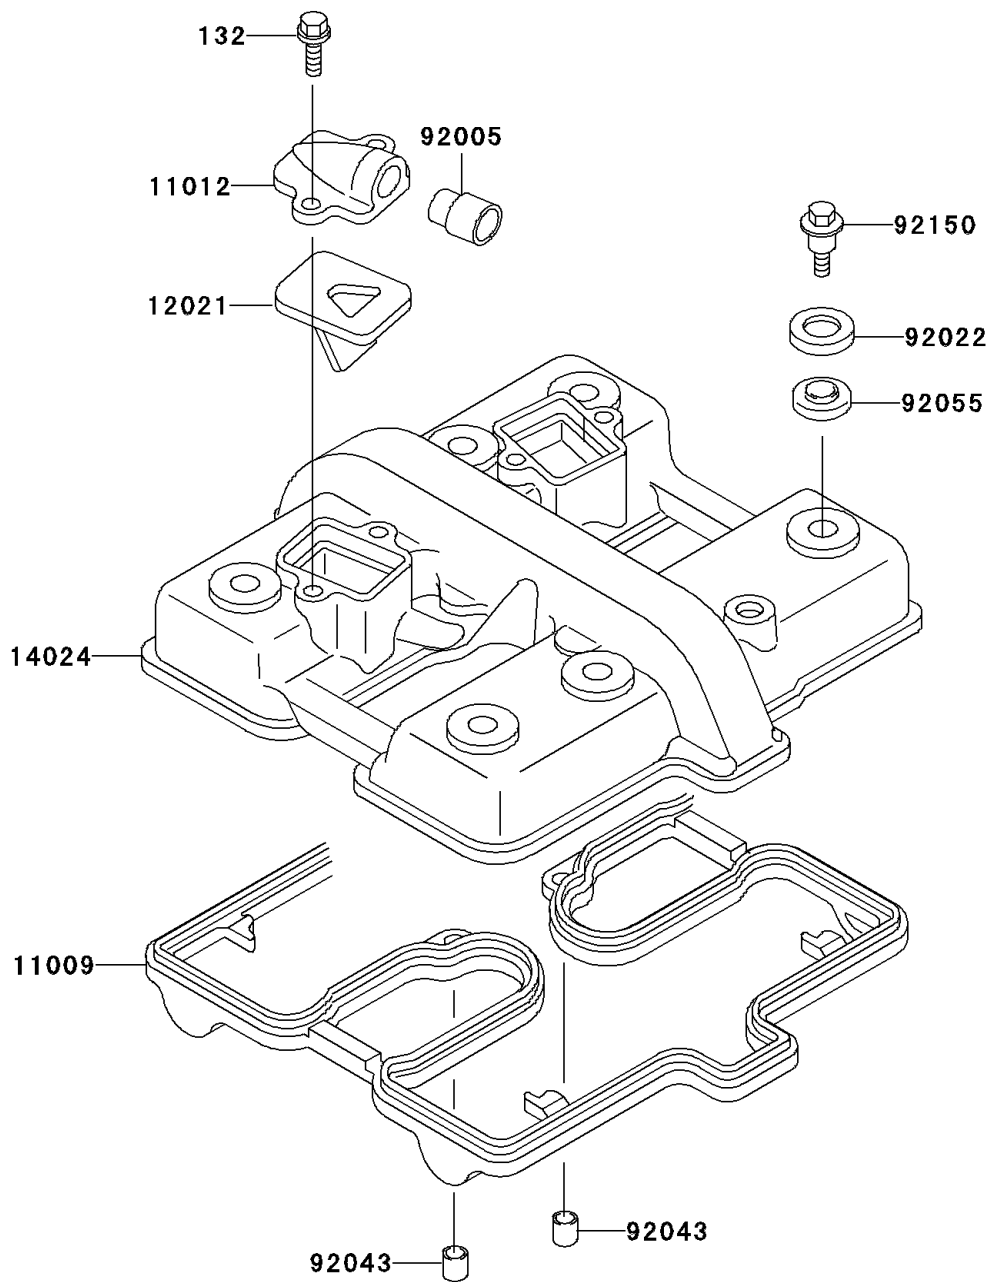

1999 Ninja® 500R PARTS DIAGRAM

Cylinder Head Cover

E1112

1999 Ninja® 500R PARTS LIST

Cylinder Head Cover

ITEM NAME	PART NUMBER	QUANTITY
BOLT-FLANGED-SMALL (Ref # 132)	132J0616	4
GASKET,CYLINDER HEAD COVER (Ref # 11009)	11009-1483	1
CAP,REED VALVE (Ref # 11012)	11012-1310	2
VALVE-ASSY-REED (Ref # 12021)	12021-1026	2
COVER,CYLINDER HEAD (Ref # 14024)	14024-1397	1
FITTING,REED VALVE (Ref # 92005)	92005-1006	2
WASHER,HEAD COVER BOLT (Ref # 92022)	92022-1487	6
PIN,DOWEL,8X10 (Ref # 92043)	92043-1302	2
RING-O,HEAD COVER BOLT (Ref # 92055)	92055-1225	6
BOLT,HEAD COVER (Ref # 92150)	92150-1447	6