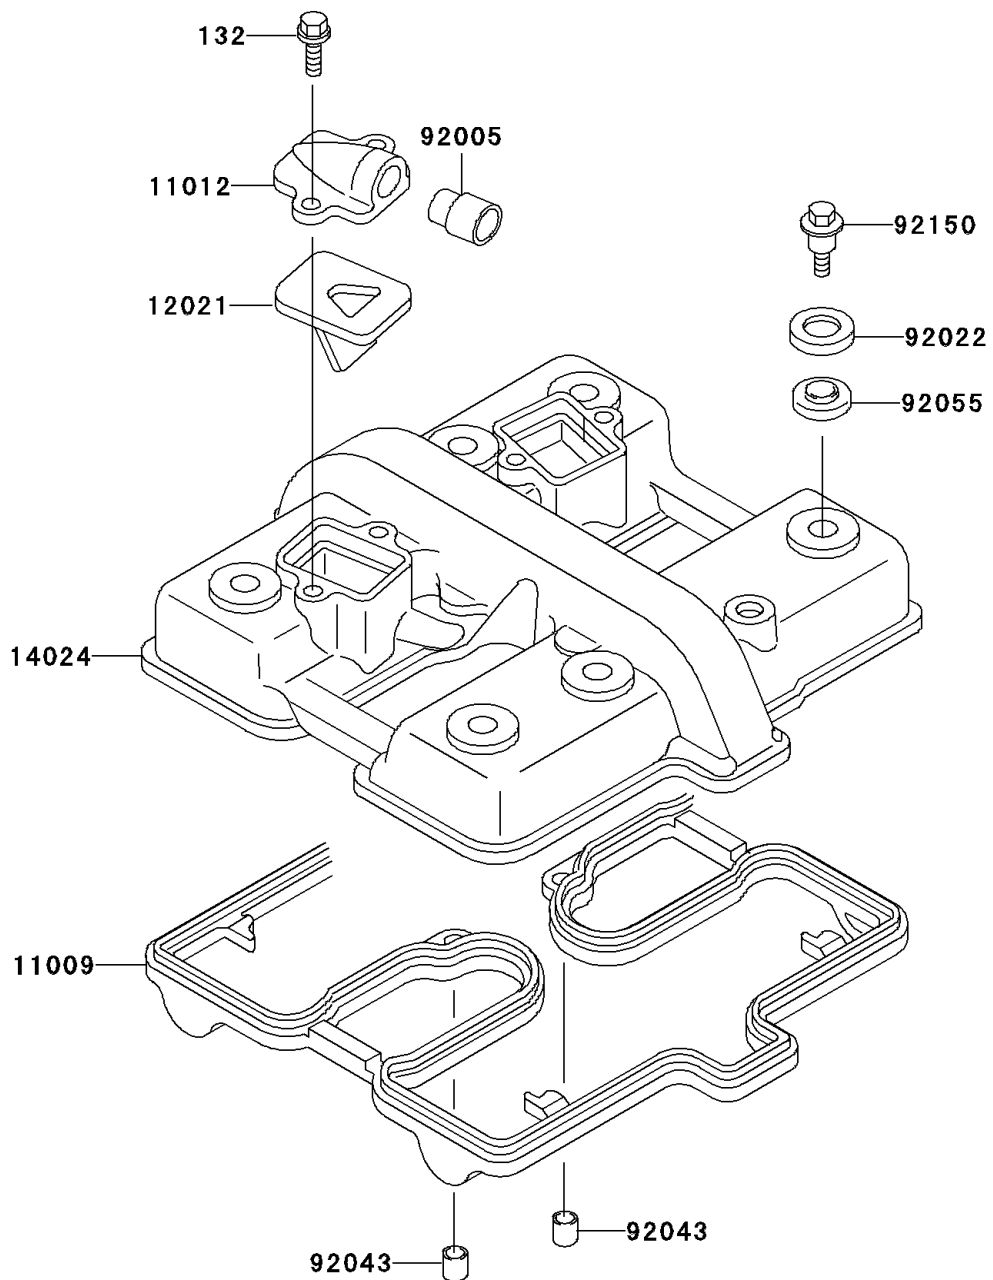

# 1999 Ninja® 500R PARTS DIAGRAM

Cylinder Head Cover

E1112

# 1999 Ninja® 500R PARTS LIST

## Cylinder Head Cover

ITEM NAME	PART NUMBER	QUANTITY
BOLT-FLANGED-SMALL (Ref # 132)	132J0616	4
GASKET,CYLINDER HEAD COVER (Ref # 11009)	11009-1483	1
CAP,REED VALVE (Ref # 11012)	11012-1310	2
VALVE-ASSY-REED (Ref # 12021)	12021-1026	2
COVER,CYLINDER HEAD (Ref # 14024)	14024-1397	1
FITTING,REED VALVE (Ref # 92005)	92005-1006	2
WASHER,HEAD COVER BOLT (Ref # 92022)	92022-1487	6
PIN,DOWEL,8X10 (Ref # 92043)	92043-1302	2
RING-O,HEAD COVER BOLT (Ref # 92055)	92055-1225	6
BOLT,HEAD COVER (Ref # 92150)	92150-1447	6