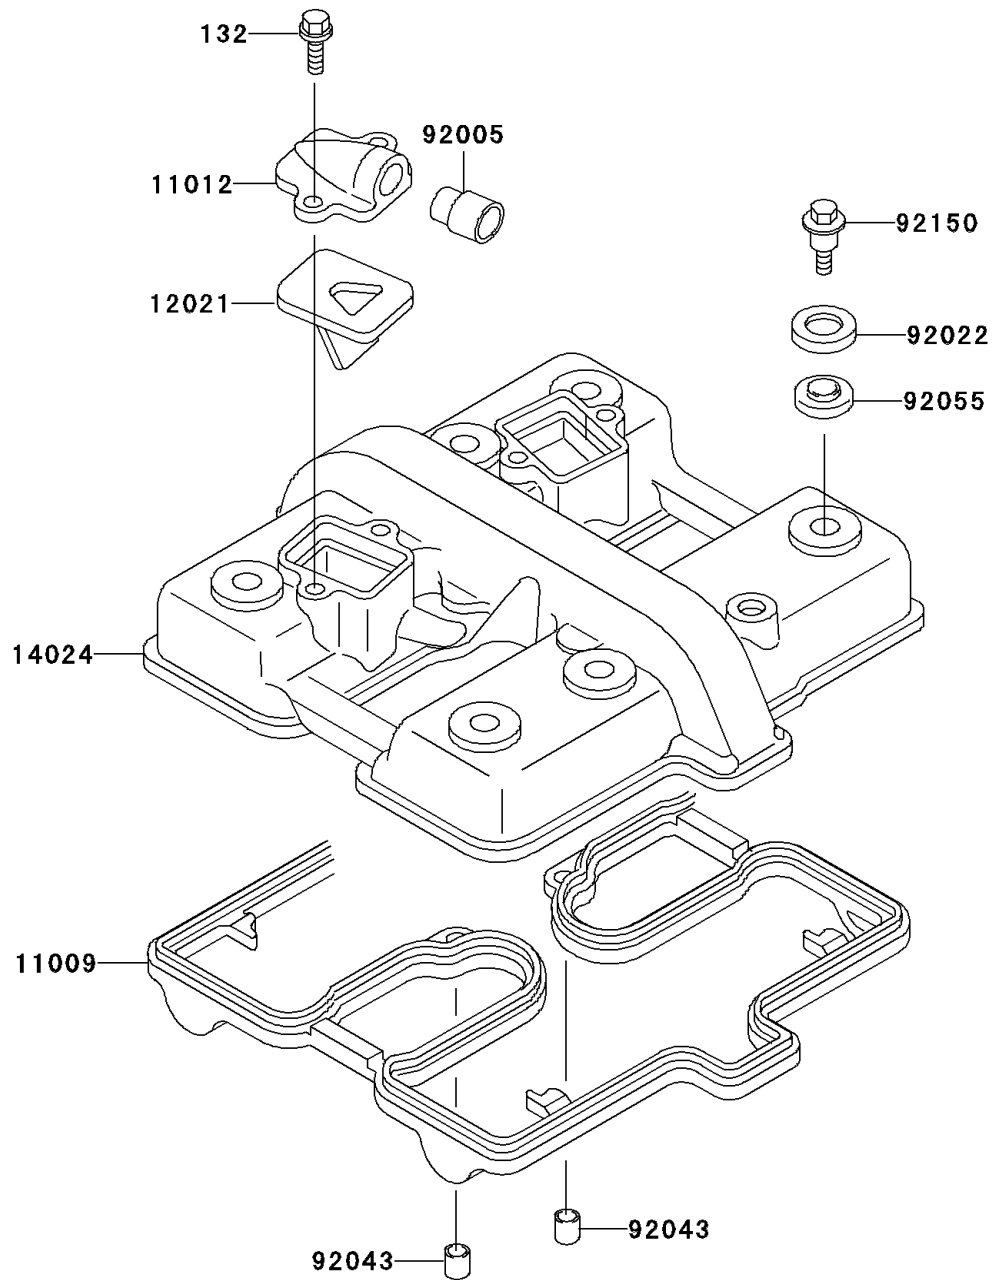

2000 Ninja® 500R PARTS DIAGRAM

Cylinder Head Cover

E1112

2000 Ninja® 500R PARTS LIST

Cylinder Head Cover

ITEM NAME	PART NUMBER	QUANTITY
BOLT-FLANGED-SMALL (Ref # 132)	132J0616	4
GASKET,CYLINDER HEAD COVER (Ref # 11009)	11009-1483	1
CAP,REED VALVE (Ref # 11012)	11012-1310	2
VALVE-ASSY-REED (Ref # 12021)	12021-1026	2
COVER,CYLINDER HEAD (Ref # 14024)	14024-1397	1
FITTING,REED VALVE (Ref # 92005)	92005-1006	2
WASHER,HEAD COVER BOLT (Ref # 92022)	92022-1487	6
PIN,DOWEL,8X10 (Ref # 92043)	92043-1302	2
RING-O,HEAD COVER BOLT (Ref # 92055)	92055-1225	6
BOLT,HEAD COVER (Ref # 92150)	92150-1447	6