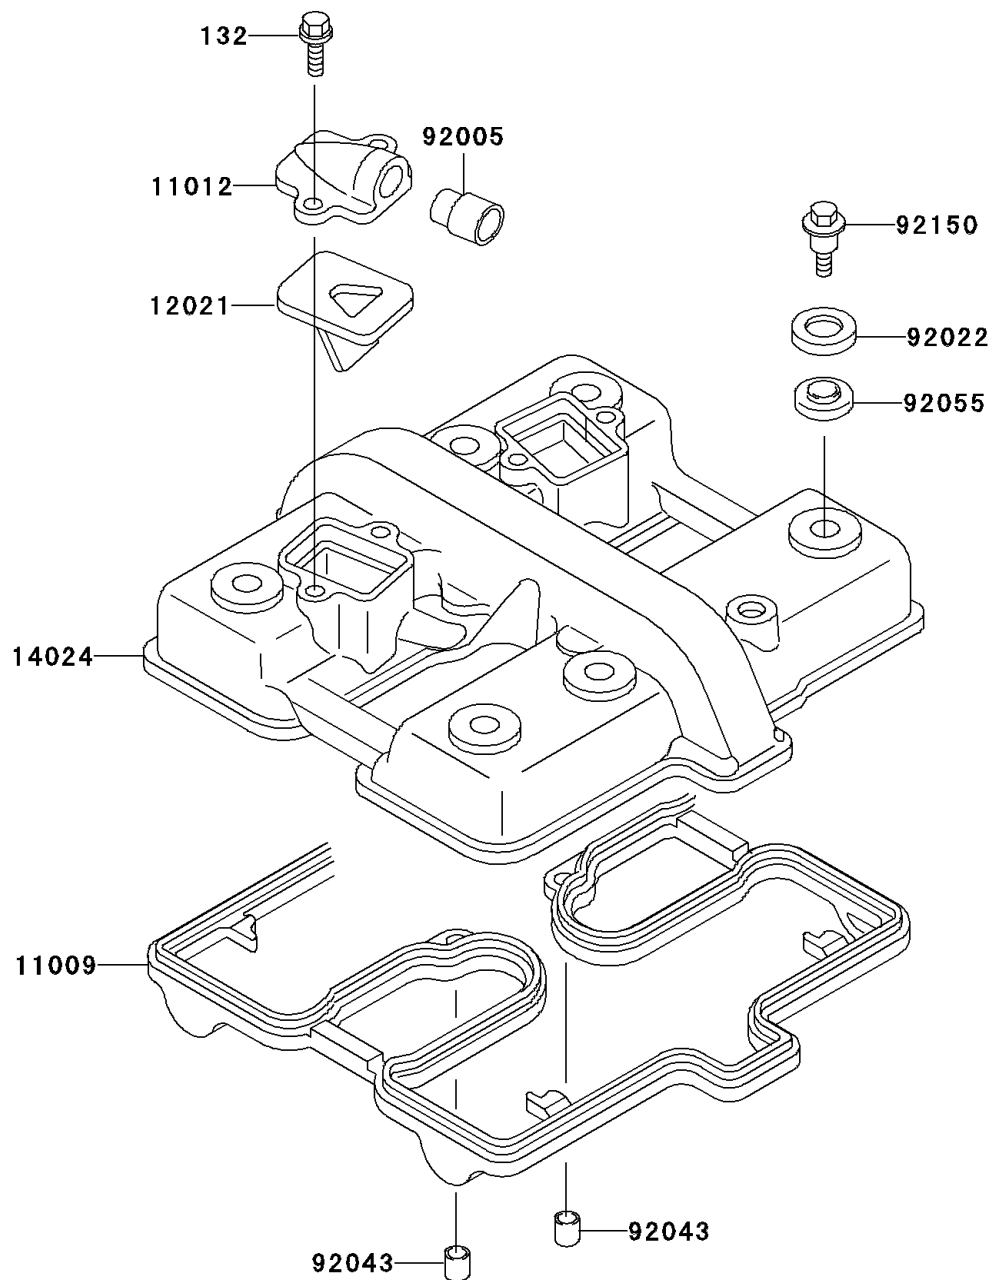

2001 Ninja® 500R PARTS DIAGRAM

Cylinder Head Cover

E1112

2001 Ninja® 500R PARTS LIST

Cylinder Head Cover

ITEM NAME	PART NUMBER	QUANTITY
BOLT-FLANGED-SMALL (Ref # 132)	132J0616	4
GASKET,CYLINDER HEAD COVER (Ref # 11009)	11009-1483	1
CAP,REED VALVE (Ref # 11012)	11012-1310	2
VALVE-ASSY-REED (Ref # 12021)	12021-1026	2
COVER,CYLINDER HEAD (Ref # 14024)	14024-1397	1
FITTING,REED VALVE (Ref # 92005)	92005-1006	2
WASHER,HEAD COVER BOLT (Ref # 92022)	92022-1487	6
PIN,DOWEL,8X10 (Ref # 92043)	92043-1302	2
RING-O,HEAD COVER BOLT (Ref # 92055)	92055-1225	6
BOLT,HEAD COVER (Ref # 92150)	92150-1447	6