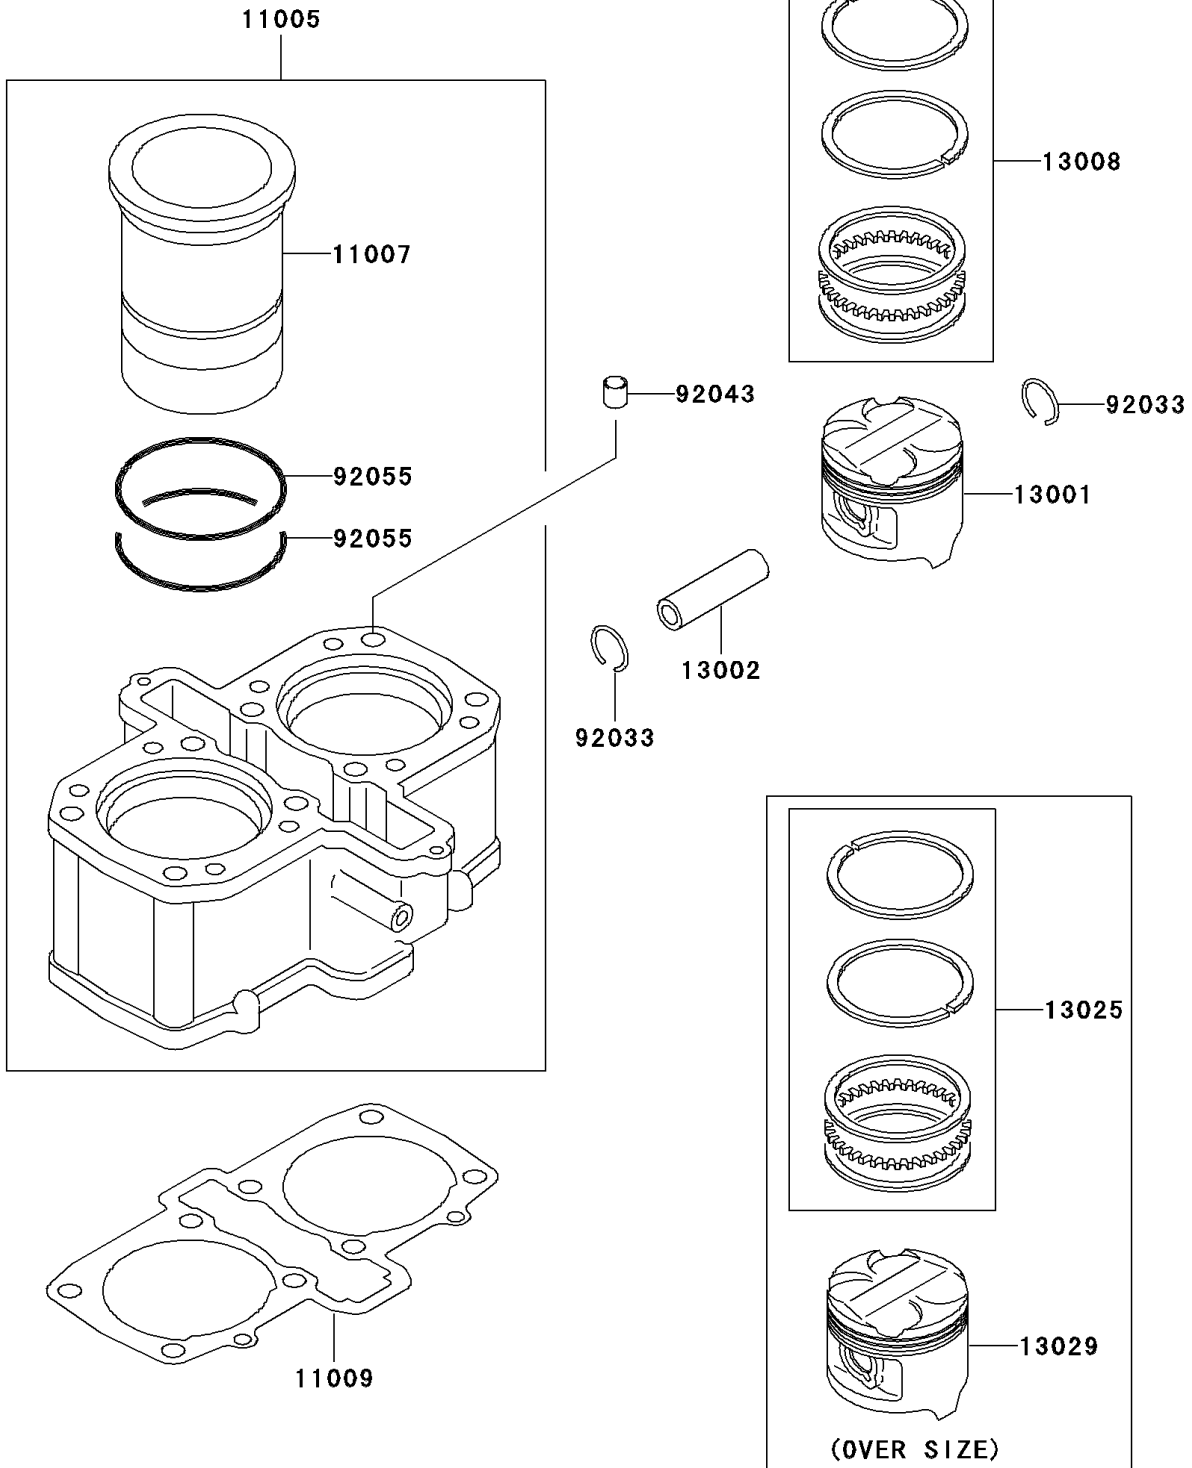

# 1999 Ninja® 500R PARTS DIAGRAM

Cylinder/Piston(s)

E1120

## 1999 Ninja® 500R PARTS LIST

Cylinder/Piston(s)

ITEM NAME	PART NUMBER	QUANTITY
CYLINDER-ENGINE (Ref # 11005)	11005-1517	1
LINER-CYLINDER (Ref # 11007)	11007-1096	2
GASKET,CYLINDER BASE (Ref # 11009)	11009-1640	1
PISTON-ENGINE,STD (Ref # 13001)	13001-1251	2
PIN-PISTON (Ref # 13002)	13002-1058	2
RING-SET-PISTON,STD (Ref # 13008)	13008-1084	2
RING-SET-PISTON L,O/S 0.50 (Ref # 13025)	13025-1084	AR
PISTON-ENGINE L,O/S 0.50 (Ref # 13029)	13029-1160	AR
RING-SNAP,20.5X1.2 (Ref # 92033)	92033-1099	4
PIN,11.5X14X14 (Ref # 92043)	92043-1279	2
RING-O (Ref # 92055)	92055-1247	4