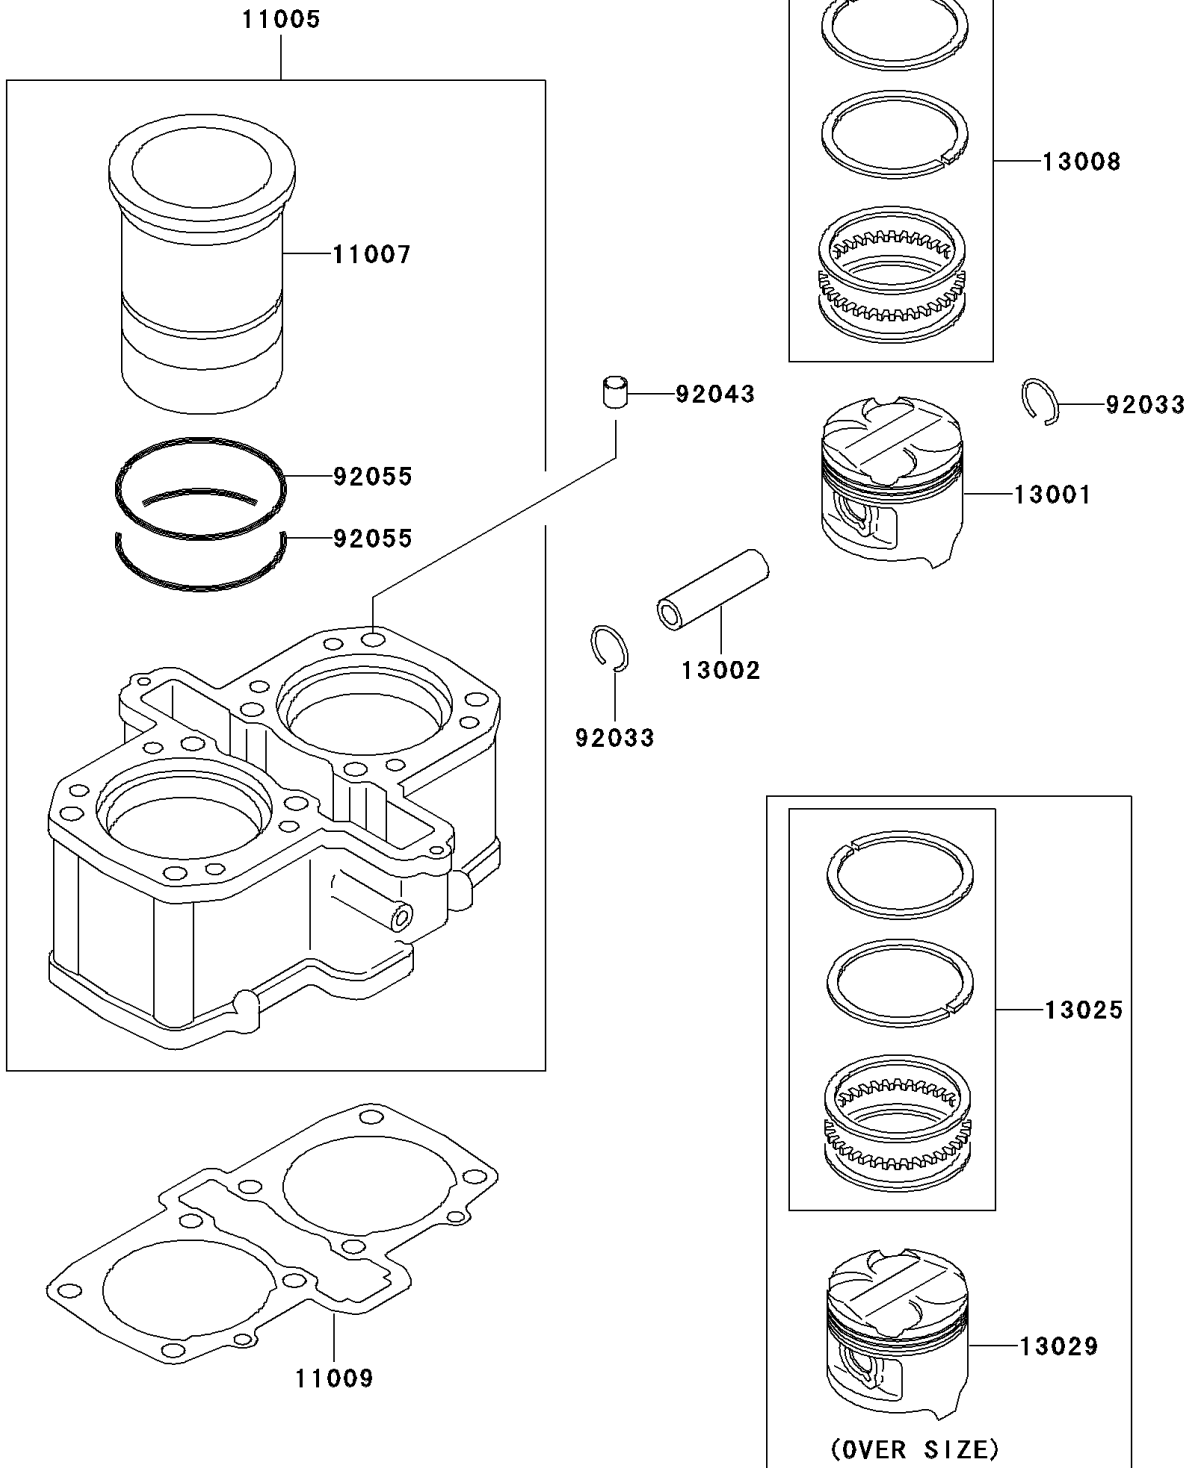

2000 Ninja® 500R PARTS DIAGRAM

Cylinder/Piston(s)

E1120

2000 Ninja® 500R PARTS LIST

Cylinder/Piston(s)

ITEM NAME	PART NUMBER	QUANTITY
CYLINDER-ENGINE (Ref # 11005)	11005-1517	1
LINER-CYLINDER (Ref # 11007)	11007-1096	2
GASKET,CYLINDER BASE (Ref # 11009)	11009-1640	1
PISTON-ENGINE,STD (Ref # 13001)	13001-1251	2
PIN-PISTON (Ref # 13002)	13002-1058	2
RING-SET-PISTON,STD (Ref # 13008)	13008-1084	2
RING-SET-PISTON L,O/S 0.50 (Ref # 13025)	13025-1084	AR
PISTON-ENGINE L,O/S 0.50 (Ref # 13029)	13029-1160	AR
RING-SNAP,20.5X1.2 (Ref # 92033)	92033-1099	4
PIN,11.5X14X14 (Ref # 92043)	92043-1279	2
RING-O (Ref # 92055)	92055-1247	4