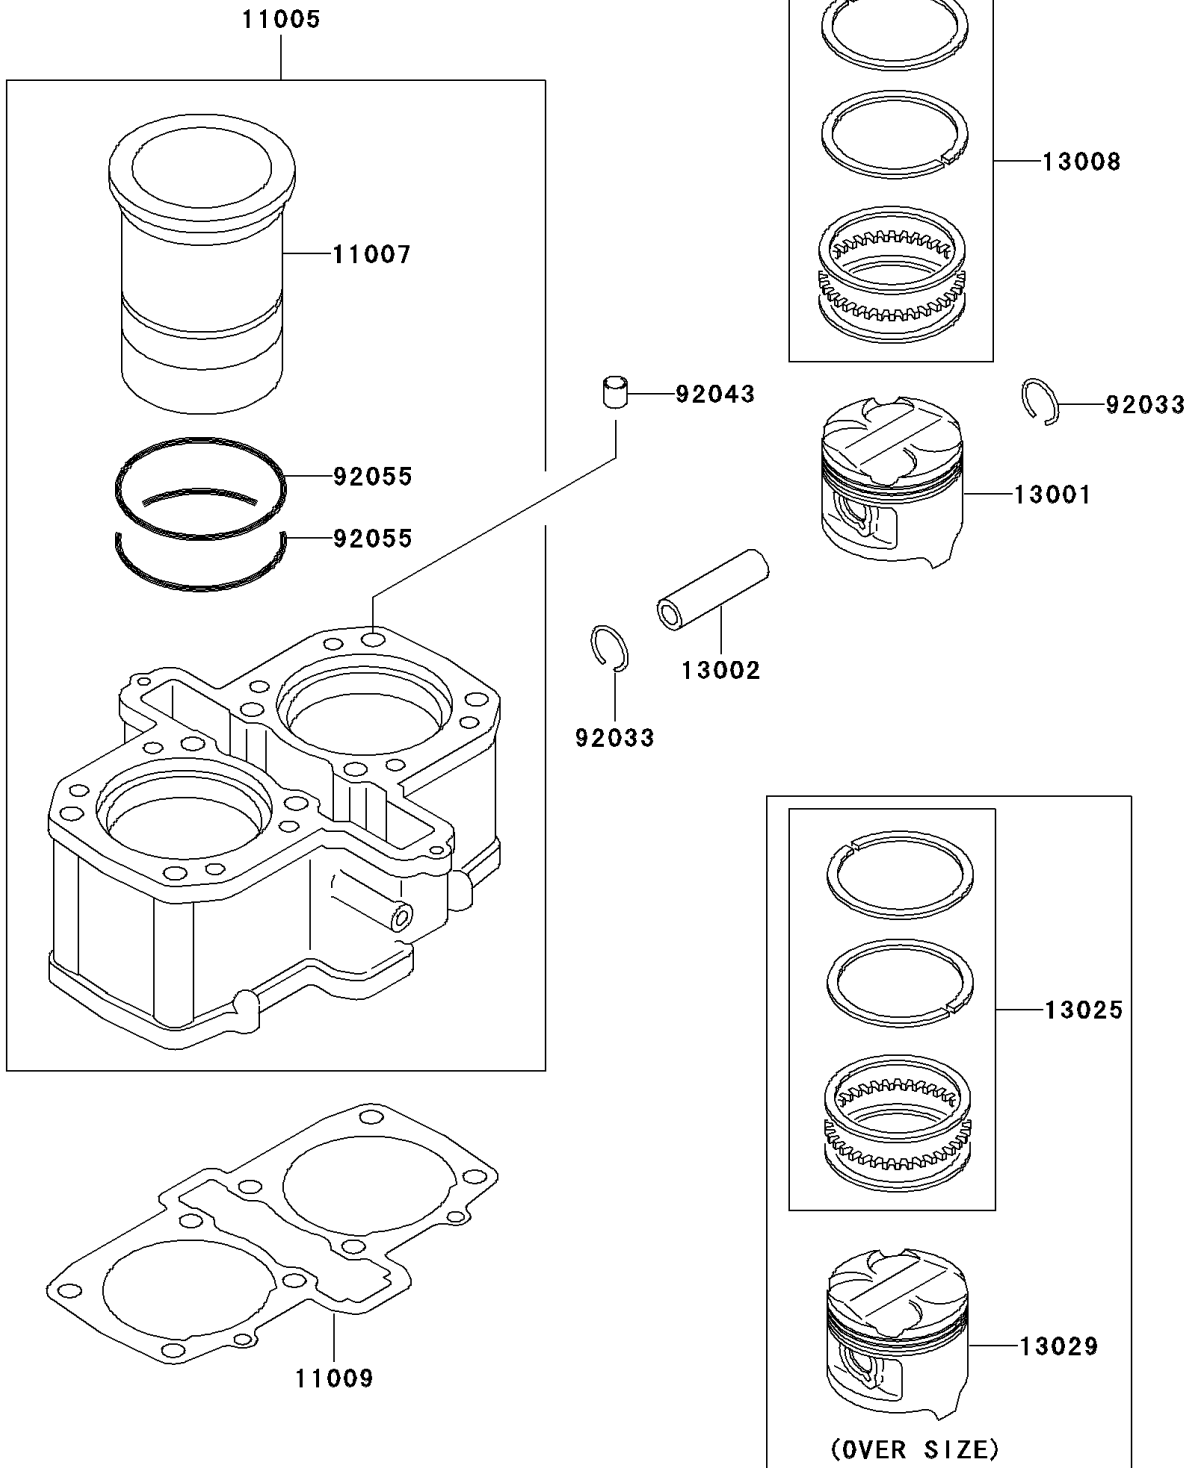

2002 Ninja® 500R PARTS DIAGRAM

Cylinder/Piston(s)

E1120

2002 Ninja® 500R PARTS LIST

Cylinder/Piston(s)

ITEM NAME	PART NUMBER	QUANTITY
CYLINDER-ENGINE (Ref # 11005)	11005-1517	1
LINER-CYLINDER (Ref # 11007)	11007-1096	2
GASKET,CYLINDER BASE (Ref # 11009)	11009-1640	1
PISTON-ENGINE,STD (Ref # 13001)	13001-1251	2
PIN-PISTON (Ref # 13002)	13002-1058	2
RING-SET-PISTON,STD (Ref # 13008)	13008-1084	2
RING-SET-PISTON L,O/S 0.50 (Ref # 13025)	13025-1084	AR
PISTON-ENGINE L,O/S 0.50 (Ref # 13029)	13029-1160	AR
RING-SNAP,20.5X1.2 (Ref # 92033)	92033-1099	4
PIN,11.5X14X14 (Ref # 92043)	92043-1279	2
RING-O (Ref # 92055)	92055-1247	4