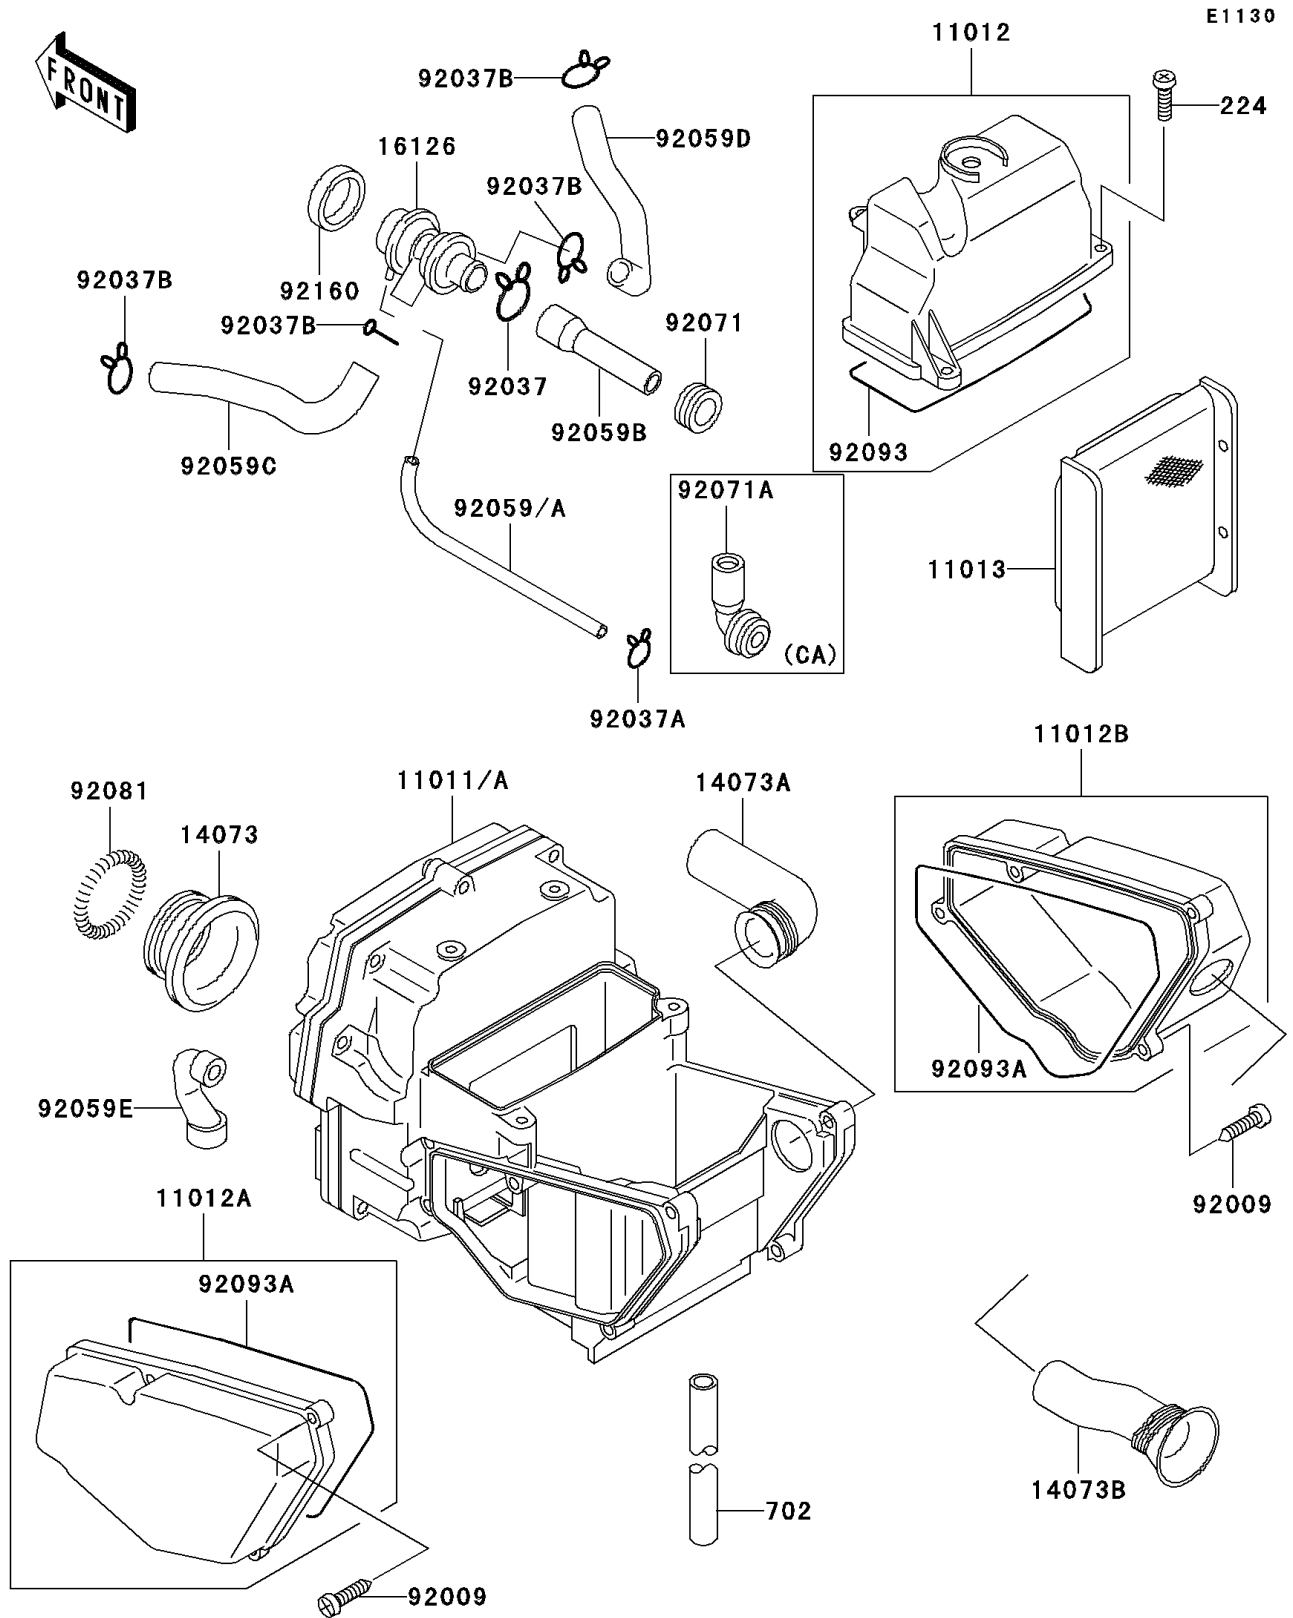

# 2000 Ninja® 500R PARTS DIAGRAM

Air Cleaner

## 2000 Ninja® 500R PARTS LIST

### Air Cleaner

ITEM NAME	PART NUMBER	QUANTITY
SCREW-PAN-WP-CROS (Ref # 224)	224B0620	4
TUBE-RUBBER,5X350 (Ref # 702)	702A05350	1
CAP,AIR FILTER CASE,UPP (Ref # 11012)	11012-1571	1
CAP,AIR FILTER,LH (Ref # 11012A)	11012-1608	1
CAP,AIR FILTER,RH (Ref # 11012B)	11012-1609	1
ELEMENT-AIR FILTER (Ref # 11013)	11013-1252	1
DUCT,CARBURATOR (Ref # 14073)	14073-1292	2
DUCT,INTAKE (Ref # 14073A)	14073-1293	1
DUCT (Ref # 14073B)	14073-1295	1
VALVE,AIR SWITCH (Ref # 16126)	16126-1005	1
SCREW,TAPPING,5X30 (Ref # 92009)	92009-1488	12
CLAMP,TUBE (Ref # 92037)	92037-1076	1
CLAMP (Ref # 92037A)	92037-1712	1
CLAMP,TUBE (Ref # 92037B)	92037-213	4
TUBE,AIR FILTER-ACV (Ref # 92059B)	92059-1770	1
TUBE,AIR SWITCH,LH (Ref # 92059C)	92059-1771	1
TUBE,AIR SWITCH,RH (Ref # 92059D)	92059-1772	1
TUBE,BREATHER (Ref # 92059E)	92059-1773	1
GROMMET,AIR FILTER (Ref # 92071)	92071-1028	1
SPRING,COIL,BLACK (Ref # 92081)	92081-1457	2
SEAL,AIR FILTER CAP (Ref # 92093)	92093-1233	1
SEAL,AIR FILTER (Ref # 92093A)	92093-1234	2
DAMPER,VALVE (Ref # 92160)	92160-1454	1
CASE-AIR FILTER (Ref # 11011)	11011-1268	1
CASE-AIR FILTER (Ref # 11011A)	11011-1269	1
TUBE,4X9X290 (Ref # 92059)	92059-1043	1
TUBE,4X9X110 (Ref # 92059A)	92059-1131	1
GROMMET,AIR FILTER (Ref # 92071A)	92071-1114	1