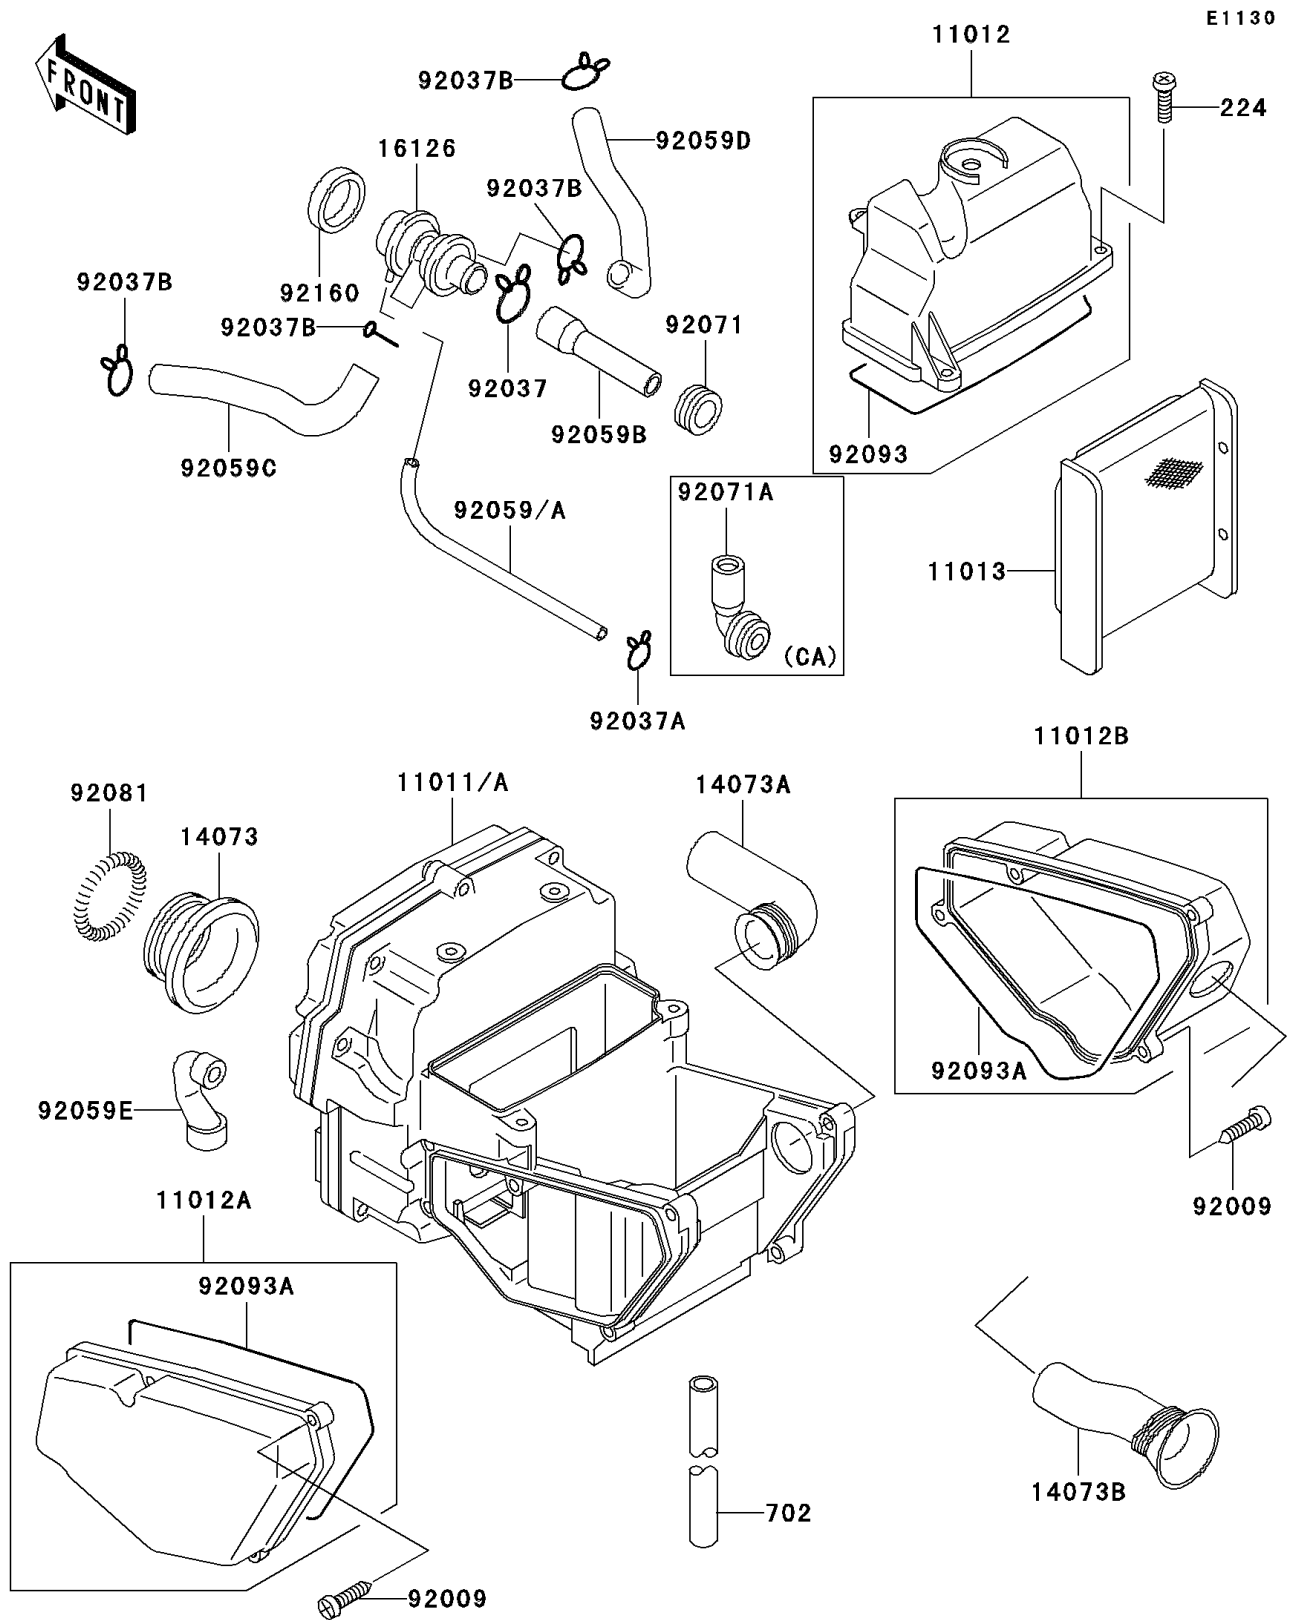

# 2001 Ninja® 500R PARTS DIAGRAM

Air Cleaner

## 2001 Ninja® 500R PARTS LIST

### Air Cleaner

ITEM NAME	PART NUMBER	QUANTITY
SCREW-PAN-WP-CROS (Ref # 224)	224B0620	4
TUBE-RUBBER,5X350 (Ref # 702)	702A05350	1
CAP,AIR FILTER CASE,UPP (Ref # 11012)	11012-1571	1
CAP,AIR FILTER,LH (Ref # 11012A)	11012-1608	1
CAP,AIR FILTER,RH (Ref # 11012B)	11012-1609	1
ELEMENT-AIR FILTER (Ref # 11013)	11013-1252	1
DUCT,CARBURATOR (Ref # 14073)	14073-1292	2
DUCT,INTAKE (Ref # 14073A)	14073-1293	1
DUCT (Ref # 14073B)	14073-1295	1
VALVE,AIR SWITCH (Ref # 16126)	16126-1005	1
SCREW,TAPPING,5X30 (Ref # 92009)	92009-1488	12
CLAMP,TUBE (Ref # 92037)	92037-1076	1
CLAMP (Ref # 92037A)	92037-1712	1
CLAMP,TUBE (Ref # 92037B)	92037-213	4
TUBE,AIR FILTER-ACV (Ref # 92059B)	92059-1770	1
TUBE,AIR SWITCH,LH (Ref # 92059C)	92059-1771	1
TUBE,AIR SWITCH,RH (Ref # 92059D)	92059-1772	1
TUBE,BREATHER (Ref # 92059E)	92059-1773	1
GROMMET,AIR FILTER (Ref # 92071)	92071-1028	1
SPRING,COIL,BLACK (Ref # 92081)	92081-1457	2
SEAL,AIR FILTER CAP (Ref # 92093)	92093-1233	1
SEAL,AIR FILTER (Ref # 92093A)	92093-1234	2
DAMPER,VALVE (Ref # 92160)	92160-1454	1
CASE-AIR FILTER (Ref # 11011)	11011-1268	1
CASE-AIR FILTER (Ref # 11011A)	11011-1269	1
TUBE,4X9X290 (Ref # 92059)	92059-1043	1
TUBE,4X9X110 (Ref # 92059A)	92059-1131	1
GROMMET,AIR FILTER (Ref # 92071A)	92071-1114	1