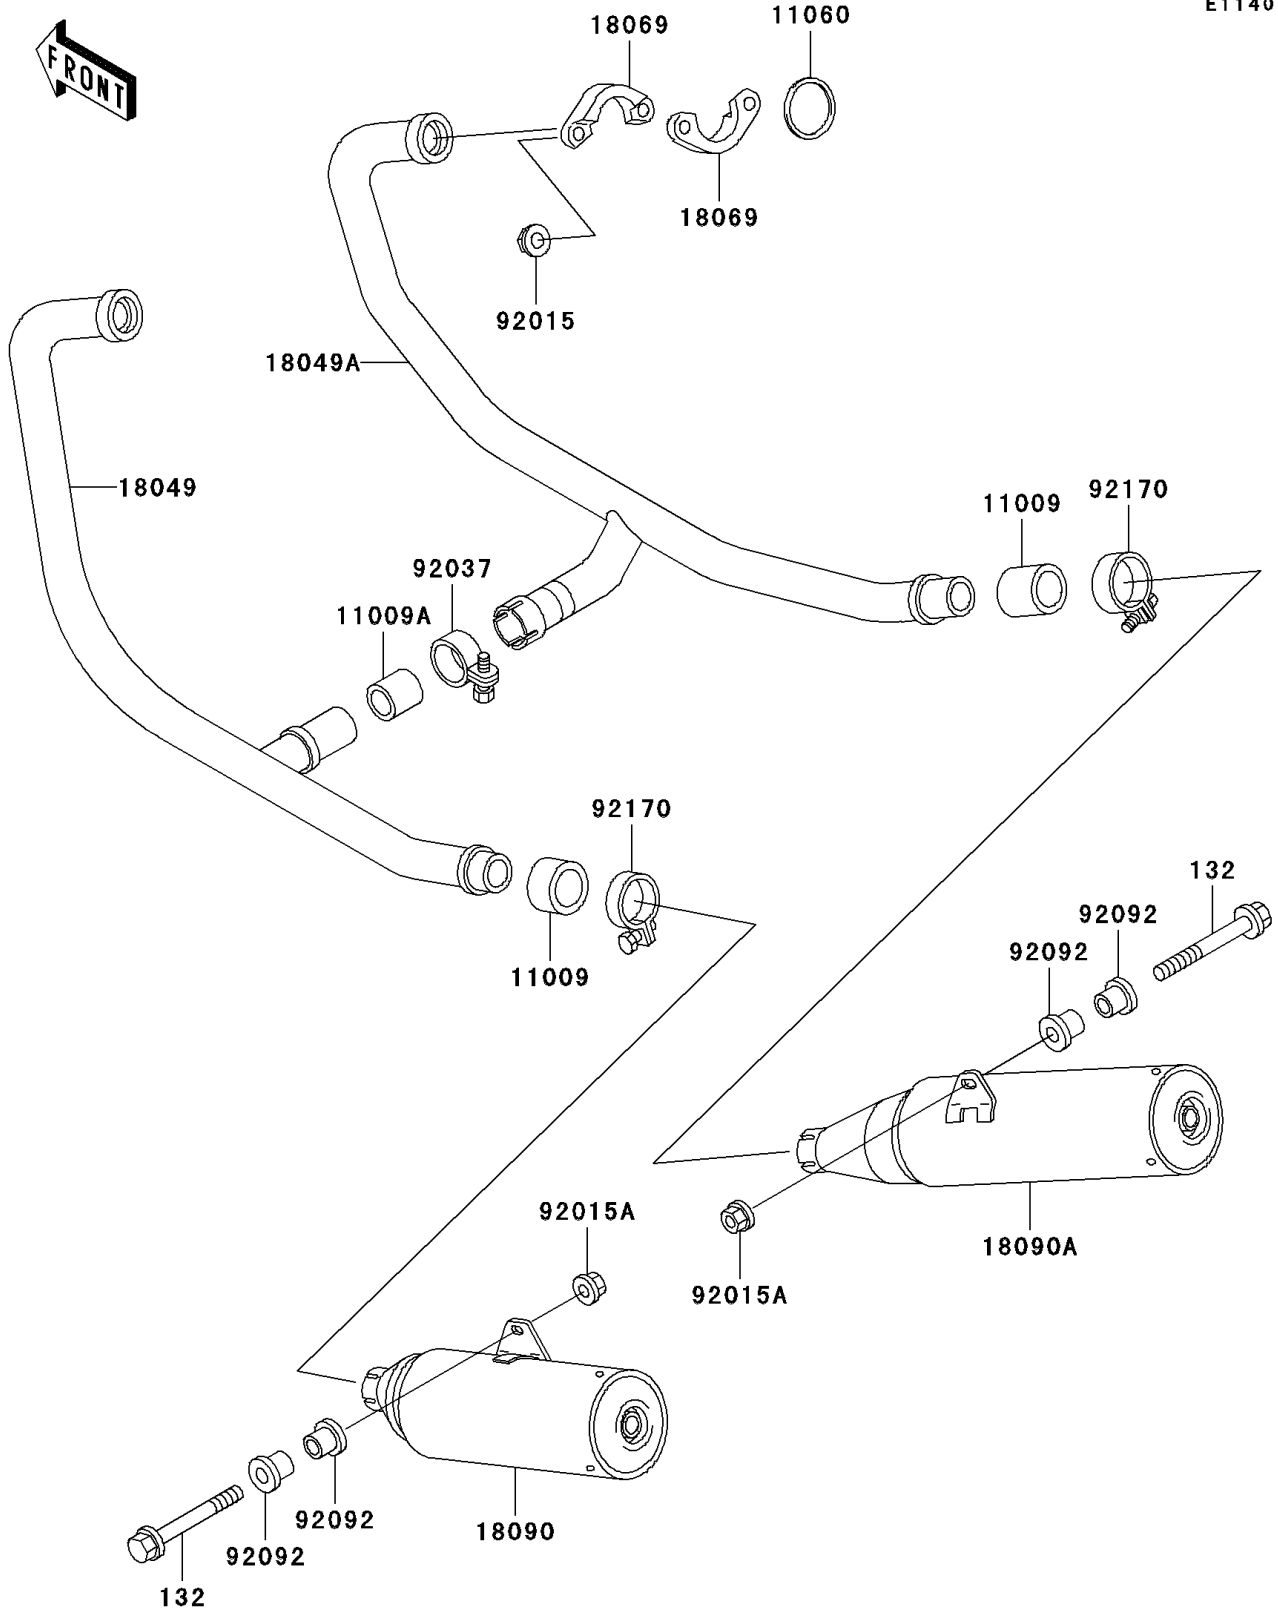

2000 Ninja® 500R PARTS DIAGRAM

Muffler(s)

E1140

2000 Ninja® 500R PARTS LIST

Muffler(s)

ITEM NAME	PART NUMBER	QUANTITY
BOLT-FLANGED-SMALL (Ref # 132)	132J1065	2
GASKET,EXHAUST PIPE CONNECTING (Ref # 11009)	11009-1667	2
GASKET,MUFFLER CONNECTING (Ref # 11009A)	11009-1865	1
GASKET,EXHAUST PIPE HOLDER (Ref # 11060)	11060-1764	2
PIPE-EXHAUST,LH (Ref # 18049)	18049-1402	1
PIPE-EXHAUST,RH (Ref # 18049A)	18049-1403	1
HOLDER-EXHAUST PIPE (Ref # 18069)	18069-1122	4
BODY-COMP-MUFFLER,LH (Ref # 18090)	18090-1331	1
BODY-COMP-MUFFLER,RH (Ref # 18090A)	18090-1332	1
NUT,CAP,8MM,BLACK (Ref # 92015)	92015-1174	4
NUT,FLANGED,10MM (Ref # 92015A)	92015-1387	2
CLAMP,39.5MM (Ref # 92037)	92037-1792	1
BUSHING-RUBBER,MUFFLER FITTING (Ref # 92092)	92092-010	4
CLAMP (Ref # 92170)	92170-1469	2