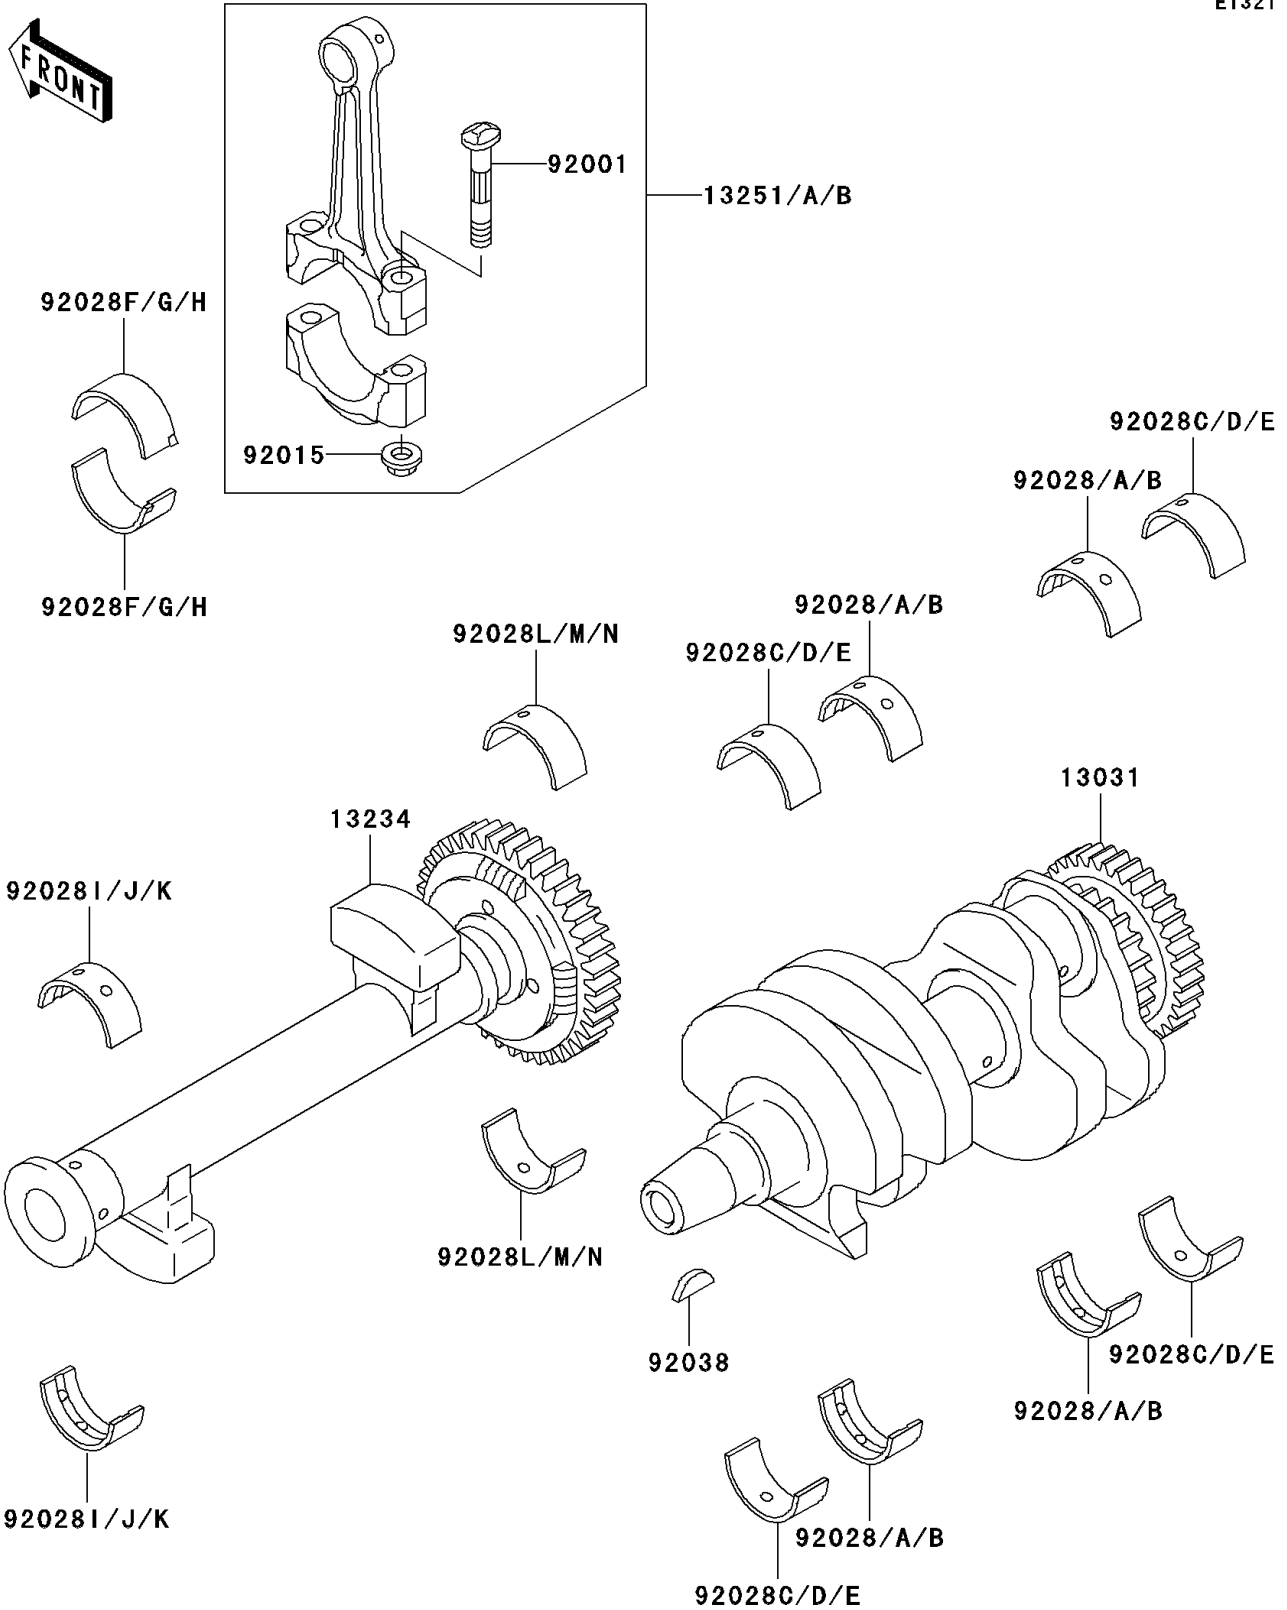

2000 Ninja® 500R PARTS DIAGRAM

Crankshaft

E1321

2000 Ninja® 500R PARTS LIST

Crankshaft

ITEM NAME	PART NUMBER	QUANTITY
CRANKSHAFT-COMP (Ref # 13031)	13031-1303	1
SHAFT-COMP,BALANCER (Ref # 13234)	13234-1071	1
ROD-ASSY-CONNECTING,H (Ref # 13251)	13251-1067-HH	2
ROD-ASSY-CONNECTING,I (Ref # 13251A)	13251-1067-II	2
ROD-ASSY-CONNECTING,J (Ref # 13251B)	13251-1067-JJ	2
BOLT,CONNECTING ROD,8MM (Ref # 92001)	92001-1887	4
NUT,FLANGED,8MM (Ref # 92015)	92015-1311	4
BUSHING,CRANKSHAFT,BLUE (Ref # 92028)	92028-1100	4
BUSHING,CRANKSHAFT,BLACK (Ref # 92028A)	92028-1101	AR
BUSHING,CRANKSHAFT,BROWN (Ref # 92028B)	92028-1102	AR
BUSHING,CRANKSHAFT,BLUE (Ref # 92028C)	92028-1272	4
BUSHING,CRANKSHAFT,BLACK (Ref # 92028D)	92028-1273	AR
BUSHING,CRANKSHAFT,BROWN (Ref # 92028E)	92028-1274	AR
BUSHING,CONNECTING ROD,BLUE (Ref # 92028F)	92028-1348	4
BUSHING,CONNECTING ROD,BLACK (Ref # 92028G)	92028-1349	AR
BUSHING,CONNECTING ROD,BROWN (Ref # 92028H)	92028-1350	AR
BUSHING,BALANCER,LH,BLUE (Ref # 92028I)	92028-1495	2
BUSHING,BALANCER,LH,BLACK (Ref # 92028J)	92028-1496	AR
BUSHING,BALANCER,LH,BROWN (Ref # 92028K)	92028-1497	AR
BUSHING,BALANCER,RH,BLUE (Ref # 92028L)	92028-1690	2
BUSHING,BALANCER,RH,BLACK (Ref # 92028M)	92028-1691	AR
BUSHING,BALANCER,RH,BROWN (Ref # 92028N)	92028-1692	AR
KEY,WOODRUFF (Ref # 92038)	92038-001	1