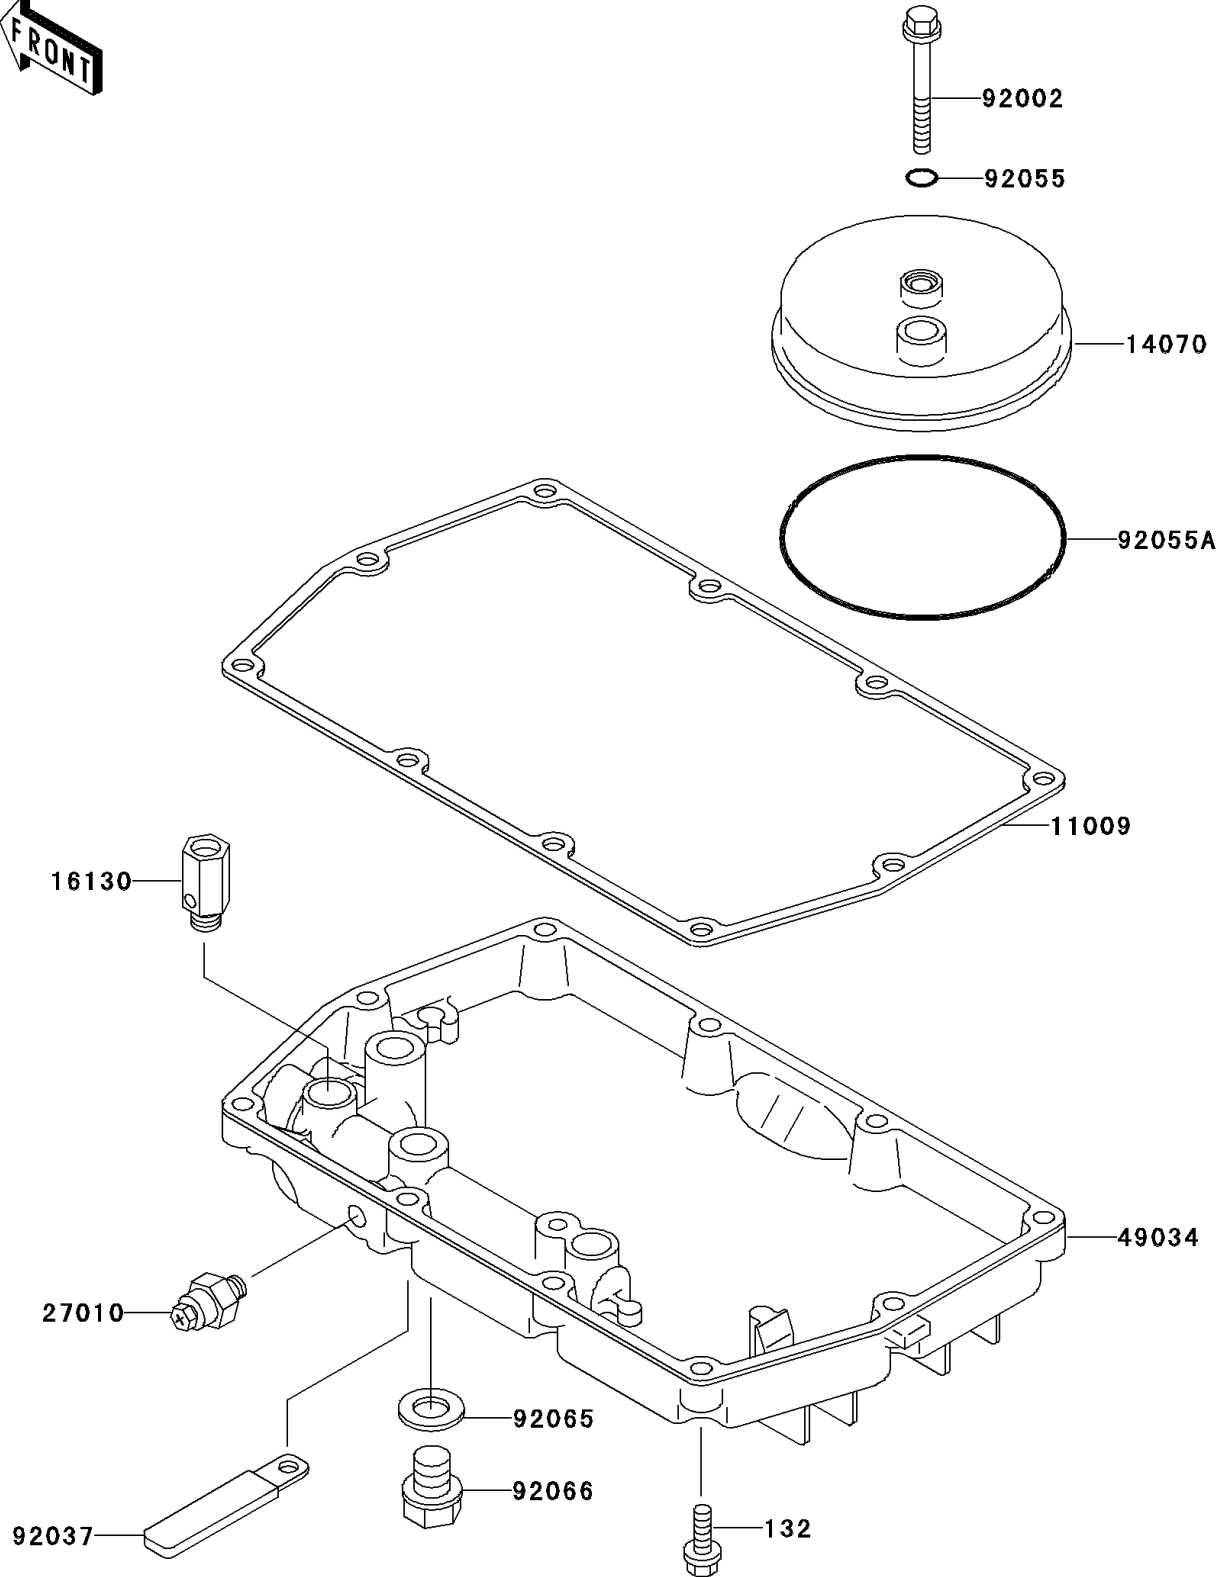

# 2001 Ninja® 500R PARTS DIAGRAM

Breather Cover/Oil Pan

E1432

## 2001 Ninja® 500R PARTS LIST

### Breather Cover/Oil Pan

ITEM NAME	PART NUMBER	QUANTITY
BOLT-FLANGED-SMALL (Ref # 132)	132Y0625	10
GASKET,OIL PAN (Ref # 11009)	11009-1837	1
BODY-BREATHER (Ref # 14070)	14070-1067	1
VALVE-ASSY-RELIEF (Ref # 16130)	16130-1001	1
SWITCH,OIL PRESSURE (Ref # 27010)	27010-1313	1
PAN-OIL (Ref # 49034)	49034-1108	1
BOLT,6X45 (Ref # 92002)	92002-1069	1
CLAMP (Ref # 92037)	92037-1679	1
RING-O,6MM (Ref # 92055)	92055-1089	1
RING-O,BREATHER BODY (Ref # 92055A)	92055-1284	1
GASKET,12X22X2,DRAIN PLUG (Ref # 92065)	92065-097	1
PLUG,OIL DRAIN,12X15 (Ref # 92066)	92066-1174	1