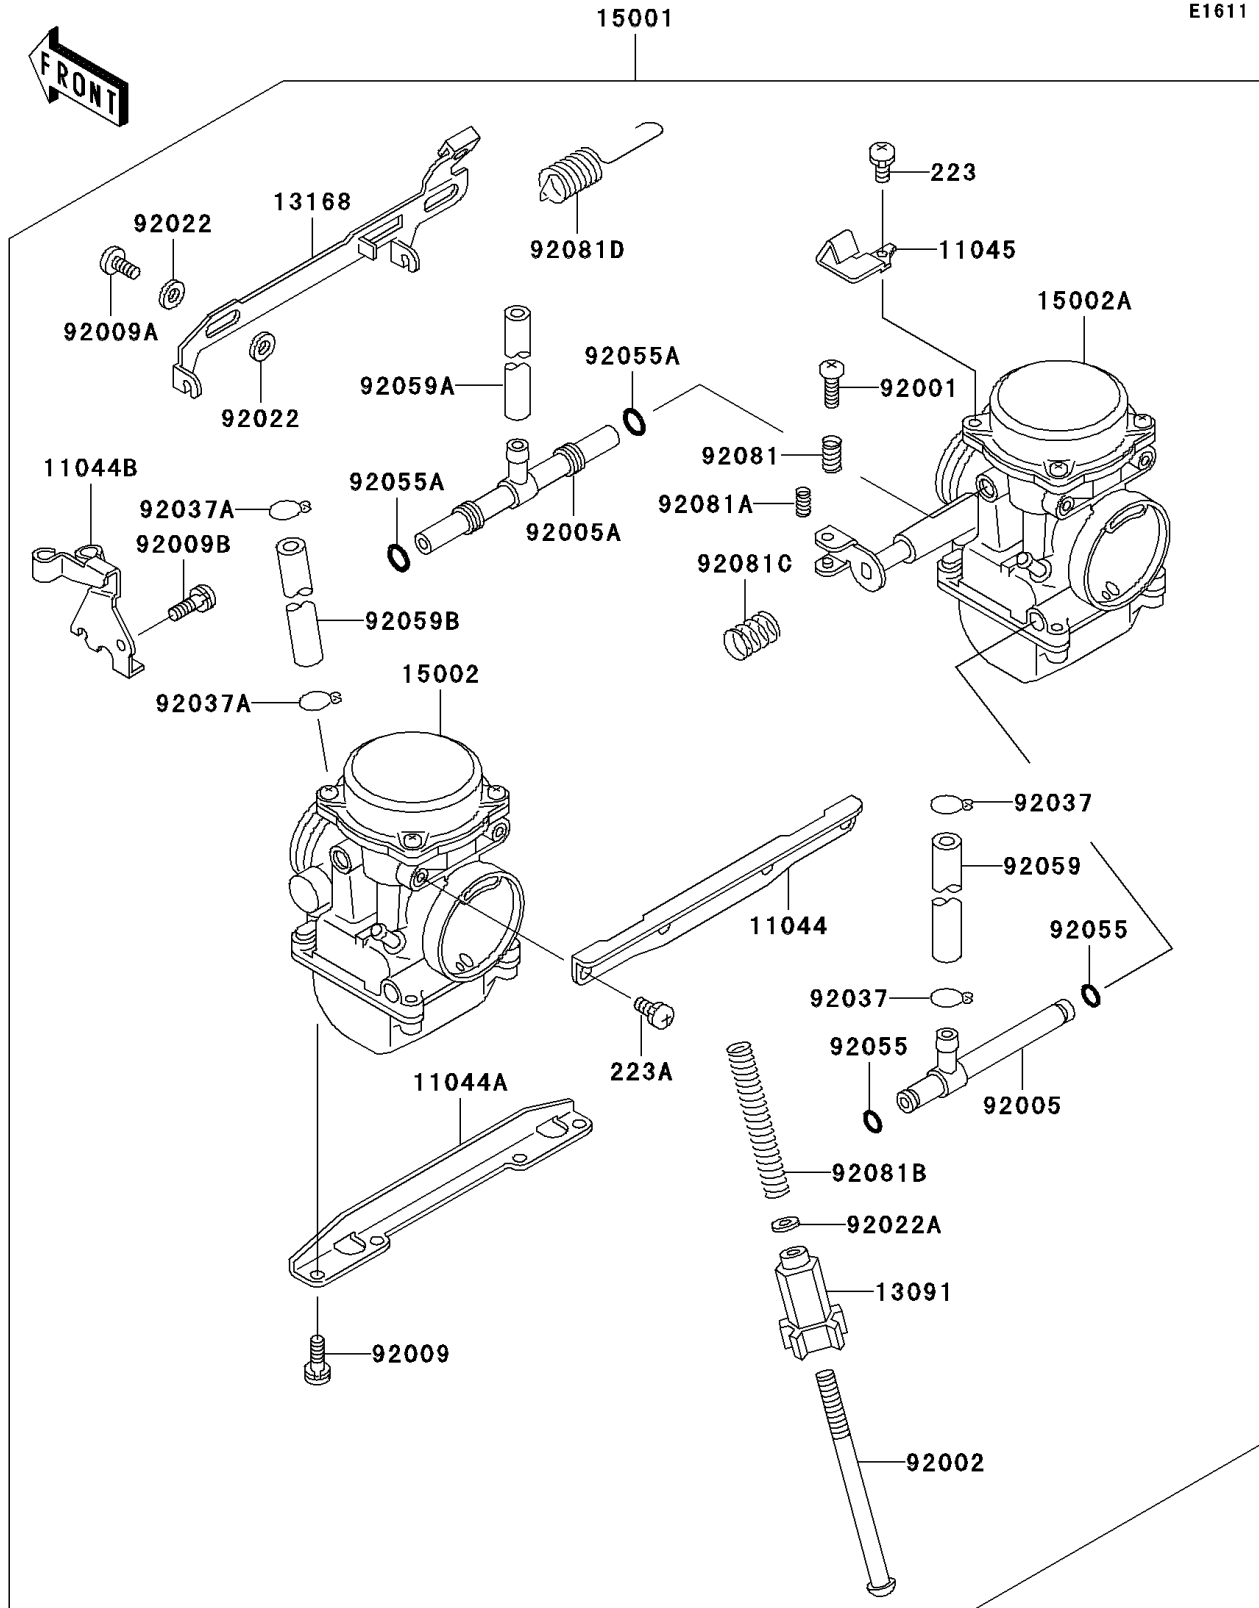

1999 Ninja® 500R PARTS DIAGRAM

Carburetor

E1611

1999 Ninja® 500R PARTS LIST

Carburetor

ITEM NAME	PART NUMBER	QUANTITY
SCREW-PAN-WS-CROS (Ref # 223)	223C0420	1
SCREW-PAN-WS-CROS (Ref # 223A)	223C0510	4
BRACKET,CARBURETOR STAY,UPP (Ref # 11044)	11044-1313	1
BRACKET,CARBURETOR STAY,6MM (Ref # 11044A)	11044-1314	1
BRACKET,THROTTLE CABLE (Ref # 11044B)	11044-1546	1
BRACKET,STARTER LEVER (Ref # 11045)	11045-1824	1
HOLDER,THROTTLE STOP SCREW (Ref # 13091)	13091-1382	1
LEVER (Ref # 13168)	13168-1360	1
CARBURETOR-ASSY (Ref # 15001)	15001-1334	1
CARBURETOR,LH (Ref # 15002)	15002-1492	1
CARBURETOR,RH (Ref # 15002A)	15002-1493	1
BOLT,THROTTLE ADJUST (Ref # 92001)	92001-1998	1
BOLT,THROTTLE STOP SCREW (Ref # 92002)	92002-1552	1
FITTING (Ref # 92005)	92005-1133	1
FITTING (Ref # 92005A)	92005-1134	1
SCREW,6X16 (Ref # 92009)	92009-1129	4
SCREW (Ref # 92009A)	92009-1262	2
SCREW,5X10 (Ref # 92009B)	92009-1365	1
WASHER,6.1X11X0.8,POLYACETAL (Ref # 92022)	92022-1199	4
WASHER,PLAIN,STOP SPRING (Ref # 92022A)	92022-1480	1
CLAMP,FUEL TUBE (Ref # 92037)	92037-1075	2
CLAMP,TUBE (Ref # 92037A)	92037-1477	2
RING-O (Ref # 92055)	92055-1004	2
RING-O,FUEL FITTING (Ref # 92055A)	92055-1223	2
TUBE,FUEL,7.3X12.5X220 (Ref # 92059)	92059-1236	1
TUBE,6.5X9.5X500 (Ref # 92059A)	92059-1465	1
TUBE,5X9X140 (Ref # 92059B)	92059-1634	1
SPRING,THROTTLE ADJUST UPP (Ref # 92081)	92081-1620	1
SPRING,THROTTLE ADJUST LWR (Ref # 92081A)	92081-1621	1

1999 Ninja® 500R PARTS LIST

Carburetor

ITEM NAME	PART NUMBER	QUANTITY
SPRING,THROTTLE STOP SCREW (Ref # 92081B)	92081-1875	1
SPRING (Ref # 92081C)	92081-1876	1
SPRING,STARTER LEVER (Ref # 92081D)	92081-1893	1