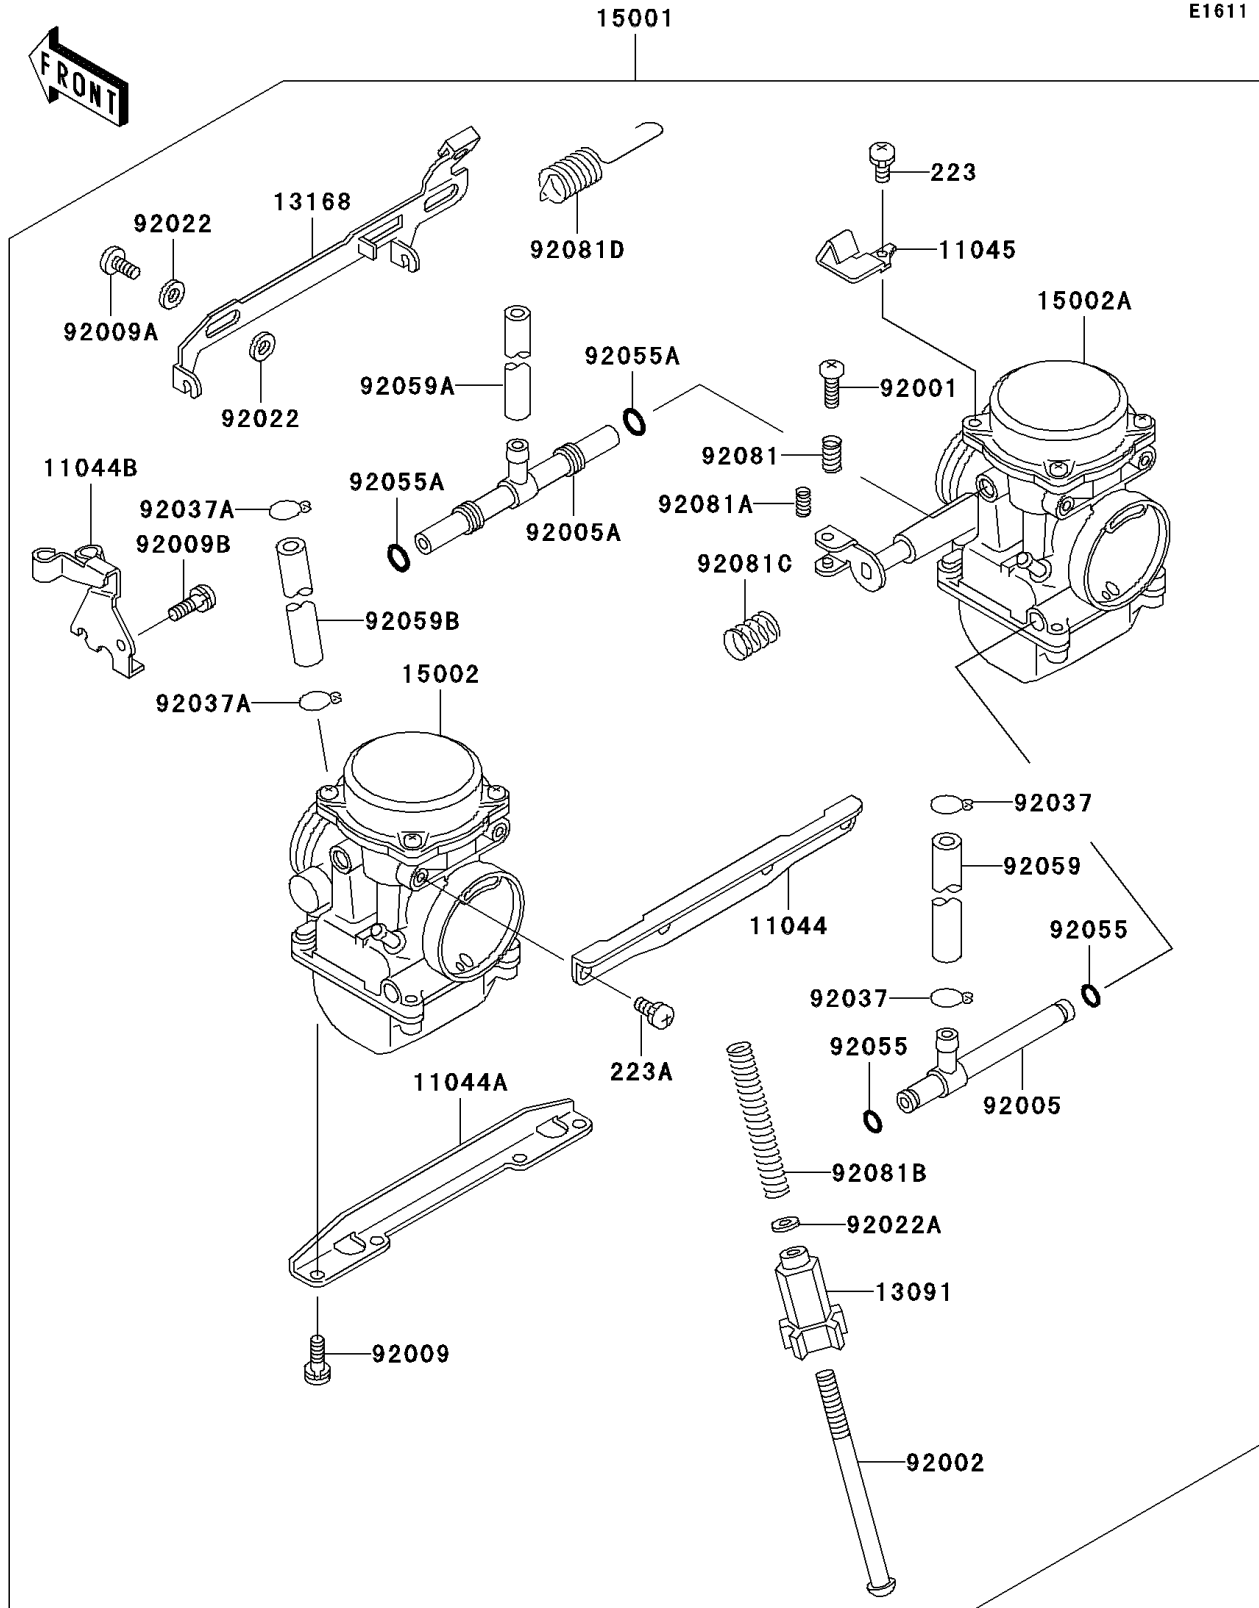

# 2000 Ninja® 500R PARTS DIAGRAM

Carburetor

E1611

## 2000 Ninja® 500R PARTS LIST

### Carburetor

ITEM NAME	PART NUMBER	QUANTITY
SCREW-PAN-WS-CROS (Ref # 223)	223C0420	1
SCREW-PAN-WS-CROS (Ref # 223A)	223C0510	4
BRACKET,CARBURETOR STAY,UPP (Ref # 11044)	11044-1313	1
BRACKET,CARBURETOR STAY,6MM (Ref # 11044A)	11044-1314	1
BRACKET,THROTTLE CABLE (Ref # 11044B)	11044-1546	1
BRACKET,STARTER LEVER (Ref # 11045)	11045-1824	1
HOLDER,THROTTLE STOP SCREW (Ref # 13091)	13091-1382	1
LEVER (Ref # 13168)	13168-1360	1
CARBURETOR-ASSY (Ref # 15001)	15001-1334	1
CARBURETOR,LH (Ref # 15002)	15002-1492	1
CARBURETOR,RH (Ref # 15002A)	15002-1493	1
BOLT,THROTTLE ADJUST (Ref # 92001)	92001-1998	1
BOLT,THROTTLE STOP SCREW (Ref # 92002)	92002-1552	1
FITTING (Ref # 92005)	92005-1133	1
FITTING (Ref # 92005A)	92005-1134	1
SCREW,6X16 (Ref # 92009)	92009-1129	4
SCREW (Ref # 92009A)	92009-1262	2
SCREW,5X10 (Ref # 92009B)	92009-1365	1
WASHER,6.1X11X0.8,POLYACETAL (Ref # 92022)	92022-1199	4
WASHER,PLAIN,STOP SPRING (Ref # 92022A)	92022-1480	1
CLAMP,FUEL TUBE (Ref # 92037)	92037-1075	2
CLAMP,TUBE (Ref # 92037A)	92037-1477	2
RING-O (Ref # 92055)	92055-1004	2
RING-O,FUEL FITTING (Ref # 92055A)	92055-1223	2
TUBE,FUEL,7.3X12.5X220 (Ref # 92059)	92059-1236	1
TUBE,6.5X9.5X500 (Ref # 92059A)	92059-1465	1
TUBE,5X9X140 (Ref # 92059B)	92059-1634	1
SPRING,THROTTLE ADJUST UPP (Ref # 92081)	92081-1620	1
SPRING,THROTTLE ADJUST LWR (Ref # 92081A)	92081-1621	1

### Carburetor

ITEM NAME	PART NUMBER	QUANTITY
SPRING,THROTTLE STOP SCREW (Ref # 92081B)	92081-1875	1
SPRING (Ref # 92081C)	92081-1876	1
SPRING,STARTER LEVER (Ref # 92081D)	92081-1893	1