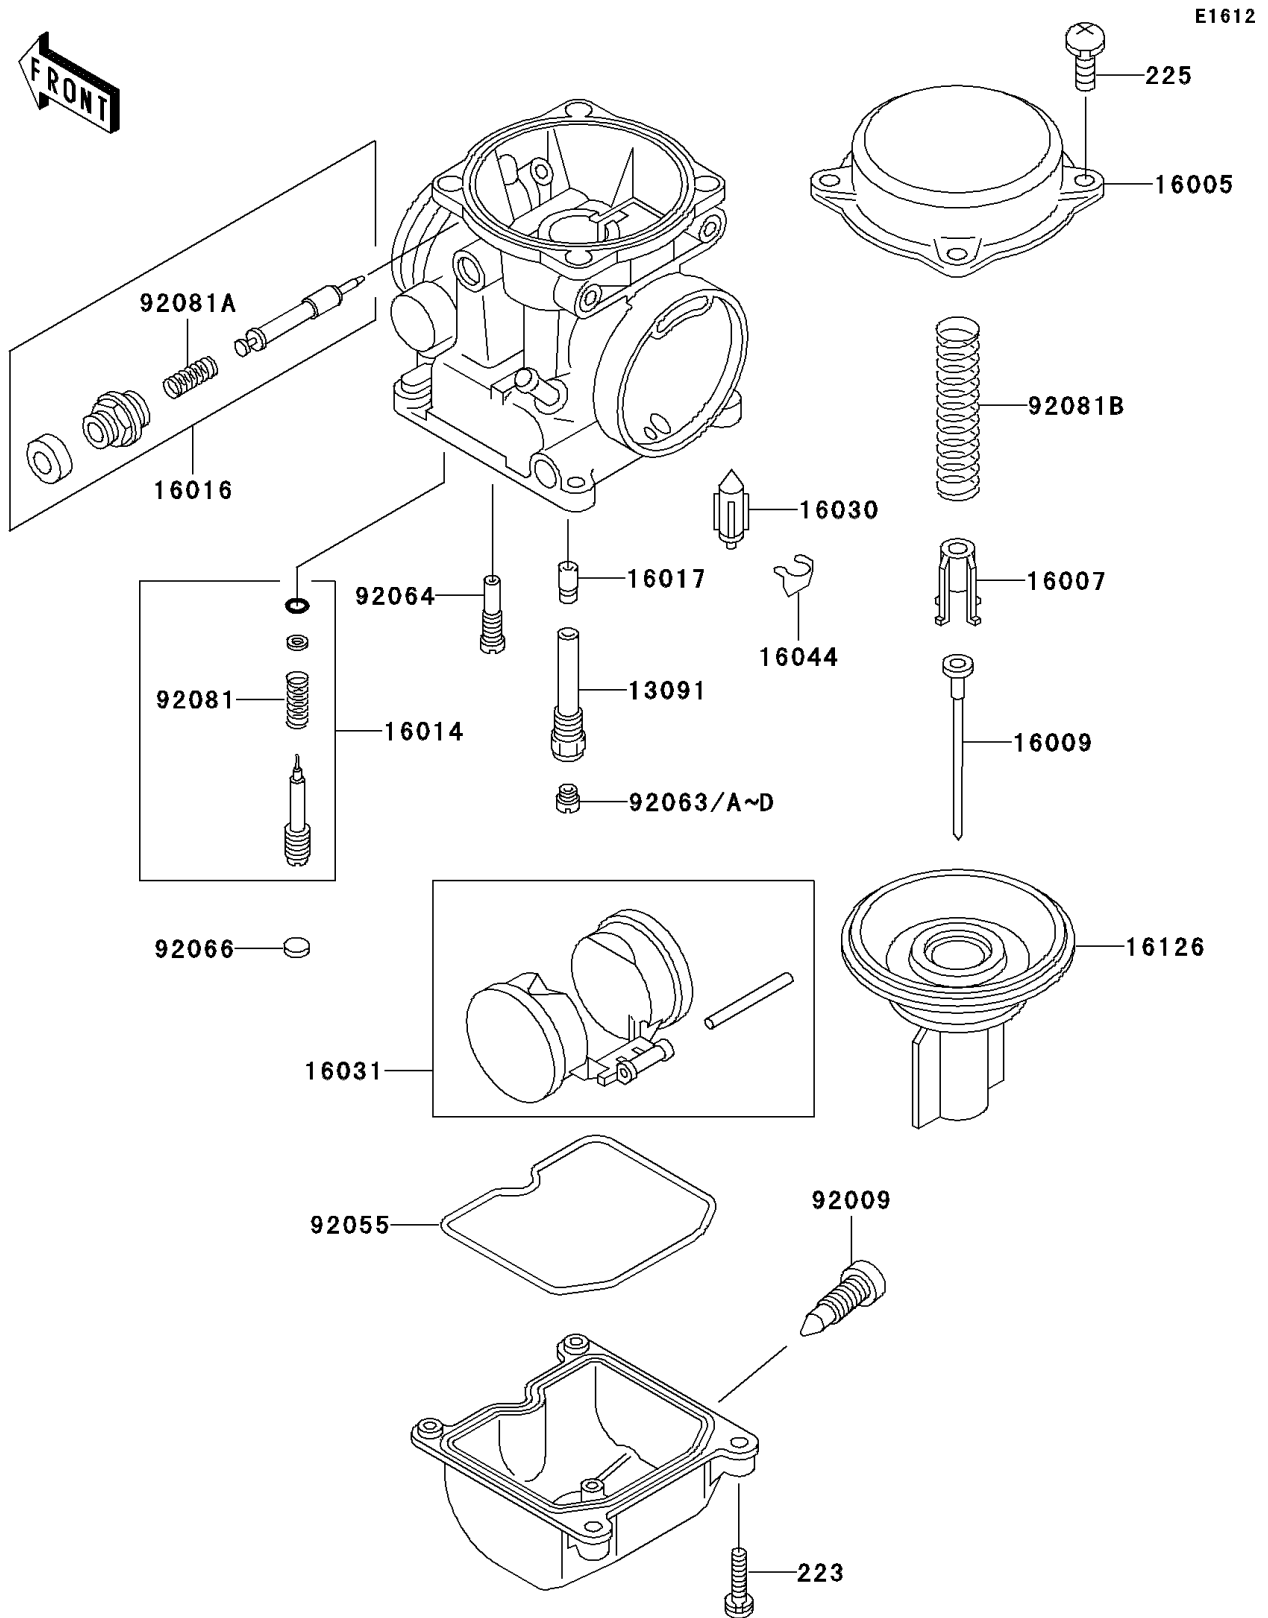

1999 Ninja® 500R PARTS DIAGRAM

Carburetor Parts

1999 Ninja® 500R PARTS LIST

Carburetor Parts

ITEM NAME	PART NUMBER	QUANTITY
SCREW-PAN-WS-CROS (Ref # 223)	223C0416	8
SCREW-PAN-WSP-CROS (Ref # 225)	225C0418	7
HOLDER,NEEDLE JET (Ref # 13091)	13091-1406	2
TOP-CHAMBER,MIXING,27/60 (Ref # 16005)	16005-1057	2
SEAT-SPRING,VALVE (Ref # 16007)	16007-1117	2
NEEDLE-JET,N36N (Ref # 16009)	16009-1342	2
SCREW-PILOT AIR (Ref # 16014)	16014-1081	2
PLUNGER,STARTER (Ref # 16016)	16016-1090	2
JET-NEEDLE (Ref # 16017)	16017-1059	2
VALVE-FLOAT (Ref # 16030)	16030-1007	2
FLOAT (Ref # 16031)	16031-1077	2
CLAMP,FLOAT VALVE (Ref # 16044)	16044-007	2
VALVE,VACUUM,60PS (Ref # 16126)	16126-1173	2
SCREW,DRAIN,M6X0.75 (Ref # 92009)	92009-1551	2
RING-O,FLOAT CHAMBER (Ref # 92055)	92055-1222	2
JET-MAIN,#135 (Ref # 92063)	92063-1014	2
JET-MAIN,#125 (Ref # 92063A)	92063-1069	2
JET-MAIN,#128 (Ref # 92063B)	92063-1074	2
JET-MAIN,#130 (Ref # 92063C)	92063-1075	2
JET-MAIN,#132 (Ref # 92063D)	92063-1076	2
JET-PILOT,#35 (Ref # 92064)	92064-1101	2
PLUG,PILOT AIR SCREW,6.9X2 (Ref # 92066)	92066-1051	2
SPRING,PILOT ADJUST SCREW (Ref # 92081)	92081-1002	2
SPRING,STARTER PLUNGER (Ref # 92081A)	92081-1761	2
SPRING,VACUUM VALVE (Ref # 92081B)	92081-1874	2