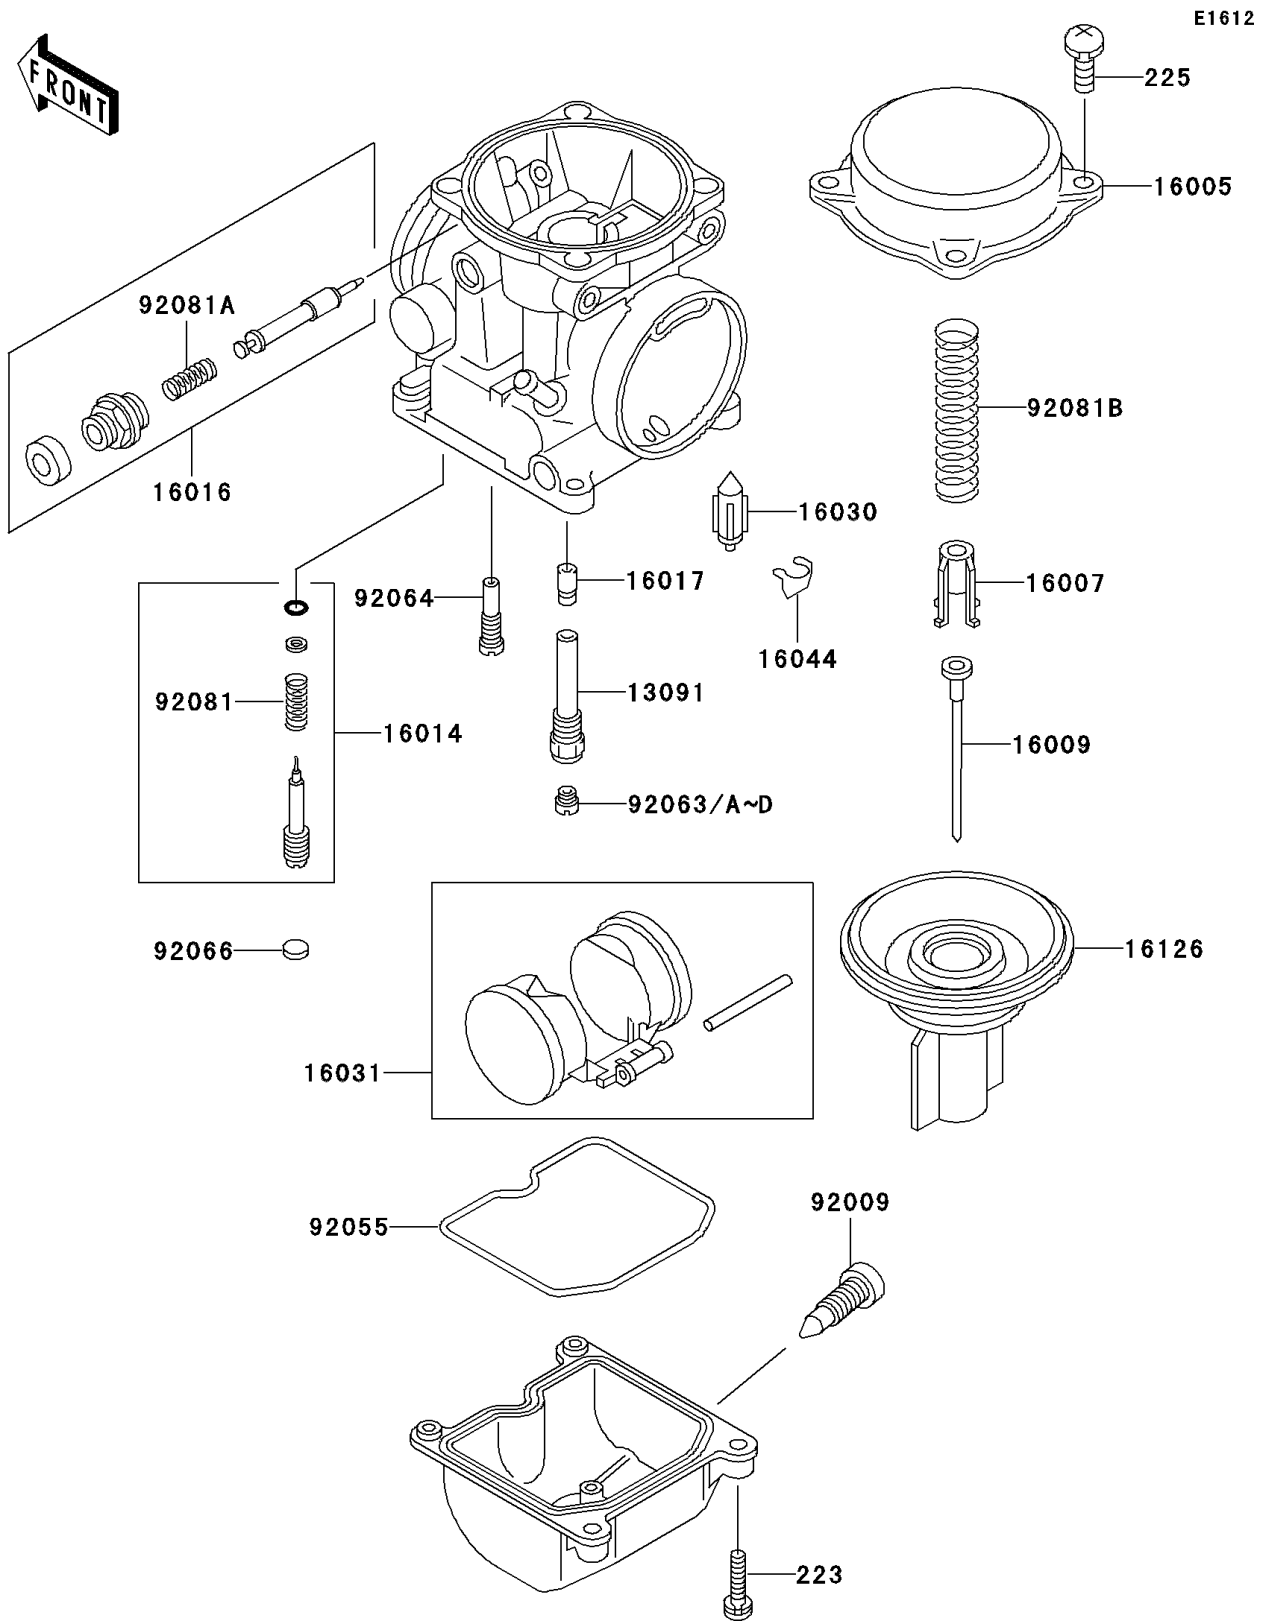

2001 Ninja® 500R PARTS DIAGRAM

Carburetor Parts

2001 Ninja® 500R PARTS LIST

Carburetor Parts

| ITEM NAME | PART NUMBER | QUANTITY |
|--|-------------|----------|
| SCREW-PAN-WS-CROS (Ref # 223) | 223C0416 | 8 |
| SCREW-PAN-WSP-CROS (Ref # 225) | 225C0418 | 7 |
| HOLDER,NEEDLE JET (Ref # 13091) | 13091-1406 | 2 |
| TOP-CHAMBER,MIXING,27/60 (Ref # 16005) | 16005-1057 | 2 |
| SEAT-SPRING,VALVE (Ref # 16007) | 16007-1117 | 2 |
| NEEDLE-JET,N36N (Ref # 16009) | 16009-1342 | 2 |
| SCREW-PILOT AIR (Ref # 16014) | 16014-1081 | 2 |
| PLUNGER,STARTER (Ref # 16016) | 16016-1090 | 2 |
| JET-NEEDLE (Ref # 16017) | 16017-1059 | 2 |
| VALVE-FLOAT (Ref # 16030) | 16030-1007 | 2 |
| FLOAT (Ref # 16031) | 16031-1077 | 2 |
| CLAMP,FLOAT VALVE (Ref # 16044) | 16044-007 | 2 |
| VALVE,VACUUM,60PS (Ref # 16126) | 16126-1173 | 2 |
| SCREW,DRAIN,M6X0.75 (Ref # 92009) | 92009-1551 | 2 |
| RING-O,FLOAT CHAMBER (Ref # 92055) | 92055-1222 | 2 |
| JET-MAIN,#135 (Ref # 92063) | 92063-1014 | 2 |
| JET-MAIN,#125 (Ref # 92063A) | 92063-1069 | 2 |
| JET-MAIN,#128 (Ref # 92063B) | 92063-1074 | 2 |
| JET-MAIN,#130 (Ref # 92063C) | 92063-1075 | 2 |
| JET-MAIN,#132 (Ref # 92063D) | 92063-1076 | 2 |
| JET-PILOT,#35 (Ref # 92064) | 92064-1101 | 2 |
| PLUG,PILOT AIR SCREW,6.9X2 (Ref # 92066) | 92066-1051 | 2 |
| SPRING,PILOT ADJUST SCREW (Ref # 92081) | 92081-1002 | 2 |
| SPRING,STARTER PLUNGER (Ref # 92081A) | 92081-1761 | 2 |
| SPRING,VACUUM VALVE (Ref # 92081B) | 92081-1874 | 2 |