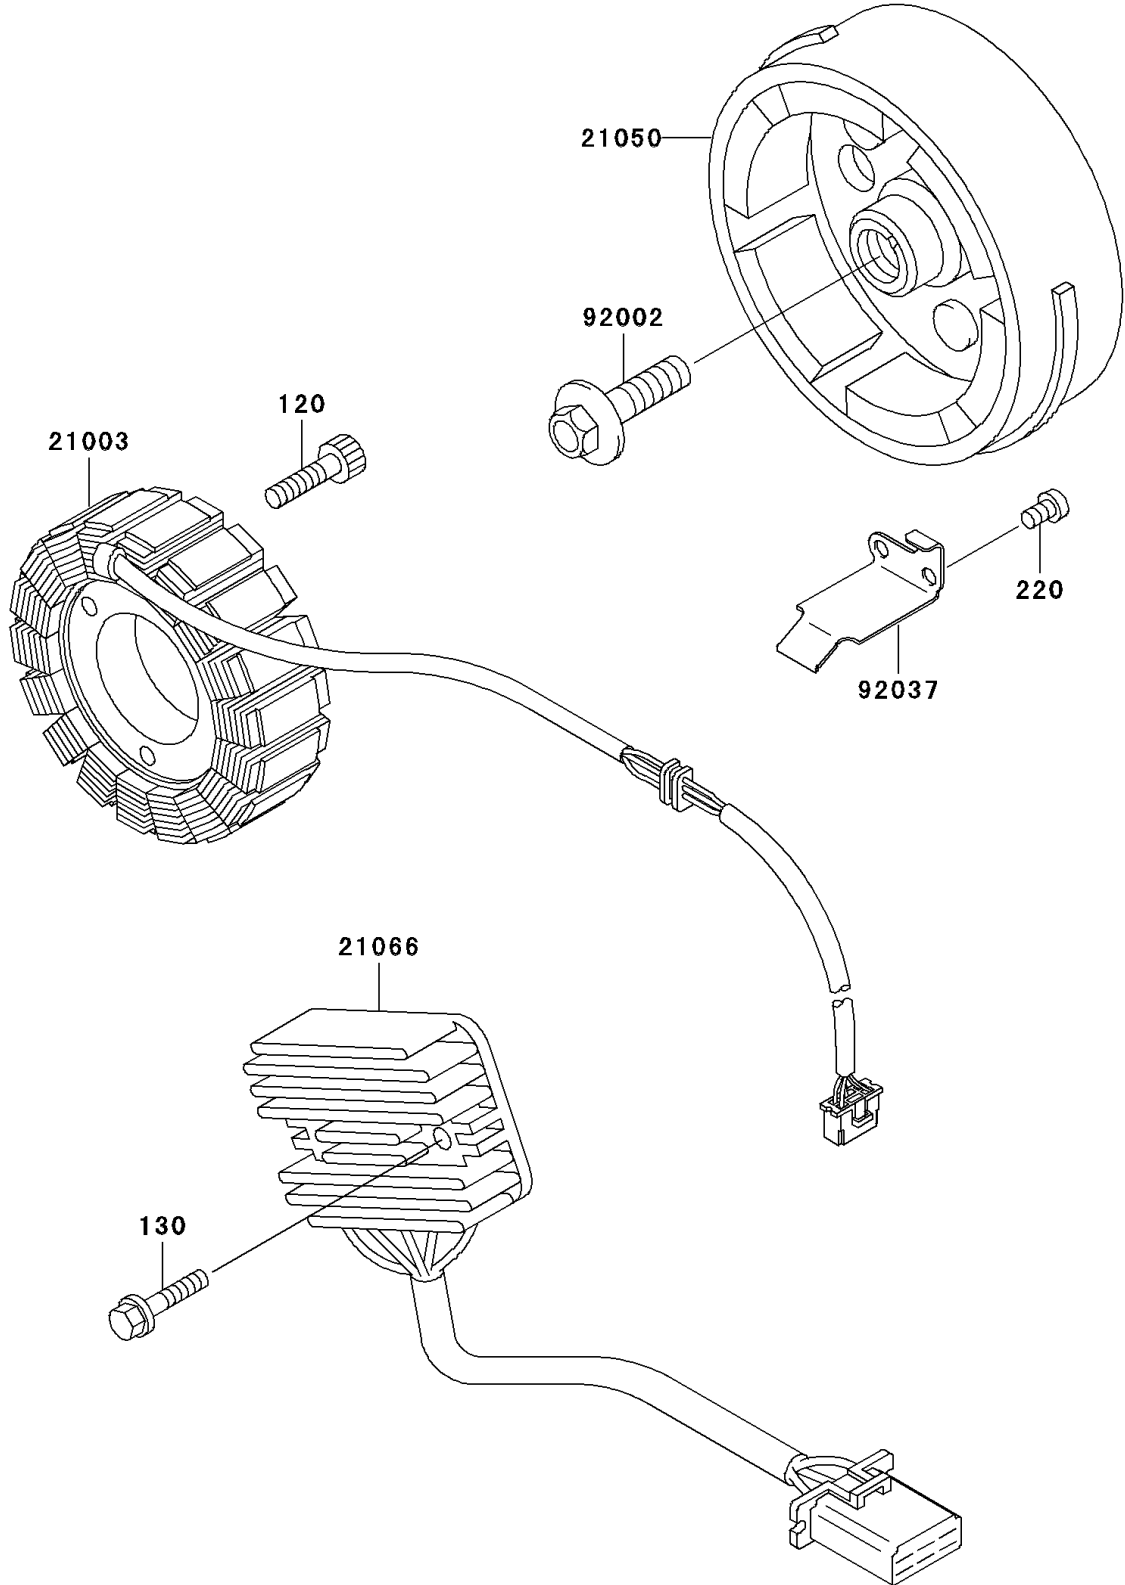

2001 Ninja® 500R PARTS DIAGRAM

Generator

E1810

2001 Ninja® 500R PARTS LIST

Generator

ITEM NAME	PART NUMBER	QUANTITY
BOLT-SOCKET,6X25 (Ref # 120)	120P0625	3
BOLT-FLANGED,6X25 (Ref # 130)	130B0625	2
SCREW-PAN-CROS (Ref # 220)	220B0510	2
STATOR (Ref # 21003)	21003-1123	1
FLYWHEEL (Ref # 21050)	21050-1162	1
REGULATOR-VOLTAGE (Ref # 21066)	21066-1030	1
BOLT,FLANGED,10X36 (Ref # 92002)	92002-1457	1
CLAMP,GENERATOR LEAD (Ref # 92037)	92037-1630	1