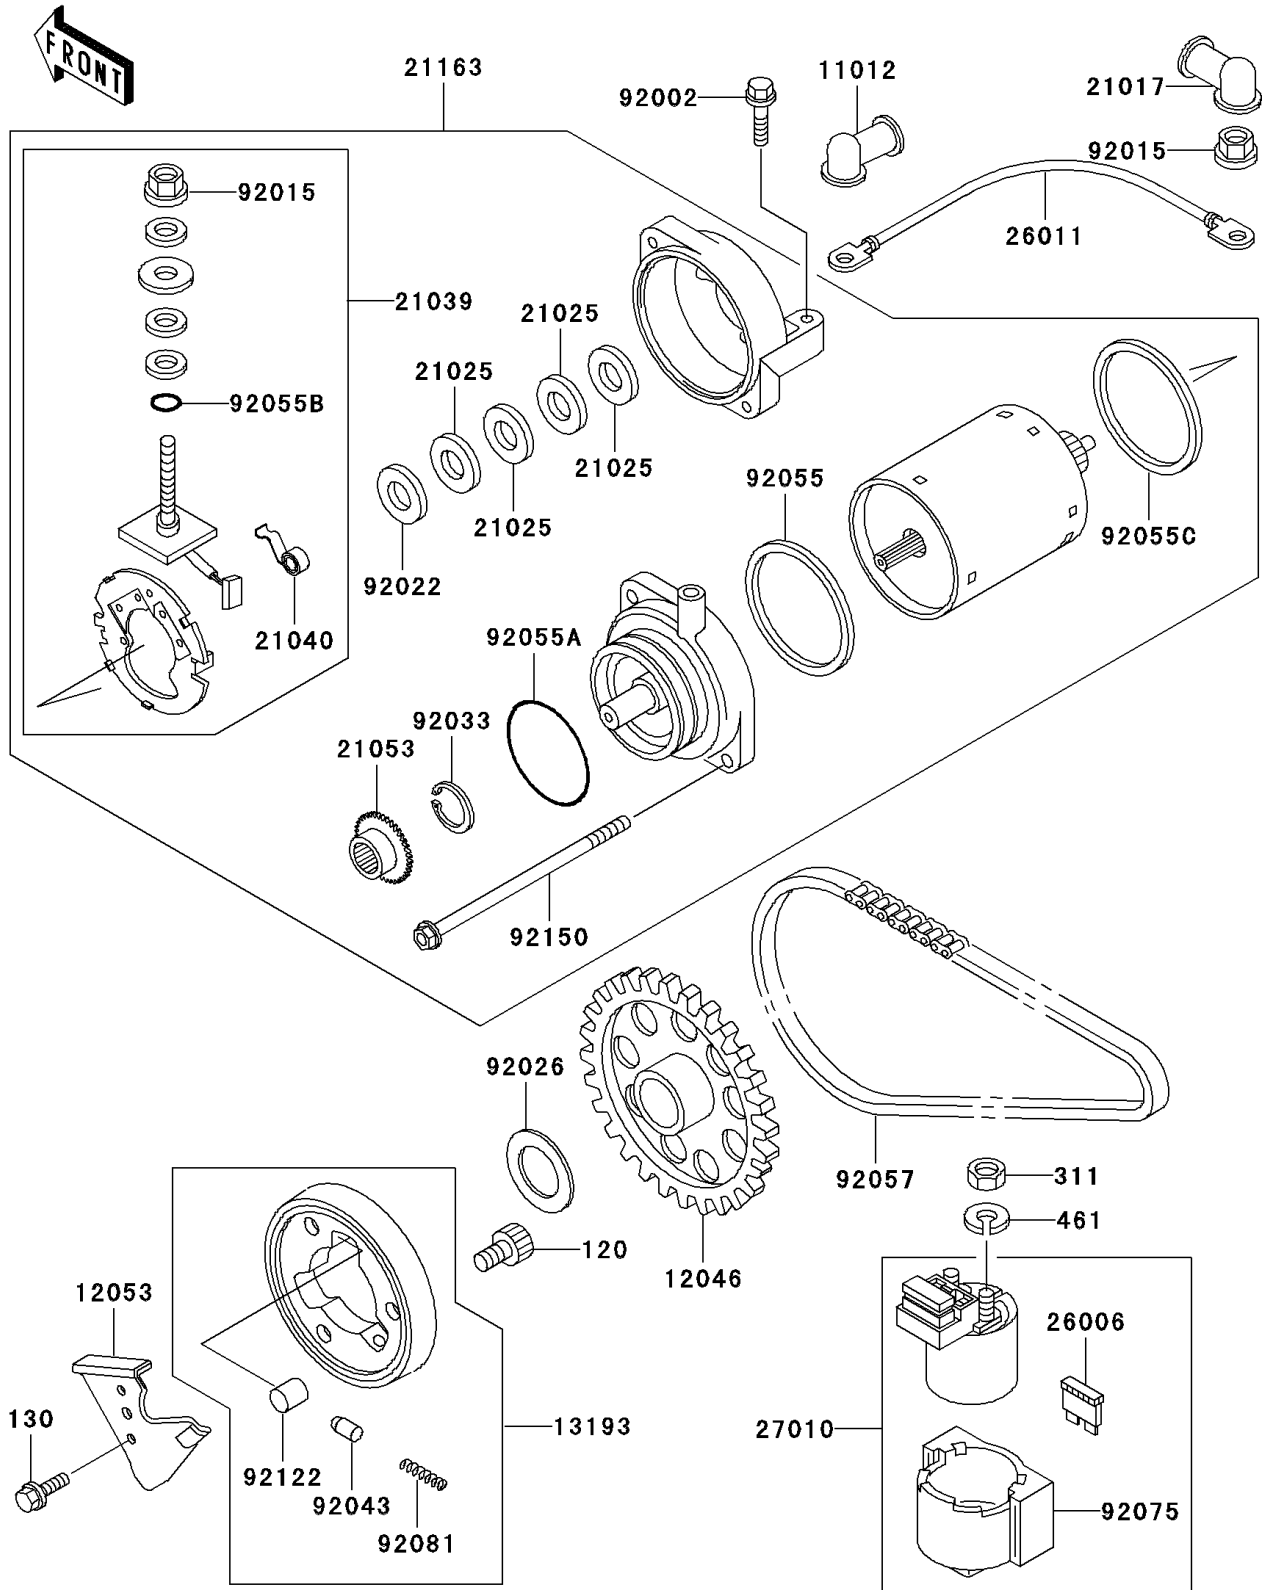

2000 Ninja® 500R PARTS DIAGRAM

Starter Motor

E1840

2000 Ninja® 500R PARTS LIST

Starter Motor

ITEM NAME	PART NUMBER	QUANTITY
BOLT-SOCKET (Ref # 120)	120P0816	3
BOLT-FLANGED,6X20 (Ref # 130)	130G0620	2
NUT-HEX,6MM (Ref # 311)	311B0600	2
WASHER-SPRING,6MM (Ref # 461)	461F0600	2
CAP,TERMINAL (Ref # 11012)	11012-1354	1
SPROCKET,ONEWAY CLUTCH,46T (Ref # 12046)	12046-1072	1
GUIDE-CHAIN (Ref # 12053)	12053-1214	1
CLUTCH-ASSY-ONEWAY (Ref # 13193)	13193-1060	1
GROMMET,STARTER TERMINAL (Ref # 21017)	21017-017	1
WASHER,9.1X18X0.2 (Ref # 21025)	21025-011	4
BRUSH,CARBON (Ref # 21039)	21039-1062	1
SPRING-BRUSH (Ref # 21040)	21040-1057	2
SPROCKET-ASSY (Ref # 21053)	21053-1057	1
STARTER-ELECTRIC (Ref # 21163)	21163-1163	1
FUSE,30A-G (Ref # 26006)	26006-1006	1
WIRE-LEAD,STARTER MOTOR (Ref # 26011)	26011-1650	1
SWITCH,MAGNETIC (Ref # 27010)	27010-1213	1
BOLT,6X25 (Ref # 92002)	92002-1086	2
NUT,STARTER MOTOR (Ref # 92015)	92015-1476	2
WASHER,9.1X18X0.8 (Ref # 92022)	92022-1132	1
SPACER,25.2X40X1.0 (Ref # 92026)	92026-1285	1
RING-SNAP,17MM (Ref # 92033)	92033-034	1
PIN (Ref # 92043)	92043-087	3
RING-O,64MM (Ref # 92055)	92055-1086	1
RING-O,42.8MM (Ref # 92055A)	92055-1313	1
RING-O,4.5X2.0 (Ref # 92055B)	92055-1370	1
RING-O,STARTER MOTOR (Ref # 92055C)	92055-1381	1
CHAIN,STARTER,BF05MX64L (Ref # 92057)	92057-1197	1
DAMPER,MAGNETIC SWITCH (Ref # 92075)	92075-1863	1

2000 Ninja® 500R PARTS LIST

Starter Motor

ITEM NAME	PART NUMBER	QUANTITY
SPRING (Ref # 92081)	92081-110	3
ROLLER,15X13 (Ref # 92122)	92122-004	3
BOLT,STARTER MOTOR (Ref # 92150)	92150-1138	2