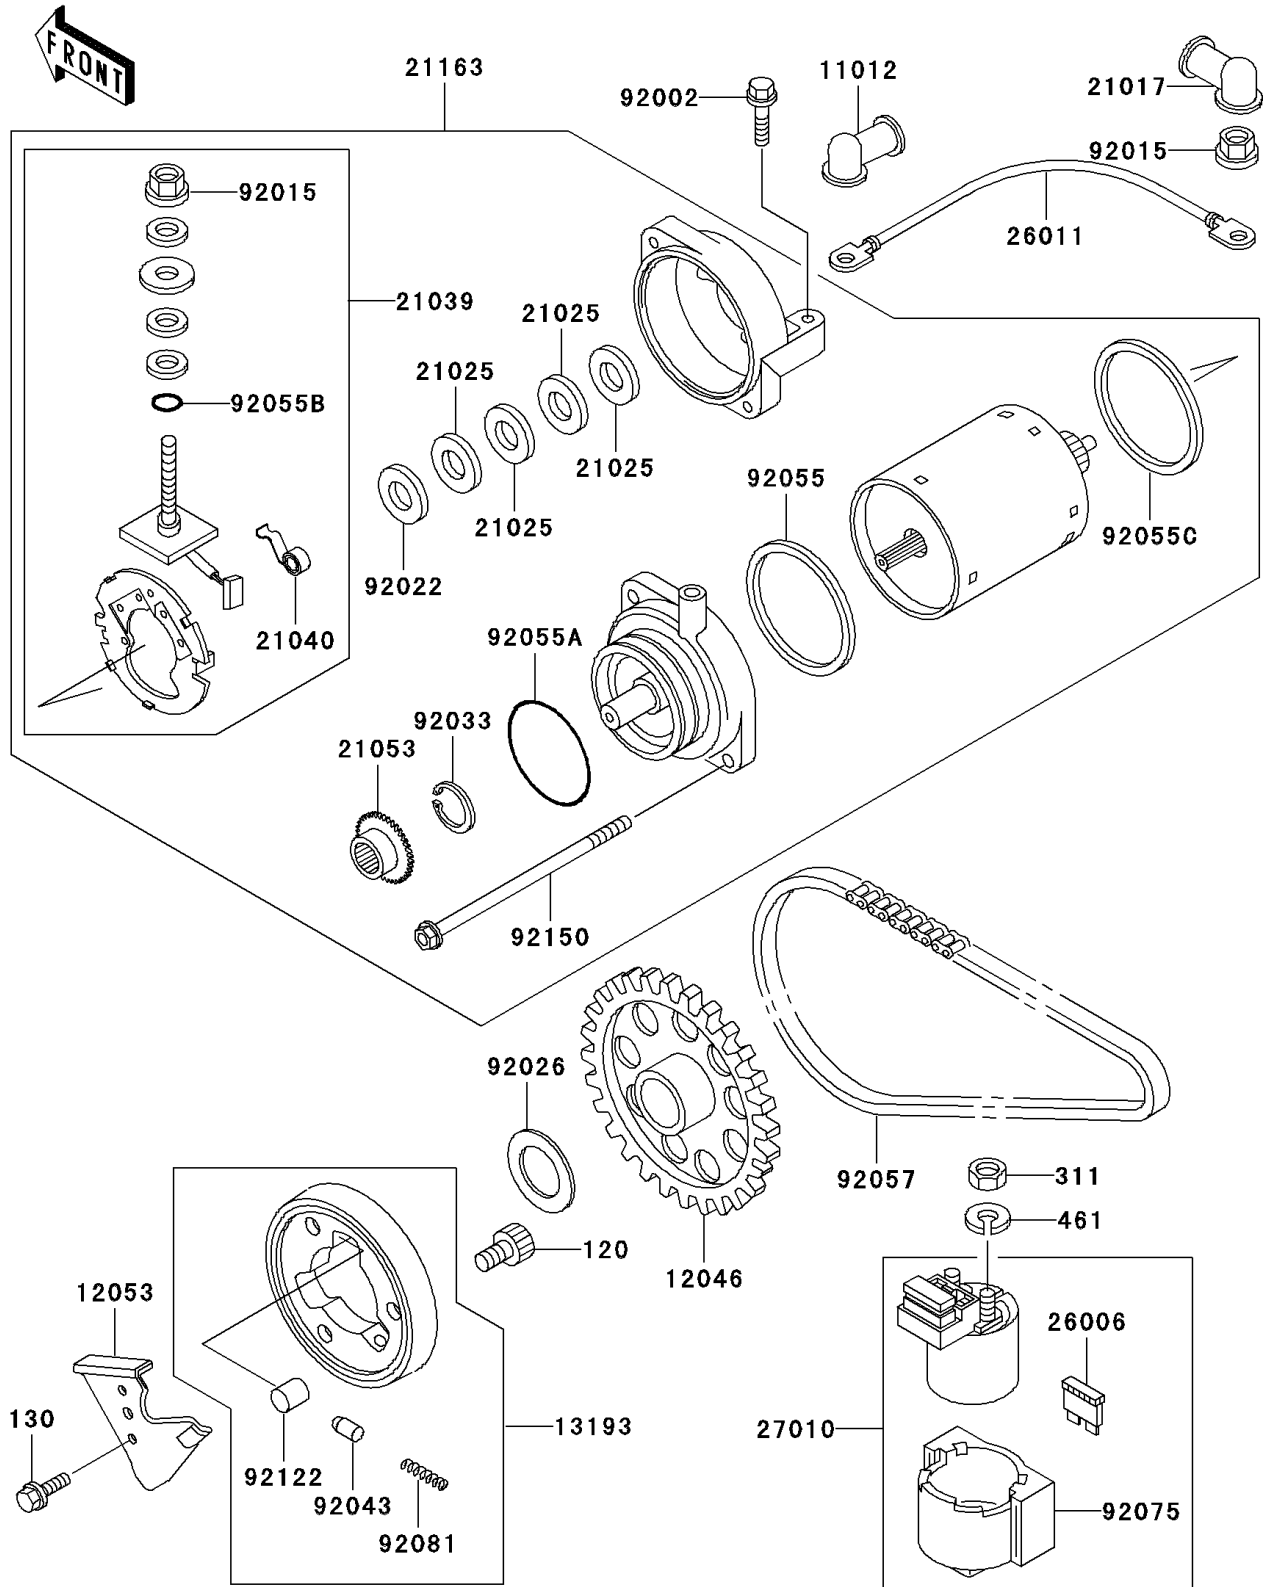

2002 Ninja® 500R PARTS DIAGRAM

Starter Motor

E1840

2002 Ninja® 500R PARTS LIST

Starter Motor

ITEM NAME	PART NUMBER	QUANTITY
BOLT-SOCKET (Ref # 120)	120P0816	3
BOLT-FLANGED,6X20 (Ref # 130)	130G0620	2
NUT-HEX,6MM (Ref # 311)	311B0600	2
WASHER-SPRING,6MM (Ref # 461)	461F0600	2
CAP,TERMINAL (Ref # 11012)	11012-1354	1
SPROCKET,ONEWAY CLUTCH,46T (Ref # 12046)	12046-1072	1
GUIDE-CHAIN (Ref # 12053)	12053-1214	1
CLUTCH-ASSY-ONEWAY (Ref # 13193)	13193-1060	1
GROMMET,STARTER TERMINAL (Ref # 21017)	21017-017	1
WASHER,9.1X18X0.2 (Ref # 21025)	21025-011	4
BRUSH,CARBON (Ref # 21039)	21039-1062	1
SPRING-BRUSH (Ref # 21040)	21040-1057	2
SPROCKET-ASSY (Ref # 21053)	21053-1057	1
STARTER-ELECTRIC (Ref # 21163)	21163-1163	1
FUSE,30A-G (Ref # 26006)	26006-1006	1
WIRE-LEAD,STARTER MOTOR (Ref # 26011)	26011-1650	1
SWITCH,MAGNETIC (Ref # 27010)	27010-1213	1
BOLT,6X25 (Ref # 92002)	92002-1086	2
NUT,STARTER MOTOR (Ref # 92015)	92015-1476	2
WASHER,9.1X18X0.8 (Ref # 92022)	92022-1132	1
SPACER,25.2X40X1.0 (Ref # 92026)	92026-1285	1
RING-SNAP,17MM (Ref # 92033)	92033-034	1
PIN (Ref # 92043)	92043-087	3
RING-O,64MM (Ref # 92055)	92055-1086	1
RING-O,42.8MM (Ref # 92055A)	92055-1313	1
RING-O,4.5X2.0 (Ref # 92055B)	92055-1370	1
RING-O,STARTER MOTOR (Ref # 92055C)	92055-1381	1
CHAIN,STARTER,BF05MX64L (Ref # 92057)	92057-1197	1
DAMPER,MAGNETIC SWITCH (Ref # 92075)	92075-1863	1

2002 Ninja® 500R PARTS LIST

Starter Motor

ITEM NAME	PART NUMBER	QUANTITY
SPRING (Ref # 92081)	92081-110	3
ROLLER,15X13 (Ref # 92122)	92122-004	3
BOLT,STARTER MOTOR (Ref # 92150)	92150-1138	2