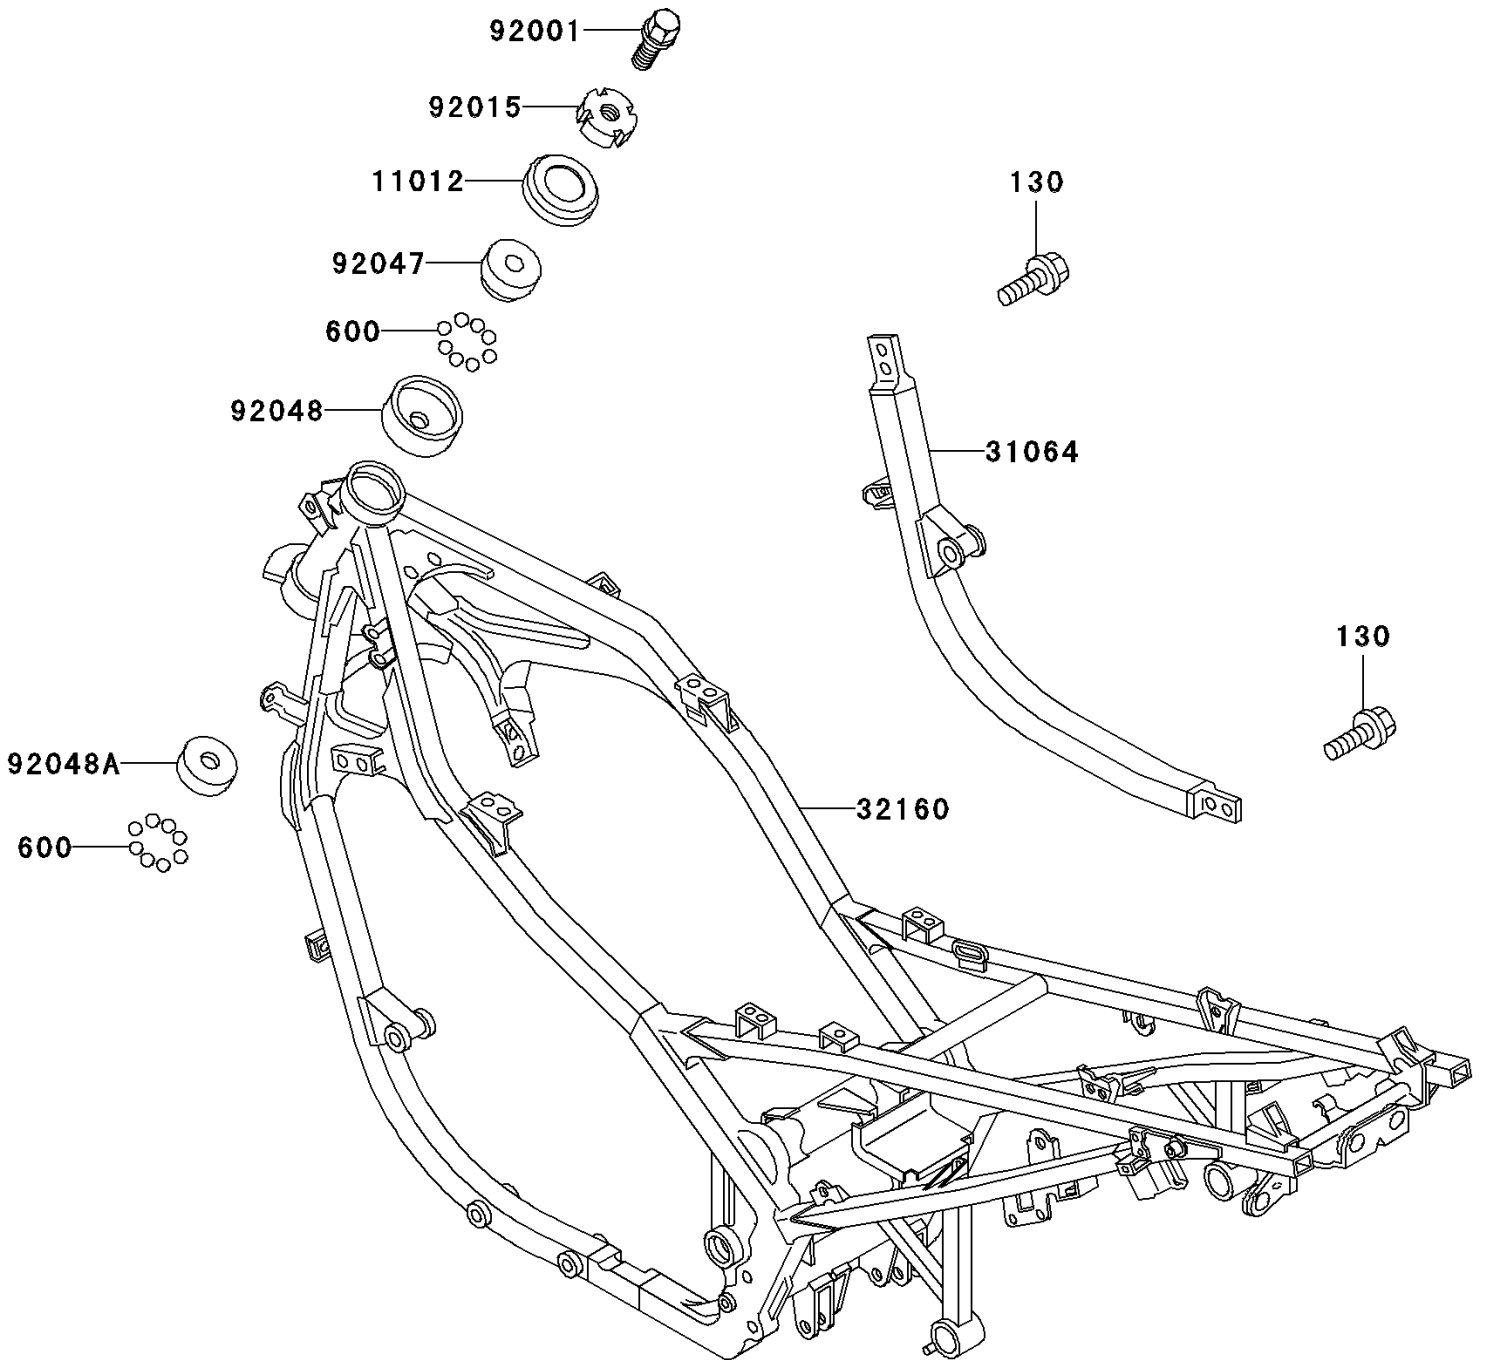

1999 Ninja® 500R PARTS DIAGRAM

Frame

F2120

1999 Ninja® 500R PARTS LIST

Frame

ITEM NAME	PART NUMBER	QUANTITY
BOLT-FLANGED,10X20 (Ref # 130)	130J1020	4
BALL-STEEL,1/4" (Ref # 600)	600A0800	39
CAP,STEERING STEM (Ref # 11012)	11012-1898	1
PIPE-COMP,DOWNTUBE,RH,BLACK (Ref # 31064)	31064-1155-10	1
FRAME-COMP,BLACK (Ref # 32160)	32160-1324-10	1
BOLT,FLANGED,16X22 (Ref # 92001)	92001-1488	1
NUT,30MM,BLACK (Ref # 92015)	92015-1301	1
RACE,STEERING STEM BEARING (Ref # 92047)	92047-011	1
RACE,STEERING STEM BEARING (Ref # 92048)	92048-006	1
RACE,STEERING STEM BEARING (Ref # 92048A)	92048-008	1