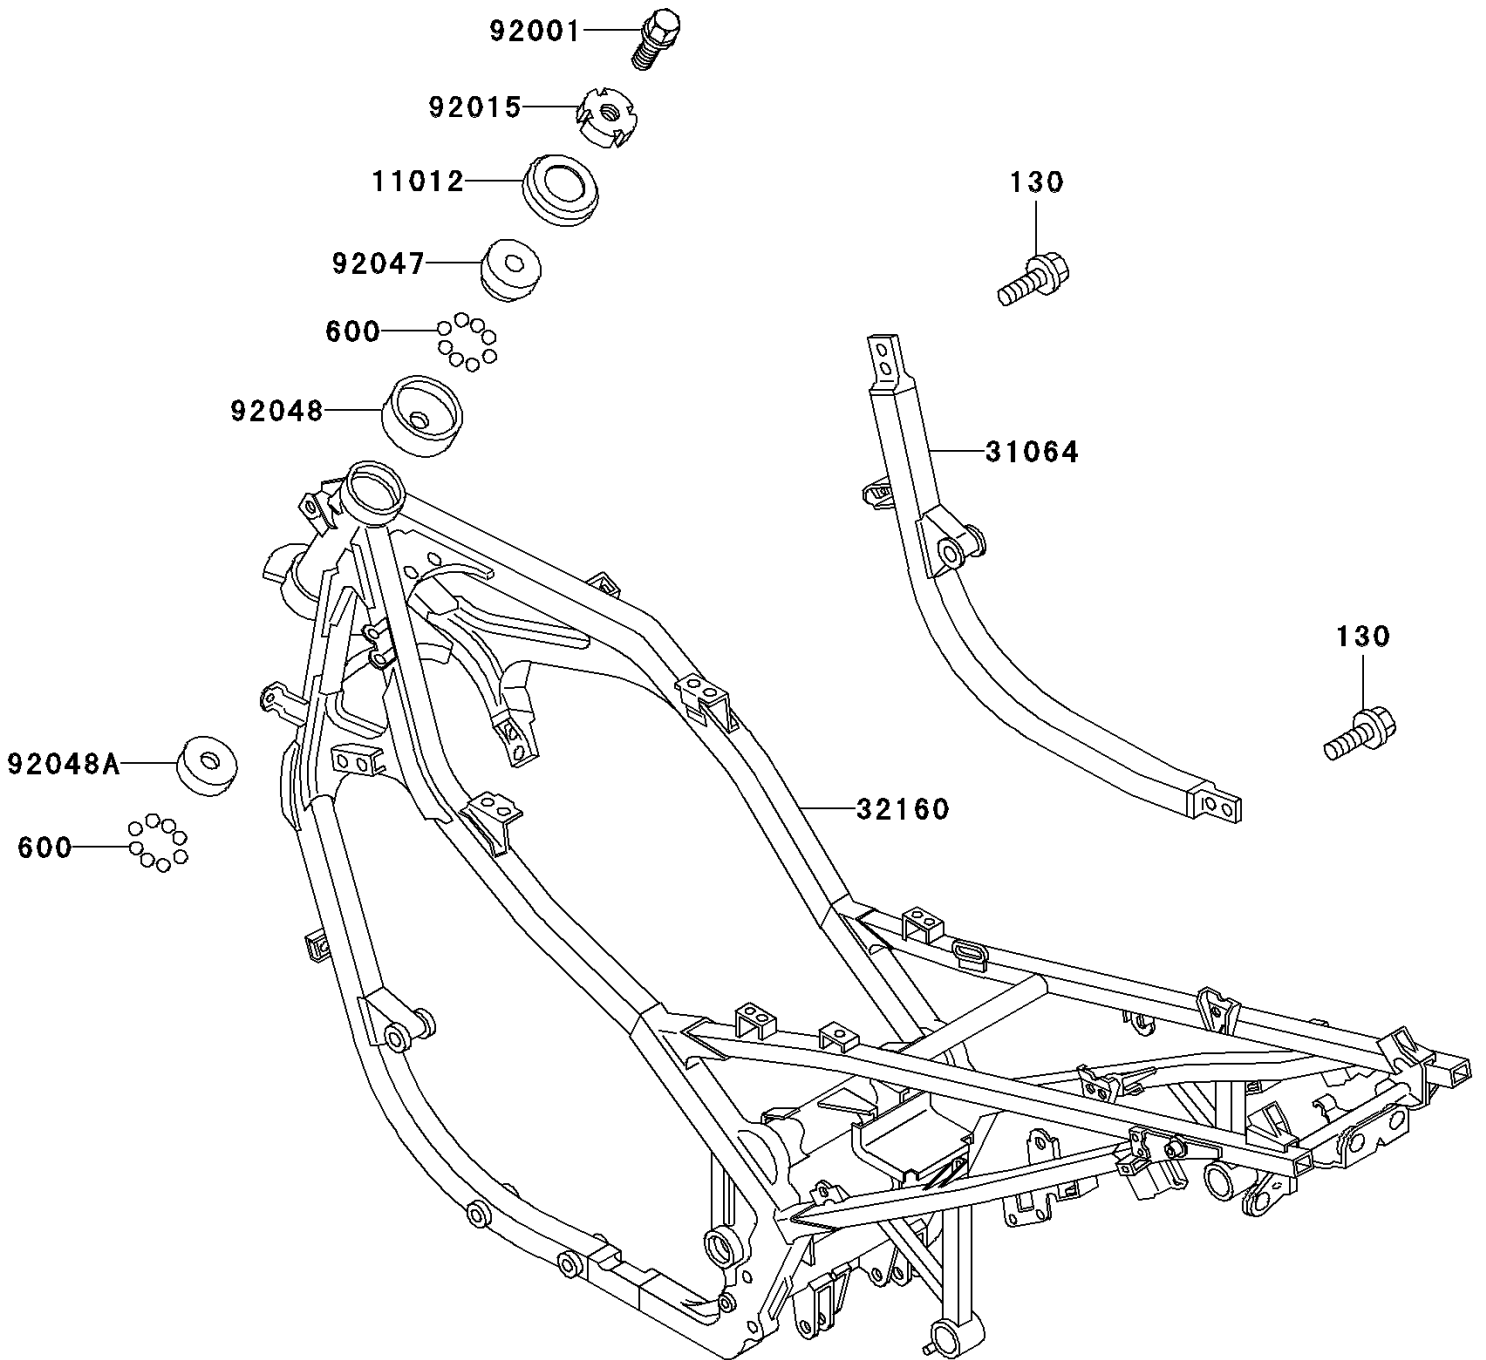

2002 Ninja® 500R PARTS DIAGRAM

Frame

F2120

2002 Ninja® 500R PARTS LIST

Frame

ITEM NAME	PART NUMBER	QUANTITY
BOLT-FLANGED,10X20 (Ref # 130)	130J1020	4
BALL-STEEL,1/4" (Ref # 600)	600A0800	39
CAP,STEERING STEM (Ref # 11012)	11012-1898	1
PIPE-COMP,DOWNTUBE,RH,BLACK (Ref # 31064)	31064-1155-10	1
FRAME-COMP,BLACK (Ref # 32160)	32160-1324-10	1
BOLT,FLANGED,16X22 (Ref # 92001)	92001-1488	1
NUT,30MM,BLACK (Ref # 92015)	92015-1301	1
RACE,STEERING STEM BEARING (Ref # 92047)	92047-011	1
RACE,STEERING STEM BEARING (Ref # 92048)	92048-006	1
RACE,STEERING STEM BEARING (Ref # 92048A)	92048-008	1