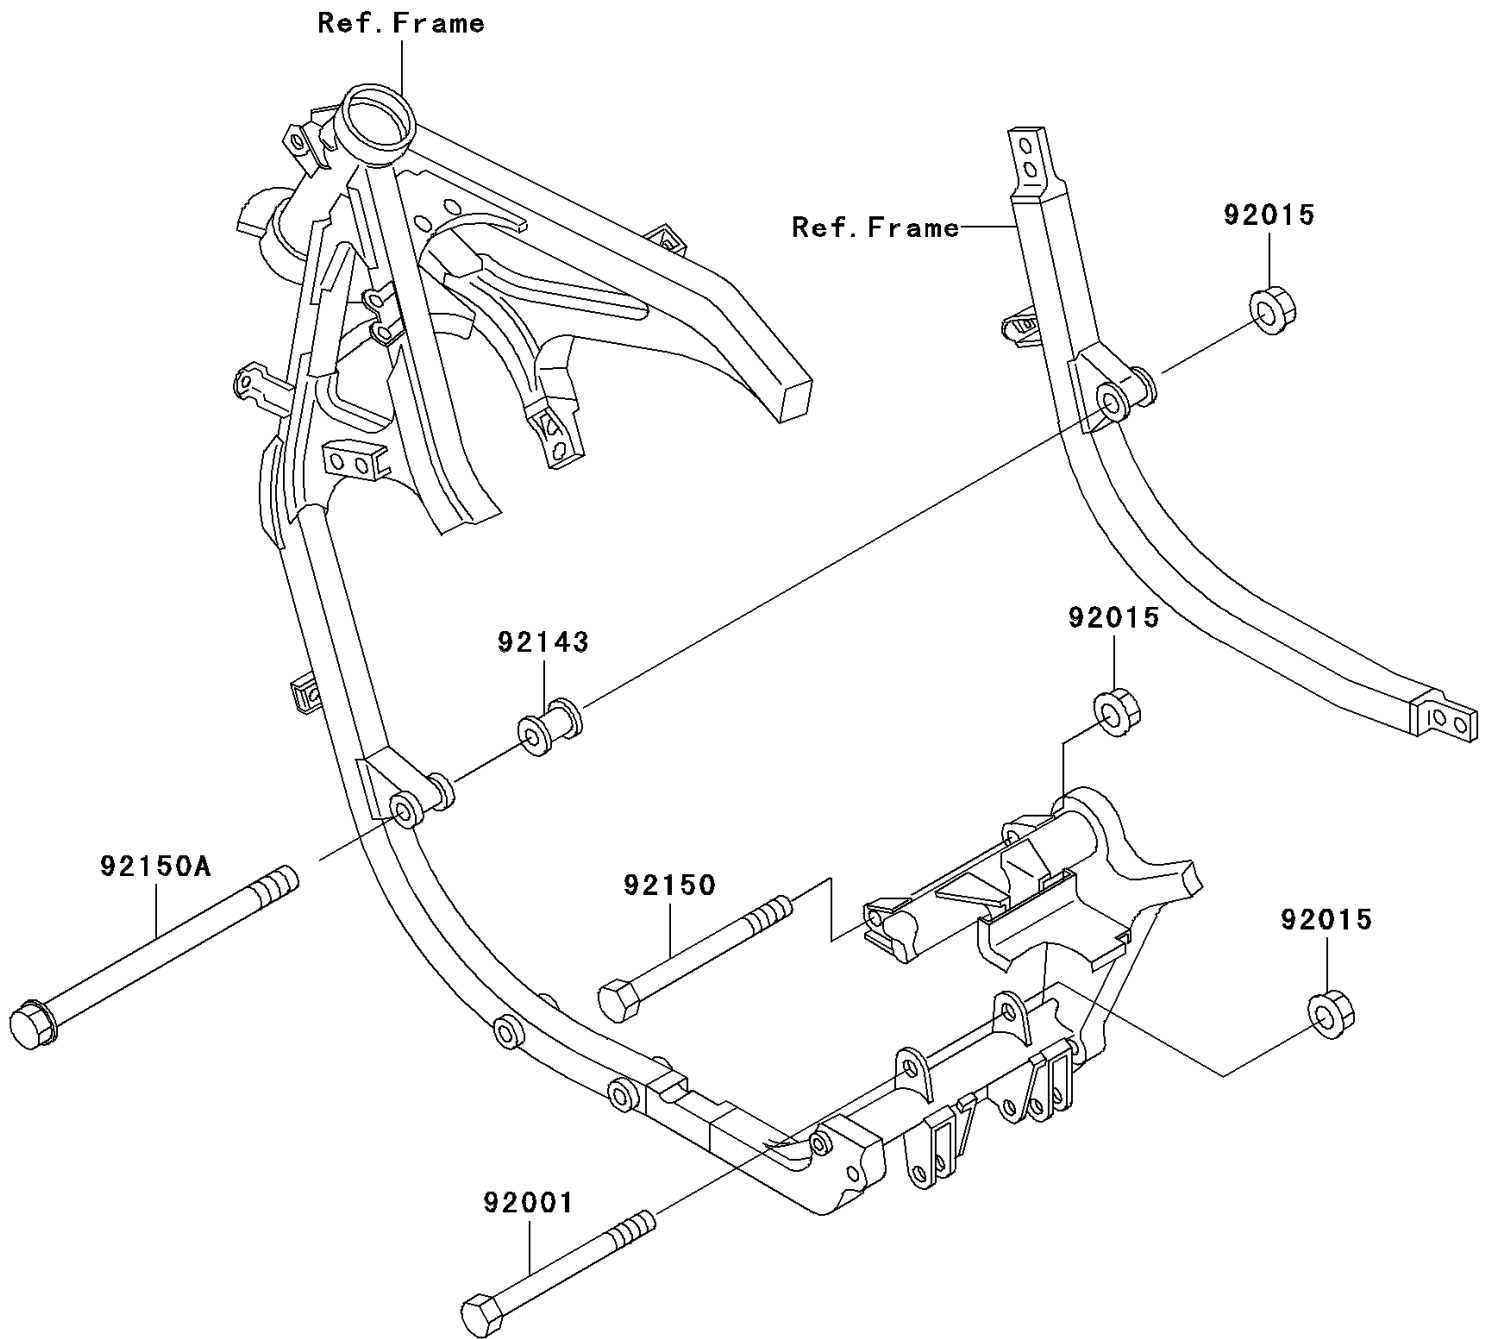

1999 Ninja® 500R PARTS DIAGRAM

Frame Fittings

F2131

1999 Ninja® 500R PARTS LIST

Frame Fittings

ITEM NAME	PART NUMBER	QUANTITY
BOLT,10X179 (Ref # 92001)	92001-1541	1
NUT,FLANGED,10MM (Ref # 92015)	92015-1180	3
COLLAR,L=34 (Ref # 92143)	92143-1276	1
BOLT,10X165 (Ref # 92150)	92150-1222	1
BOLT,FLANGED,10X295 (Ref # 92150A)	92150-1223	1