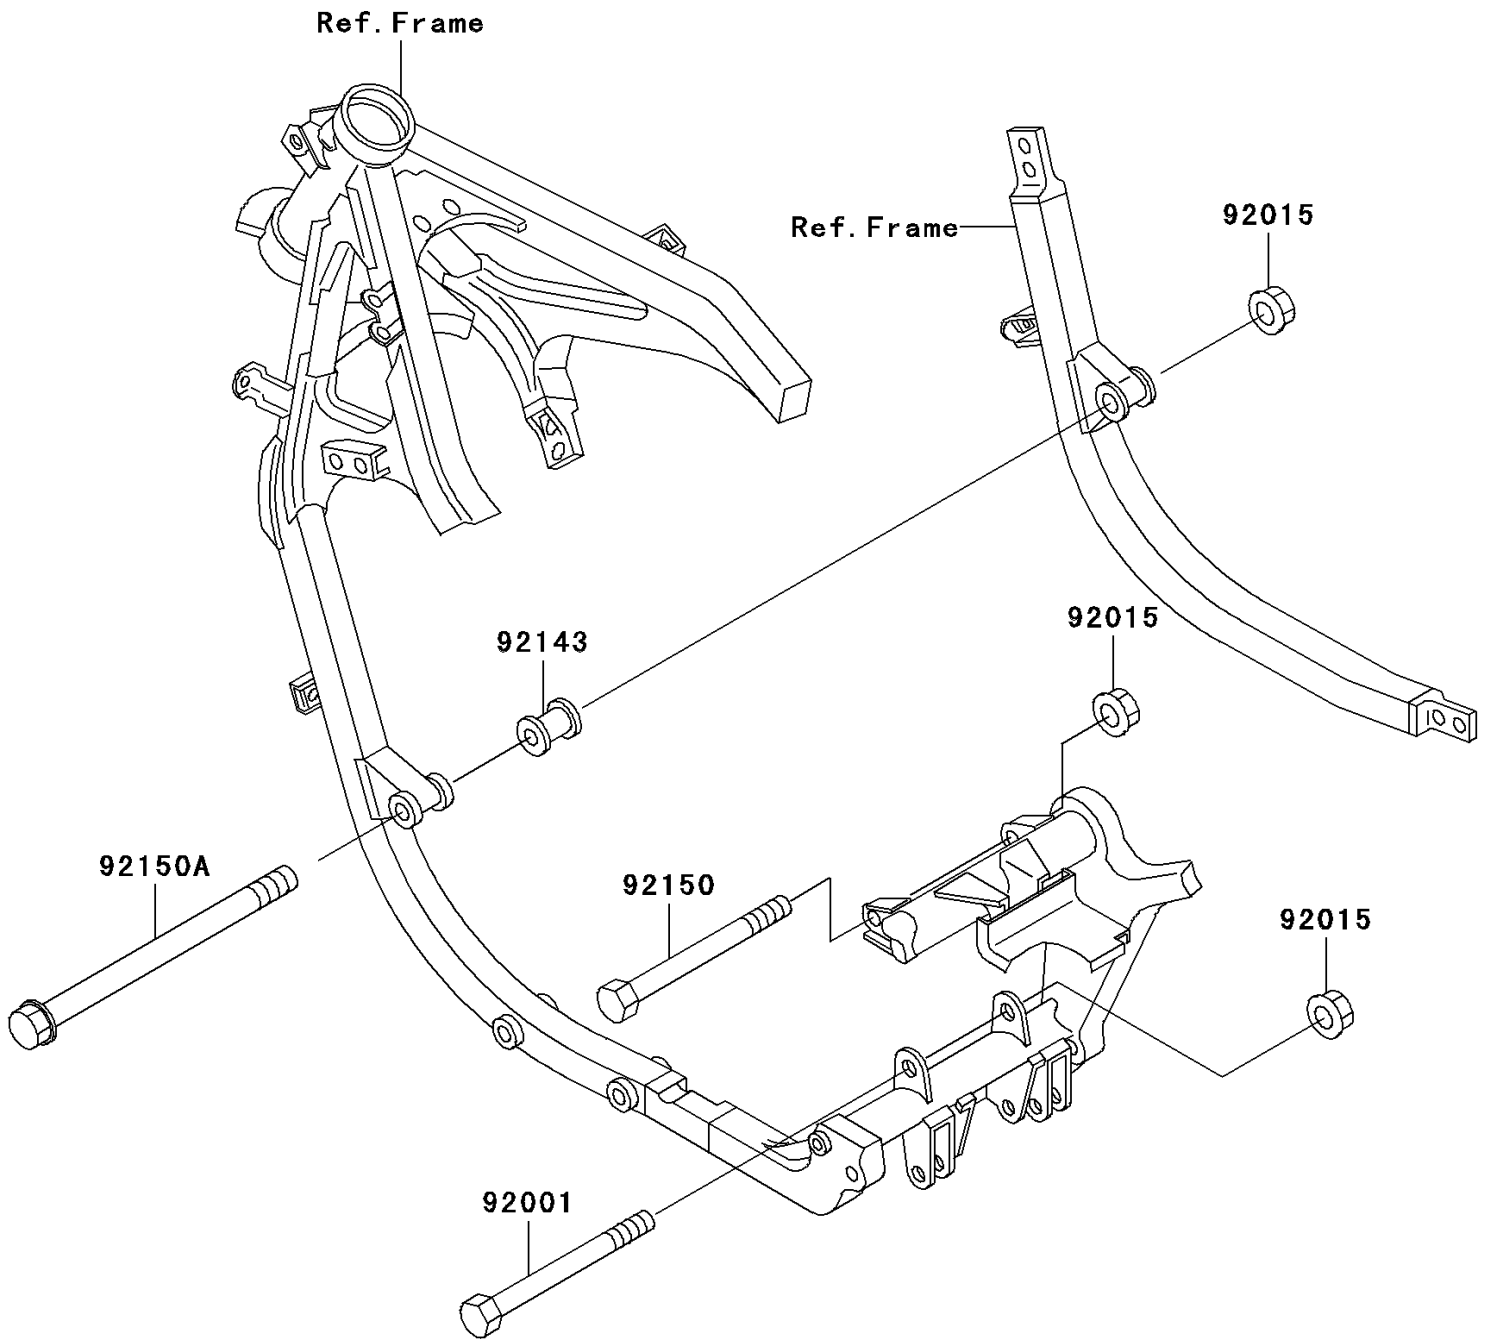

2001 Ninja® 500R PARTS DIAGRAM

Frame Fittings

F2131

2001 Ninja® 500R PARTS LIST

Frame Fittings

ITEM NAME	PART NUMBER	QUANTITY
BOLT,10X179 (Ref # 92001)	92001-1541	1
NUT,FLANGED,10MM (Ref # 92015)	92015-1180	3
COLLAR,L=34 (Ref # 92143)	92143-1276	1
BOLT,10X165 (Ref # 92150)	92150-1222	1
BOLT,FLANGED,10X295 (Ref # 92150A)	92150-1223	1