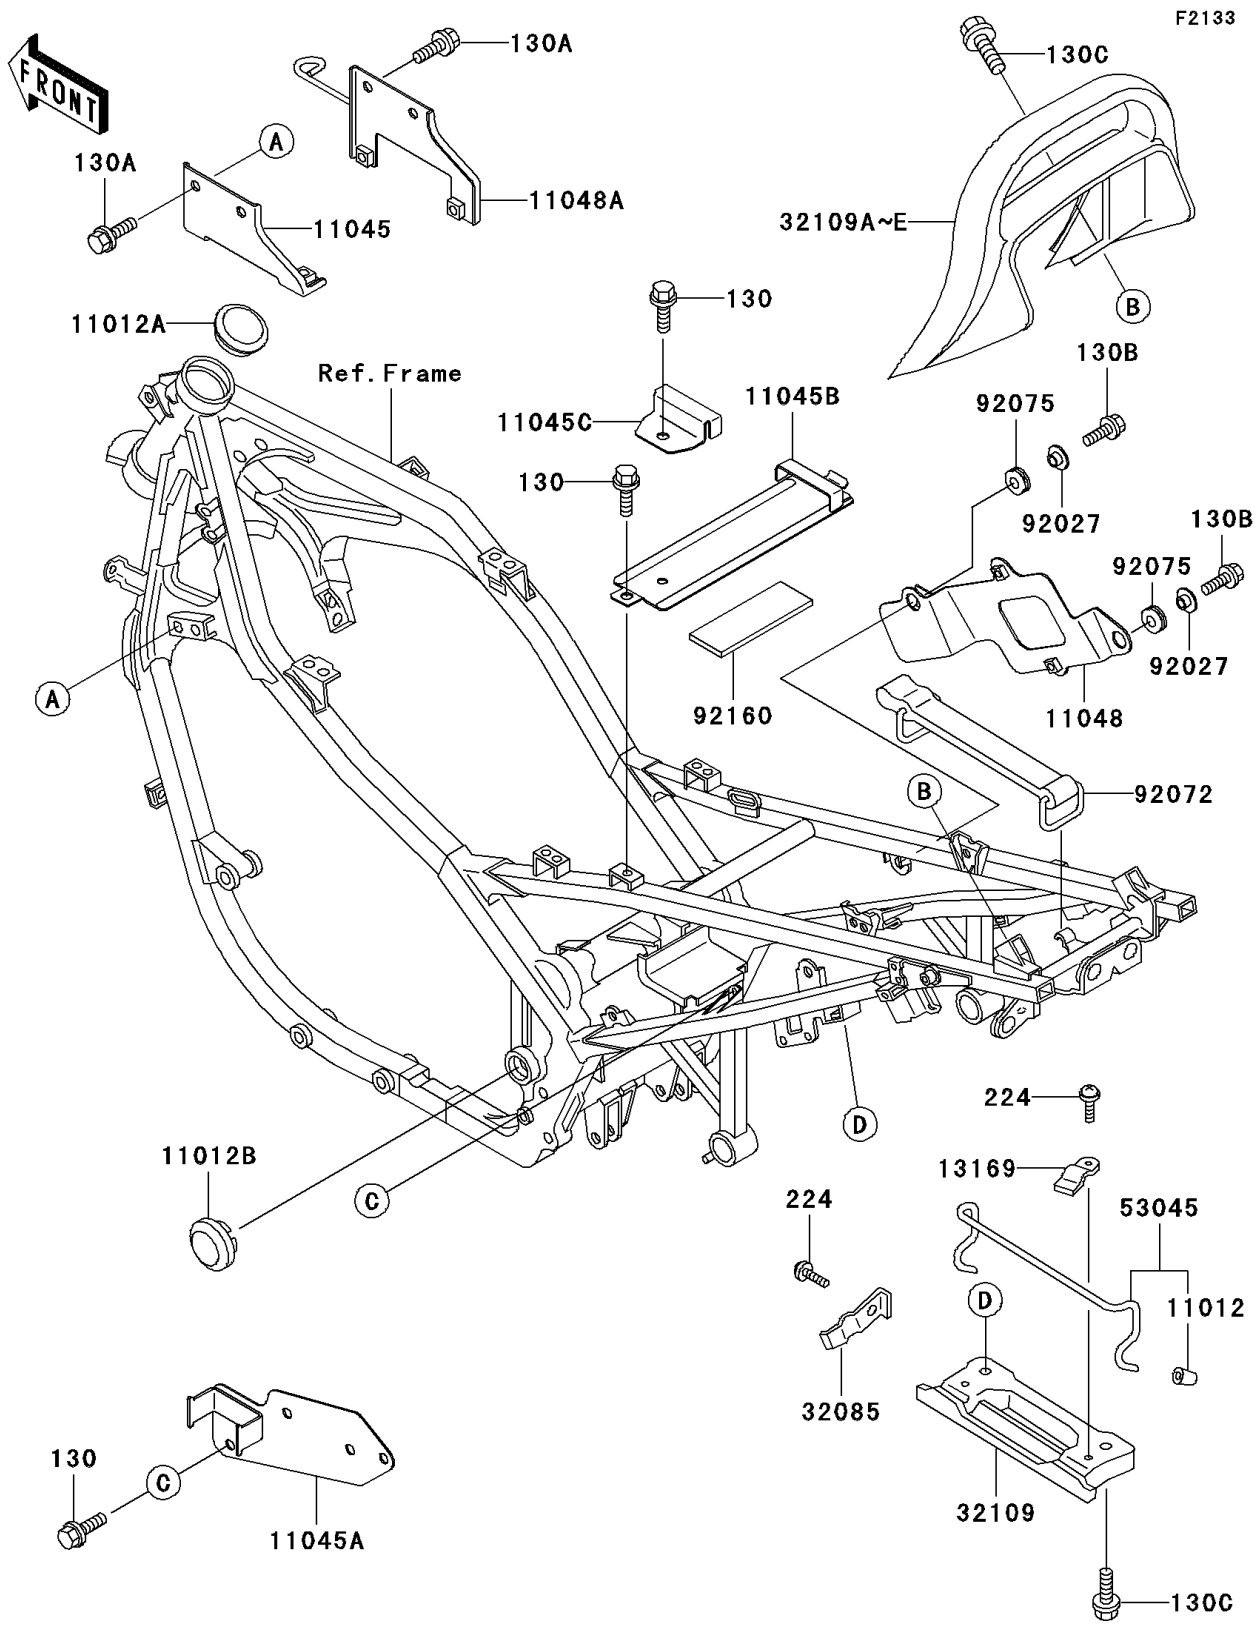

1999 Ninja® 500R PARTS DIAGRAM

Electro Bracket

1999 Ninja® 500R PARTS LIST

Electro Bracket

ITEM NAME	PART NUMBER	QUANTITY
BOLT-FLANGED,6X8 (Ref # 130)	130J0608	4
BOLT-FLANGED,6X14,BLACK (Ref # 130A)	130J0614	4
BOLT-FLANGED,6X16,BLACK (Ref # 130B)	130J0616	2
BOLT-FLANGED,8X16,BLACK (Ref # 130C)	130J0816	6
SCREW-PAN-WP-CROS (Ref # 224)	224C0508	6
CAP,BUNGEE CORD HOOK (Ref # 11012)	11012-1589	4
CAP,SWING ARM (Ref # 11012A)	11012-1688	1
CAP,CROSS PIPE,BLACK (Ref # 11012B)	11012-1717-10	2
BRACKET,IGNITION COIL,LH (Ref # 11045)	11045-1419	1
BRACKET,REGULATOR (Ref # 11045A)	11045-1421	1
BRACKET,BATTERY BAND (Ref # 11045B)	11045-1423	1
BRACKET,JUNCTION BOX (Ref # 11045C)	11045-1424	1
BRACKET,IGNITER (Ref # 11048)	11048-1343	1
BRACKET,IGNITION COIL,RH (Ref # 11048A)	11048-1665	1
PLATE,GRIP (Ref # 13169)	13169-1760	4
STOPPER,HOOK (Ref # 32085)	32085-1187	2
GRIP-FRAME (Ref # 32109)	32109-1108	2
GRIP-FRAME,TAIL,F.RED (Ref # 32109A)	32109-1245-B1	1
HOOK-ASSY,BUNGEE CORD (Ref # 53045)	53045-1062	2
COLLAR (Ref # 92027)	92027-1166	2
BAND (Ref # 92072)	92072-1085	1
DAMPER (Ref # 92075)	92075-051	2
DAMPER,BATTERY (Ref # 92160)	92160-1094	1