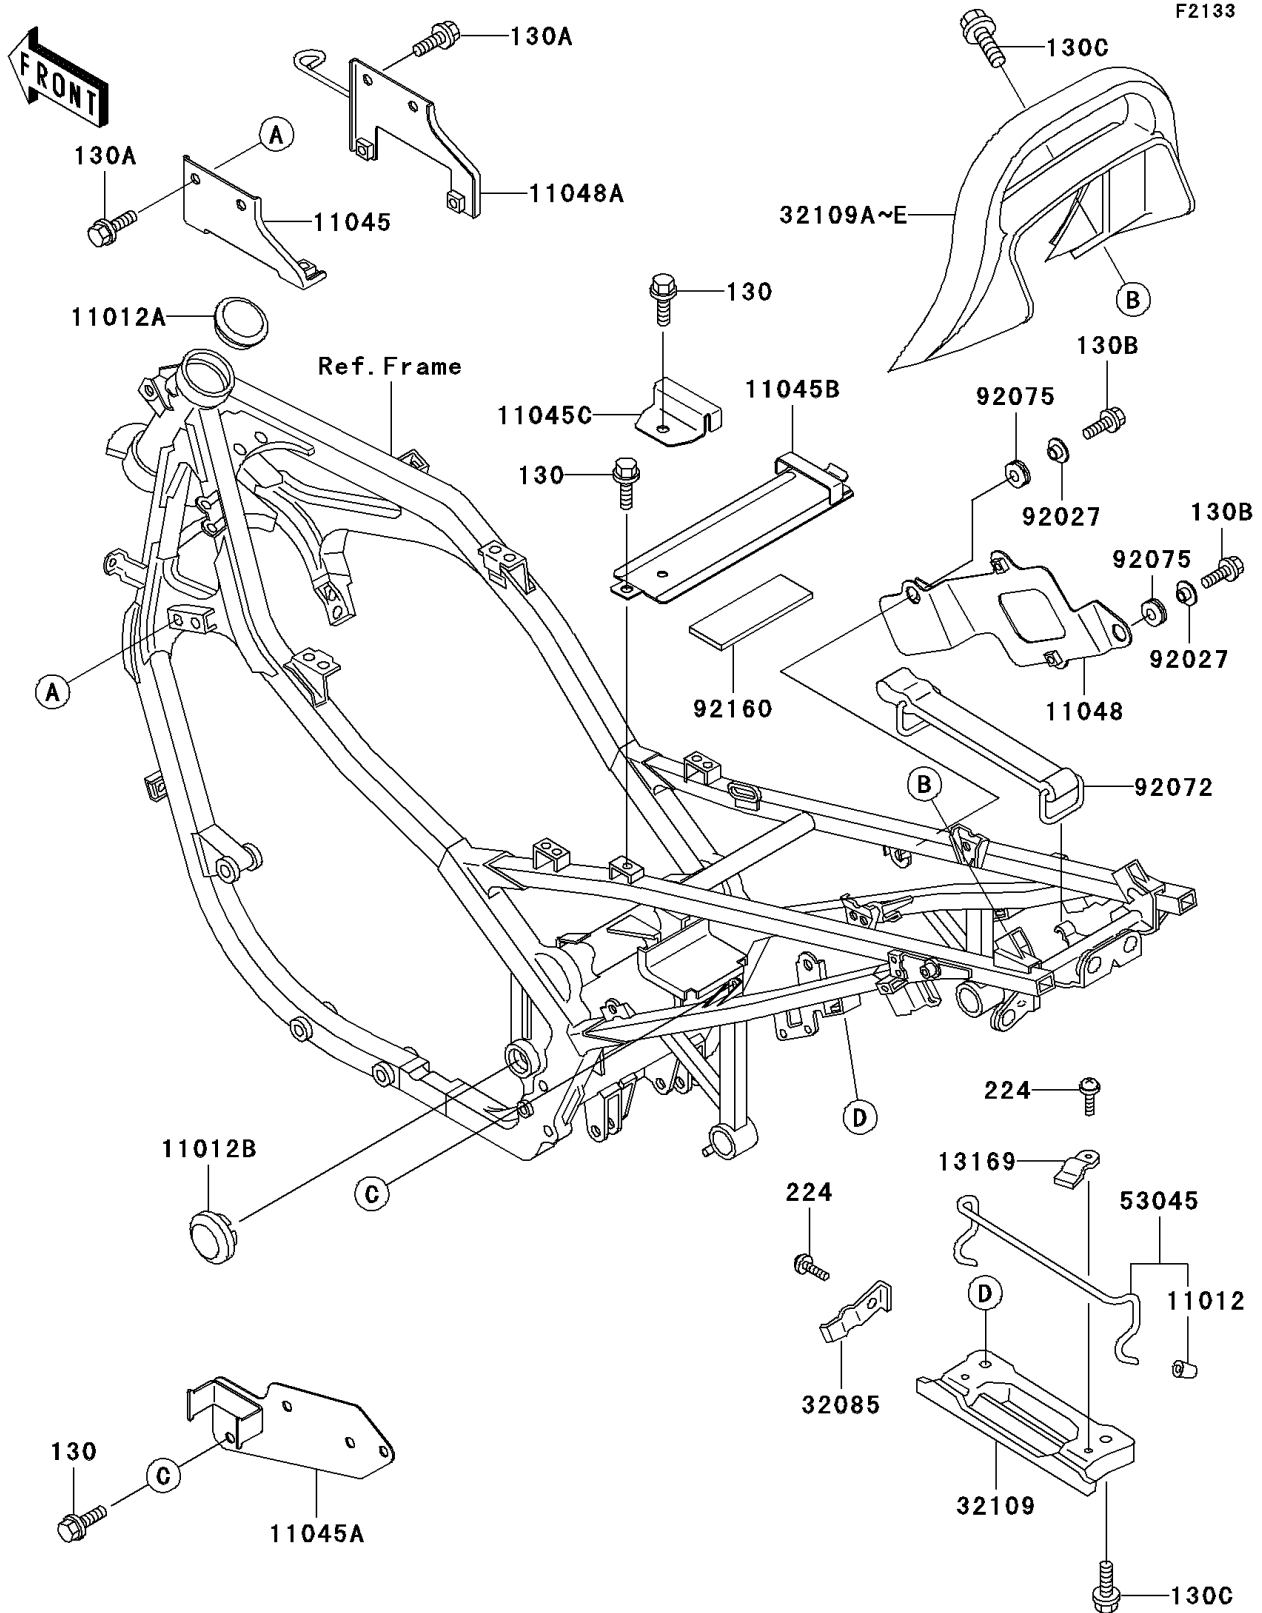

# 2001 Ninja® 500R PARTS DIAGRAM

Electro Bracket

## 2001 Ninja® 500R PARTS LIST

### Electro Bracket

ITEM NAME	PART NUMBER	QUANTITY
BOLT-FLANGED,6X8 (Ref # 130)	130J0608	4
BOLT-FLANGED,6X14,BLACK (Ref # 130A)	130J0614	4
BOLT-FLANGED,6X16,BLACK (Ref # 130B)	130J0616	2
BOLT-FLANGED,8X16,BLACK (Ref # 130C)	130J0816	6
SCREW-PAN-WP-CROS (Ref # 224)	224C0508	6
CAP,BUNGEE CORD HOOK (Ref # 11012)	11012-1589	4
CAP,SWING ARM (Ref # 11012A)	11012-1688	1
CAP,CROSS PIPE,BLACK (Ref # 11012B)	11012-1717-10	2
BRACKET,IGNITION COIL,LH (Ref # 11045)	11045-1419	1
BRACKET,REGULATOR (Ref # 11045A)	11045-1421	1
BRACKET,BATTERY BAND (Ref # 11045B)	11045-1423	1
BRACKET,JUNCTION BOX (Ref # 11045C)	11045-1424	1
BRACKET,IGNITER (Ref # 11048)	11048-1343	1
BRACKET,IGNITION COIL,RH (Ref # 11048A)	11048-1665	1
PLATE,GRIP (Ref # 13169)	13169-1760	4
STOPPER,HOOK (Ref # 32085)	32085-1187	2
GRIP-FRAME (Ref # 32109)	32109-1108	2
GRIP-FRAME,TAIL,M.GRAYSTONE (Ref # 32109B)	32109-1245-C4	1
HOOK-ASSY,BUNGEE CORD (Ref # 53045)	53045-1062	2
COLLAR (Ref # 92027)	92027-1166	2
BAND (Ref # 92072)	92072-1085	1
DAMPER (Ref # 92075)	92075-051	2
DAMPER,BATTERY (Ref # 92160)	92160-1094	1
GRIP-FRAME,TAIL,C.L.BLUE (Ref # 32109C)	32109-1245-E1	1