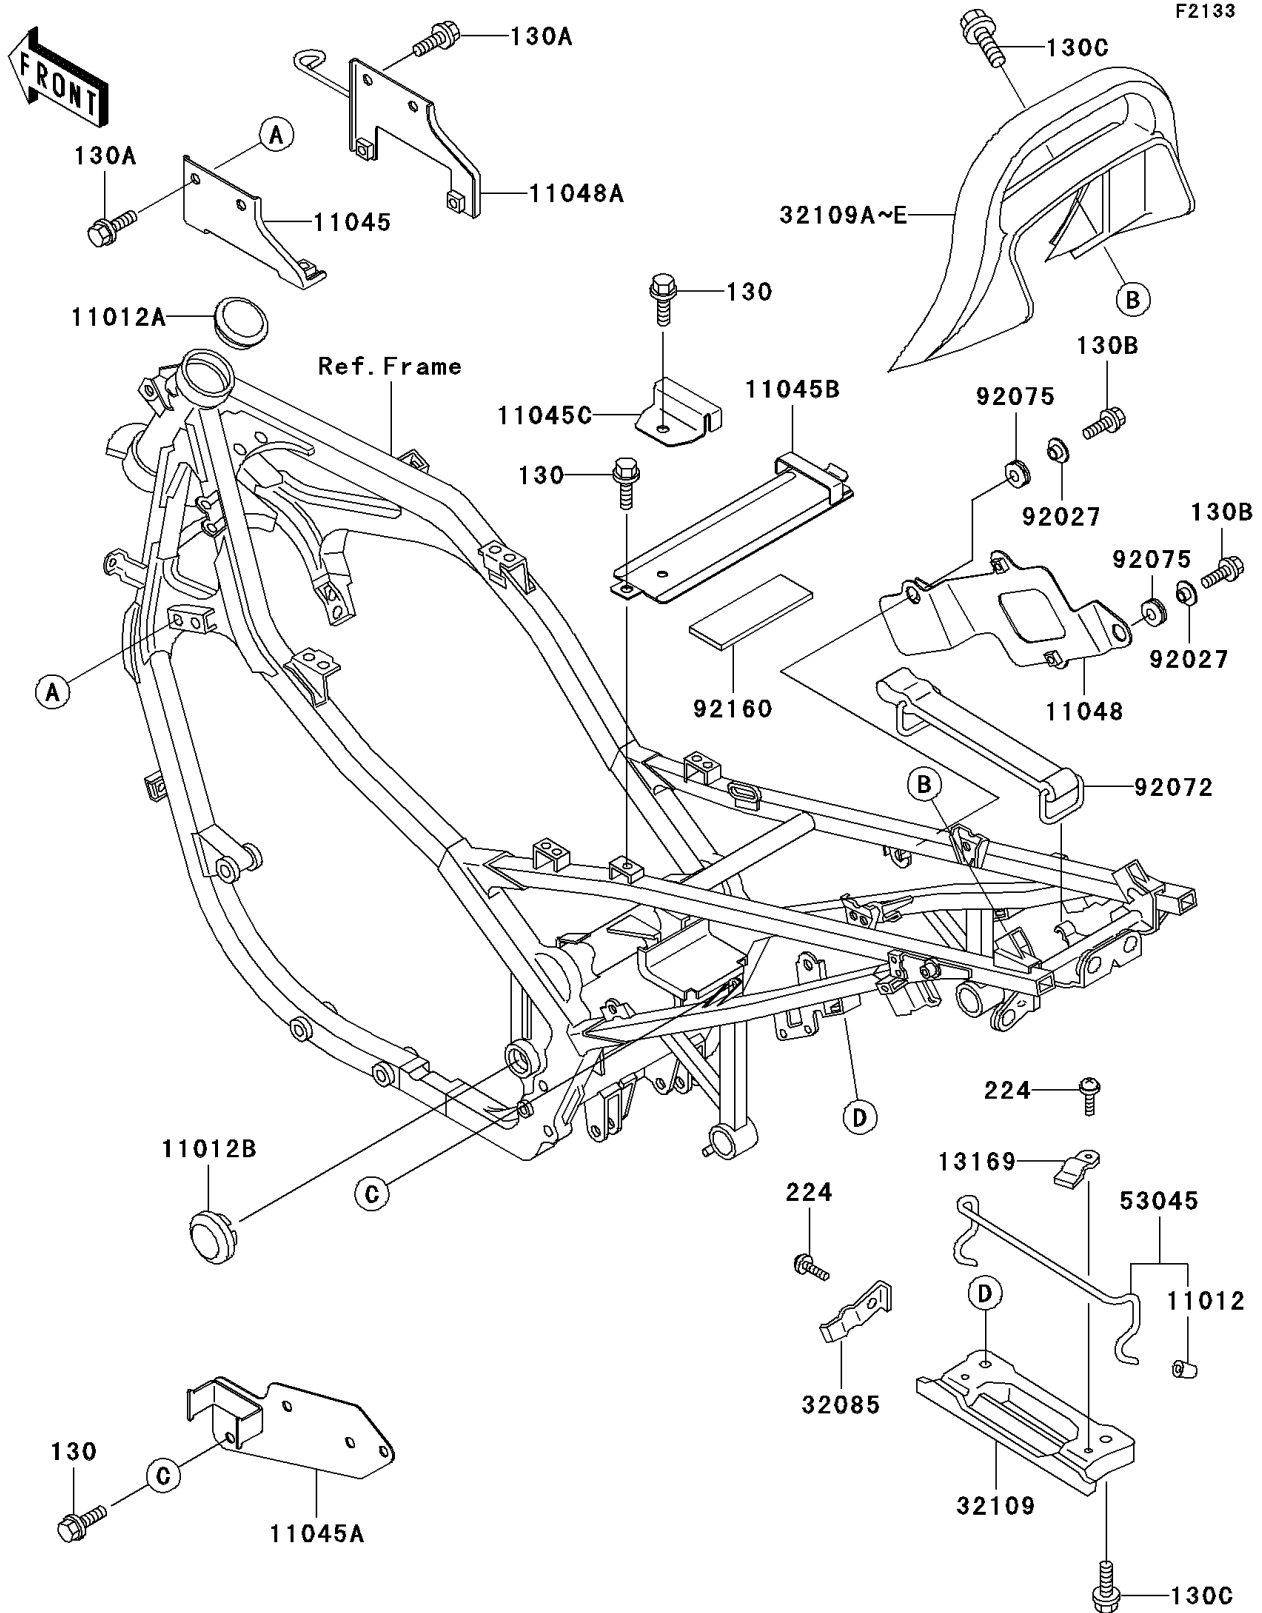

2002 Ninja® 500R PARTS DIAGRAM

Electro Bracket

2002 Ninja® 500R PARTS LIST

Electro Bracket

ITEM NAME	PART NUMBER	QUANTITY
BOLT-FLANGED,6X8 (Ref # 130)	130J0608	4
BOLT-FLANGED,6X14,BLACK (Ref # 130A)	130J0614	4
BOLT-FLANGED,6X16,BLACK (Ref # 130B)	130J0616	2
BOLT-FLANGED,8X16,BLACK (Ref # 130C)	130J0816	6
SCREW-PAN-WP-CROS (Ref # 224)	224C0508	6
CAP,BUNGEE CORD HOOK (Ref # 11012)	11012-1589	4
CAP,SWING ARM (Ref # 11012A)	11012-1688	1
CAP,CROSS PIPE,BLACK (Ref # 11012B)	11012-1717-10	2
BRACKET,IGNITION COIL,LH (Ref # 11045)	11045-1419	1
BRACKET,REGULATOR (Ref # 11045A)	11045-1421	1
BRACKET,BATTERY BAND (Ref # 11045B)	11045-1423	1
BRACKET,JUNCTION BOX (Ref # 11045C)	11045-1424	1
BRACKET,IGNITER (Ref # 11048)	11048-1343	1
BRACKET,IGNITION COIL,RH (Ref # 11048A)	11048-1665	1
PLATE,GRIP (Ref # 13169)	13169-1760	4
STOPPER,HOOK (Ref # 32085)	32085-1187	2
GRIP-FRAME (Ref # 32109)	32109-1108	2
GRIP-FRAME,TAIL,P.C.GRAY (Ref # 32109E)	32109-1245-T2	1
HOOK-ASSY,BUNGEE CORD (Ref # 53045)	53045-1062	2
COLLAR (Ref # 92027)	92027-1166	2
BAND (Ref # 92072)	92072-1085	1
DAMPER (Ref # 92075)	92075-051	2
DAMPER,BATTERY (Ref # 92160)	92160-1094	1