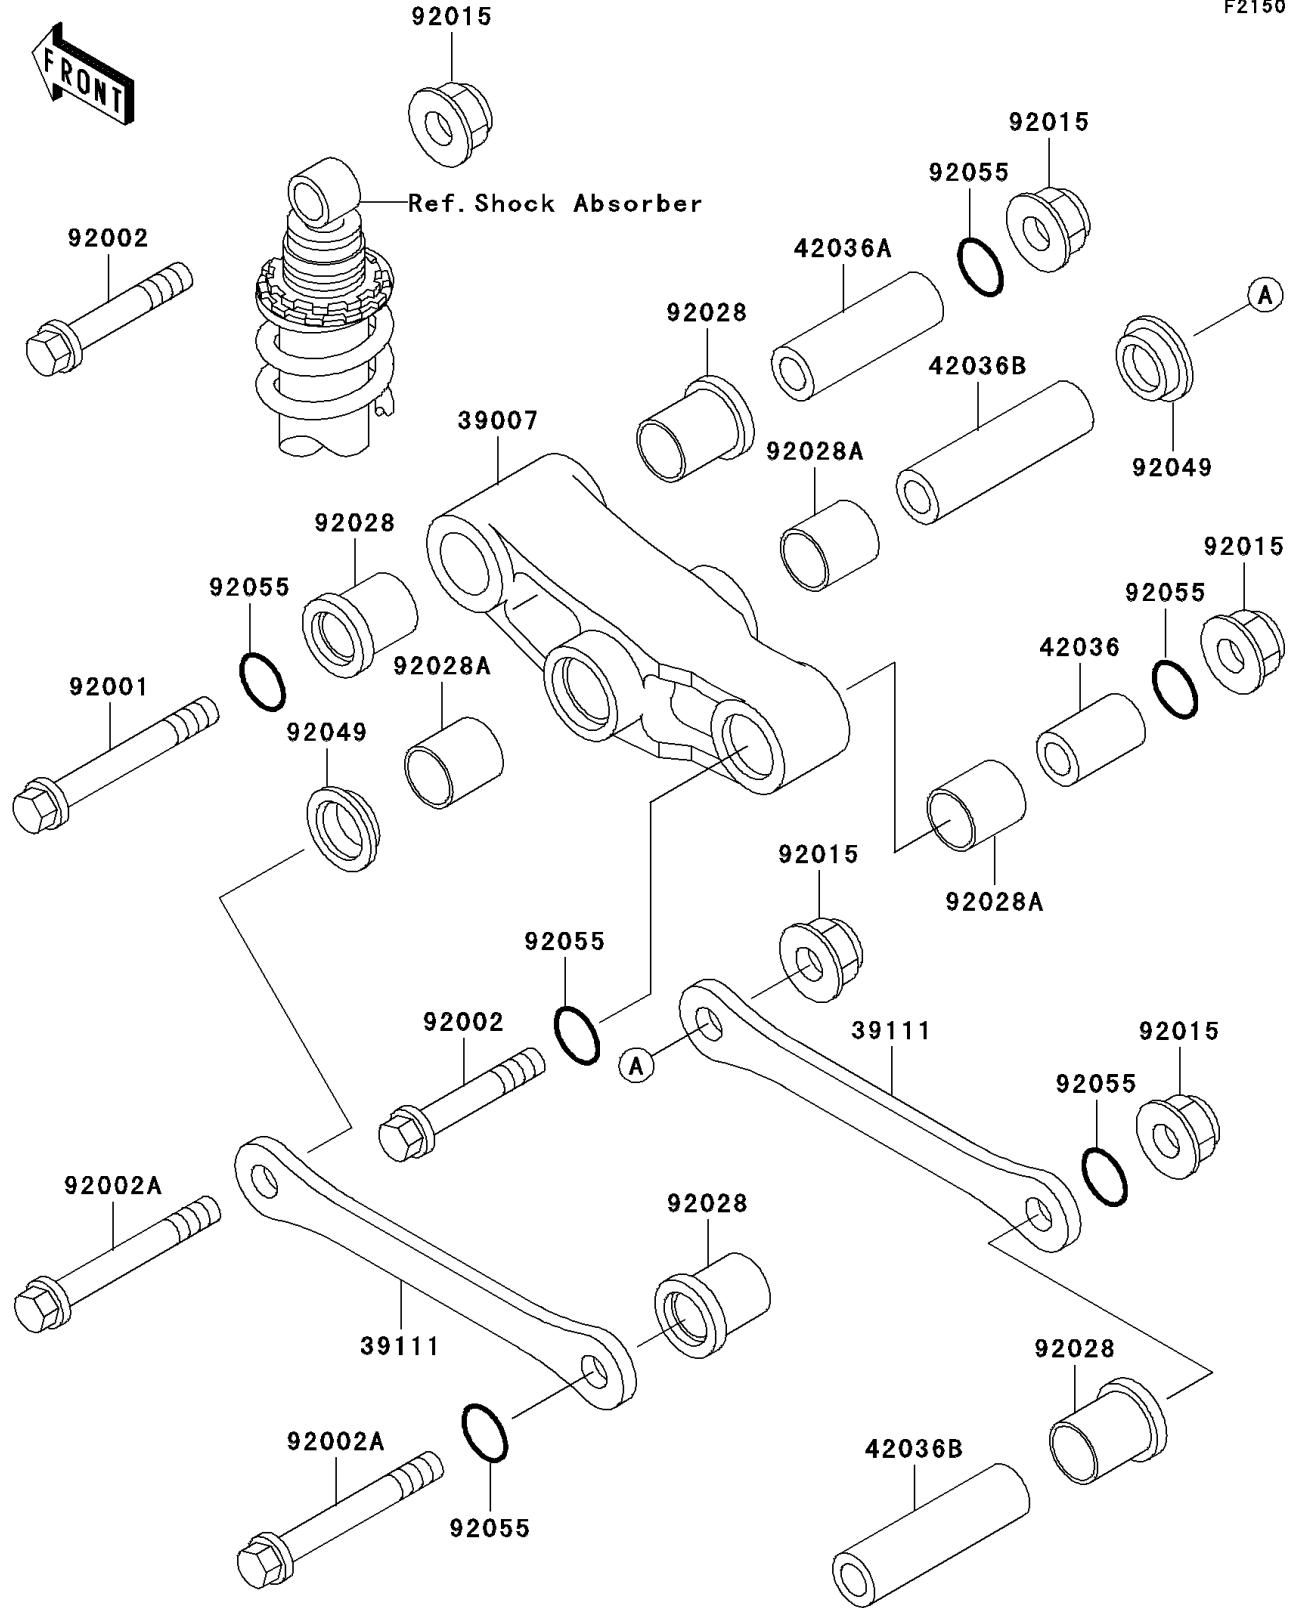

2001 Ninja® 500R PARTS DIAGRAM

Rear Suspension

F2150

2001 Ninja® 500R PARTS LIST

Rear Suspension

ITEM NAME	PART NUMBER	QUANTITY
-----------	-------------	----------