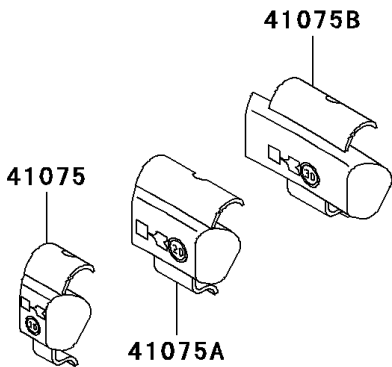

1999 Ninja® 500R PARTS DIAGRAM

Tires

F2210

1999 Ninja® 500R PARTS LIST

Tires

ITEM NAME	PART NUMBER	QUANTITY
VALVE,TIRE (Ref # 16126)	16126-1140	2
TIRE,FR,110/70-17 54H,G549(BS) (Ref # 41002)	41002-1981	1
TIRE,RR,130/70-17 62H,G550(BS) (Ref # 41009)	41009-1325	1
BALANCER-WHEEL,10G,SILVER (Ref # 41075)	41075-1014	AR
BALANCER-WHEEL,20G,SILVER (Ref # 41075A)	41075-1015	AR
BALANCER-WHEEL,30G,SILVER (Ref # 41075B)	41075-1016	AR